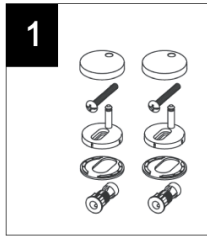

SS117
 SS227
 SS237R
 SS247R
 SS249R

SoftClose® Seats for WH bowls

Item	Part	Description
1	THU726	Mounting Hardware
2	0GU085-5	Installation Instructions

SS227 / SS237 / SS247

SS117

SS249

Actual Product may vary slightly from illustration.

Note:

Product Number Explanations

Seats

(SS) SoftClose® Seat
 (117) D-shape Seat
 (227) RP Compact Slim D-Shape
 (237R) MH Slim D-Shape
 (247R) RP Slim D-Shape
 (249R) SP Slim Square

Colors

(#01) Cotton