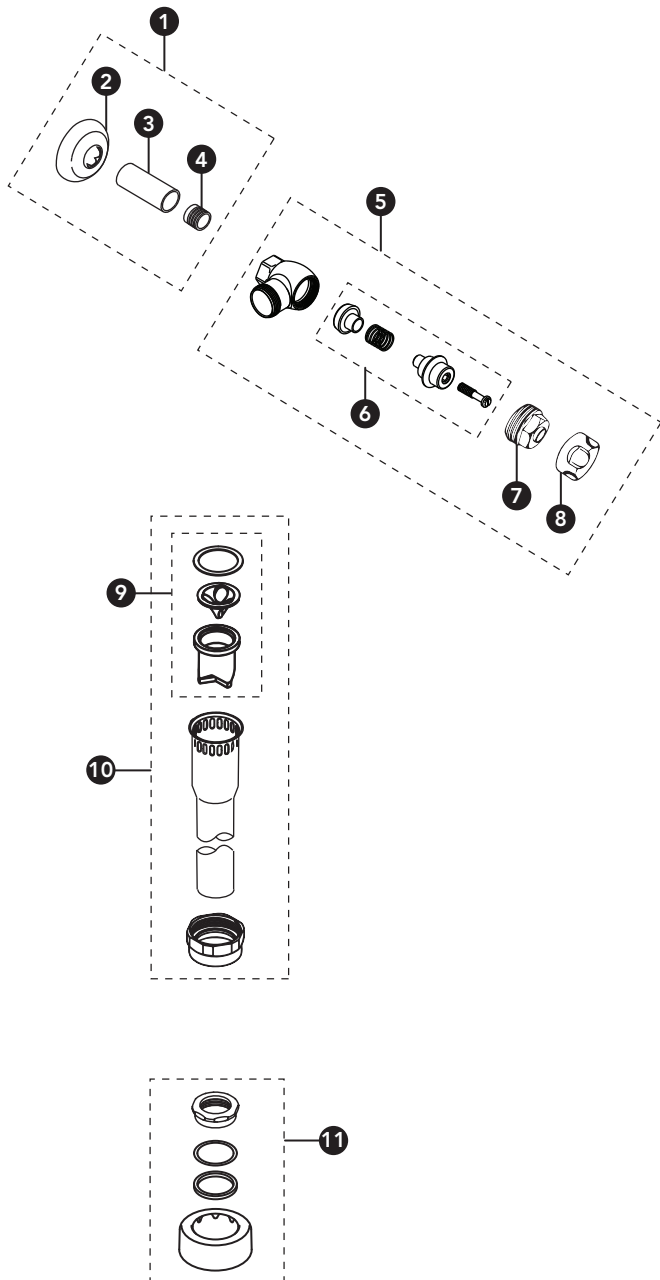

**Vacuum Breaker & Angle Stop Set
for Urinal w/ Exposed, Top Spud
1-1/4" Outlet**

Item	Part	Description
1	TH559EDVSJ1	Sweat Solder Kit 3/4" for Urinal
2	71051NT8	Wall Flange 1"
3	SC1	Sleeve Cover 1"
4	SJ1	Solder Adapter 3/4"
5	10077T4	Angle Stop (3/4") Urinal - Chrome Plated
6	10077T3-PQ	Angle Stop Repair Kit (3/4")
7	10077T3-XQ	Bonnet (1")
8	10077T4-XQ	Angle Stop Cap (1")
9	THP3292	Vacuum Breaker Repair Kit
10	THP3288#CP	Tube Assembly (1-1/2" x 8-17/32")
11	71051NT7	Spud Nut & Escutcheon 1-1/4"