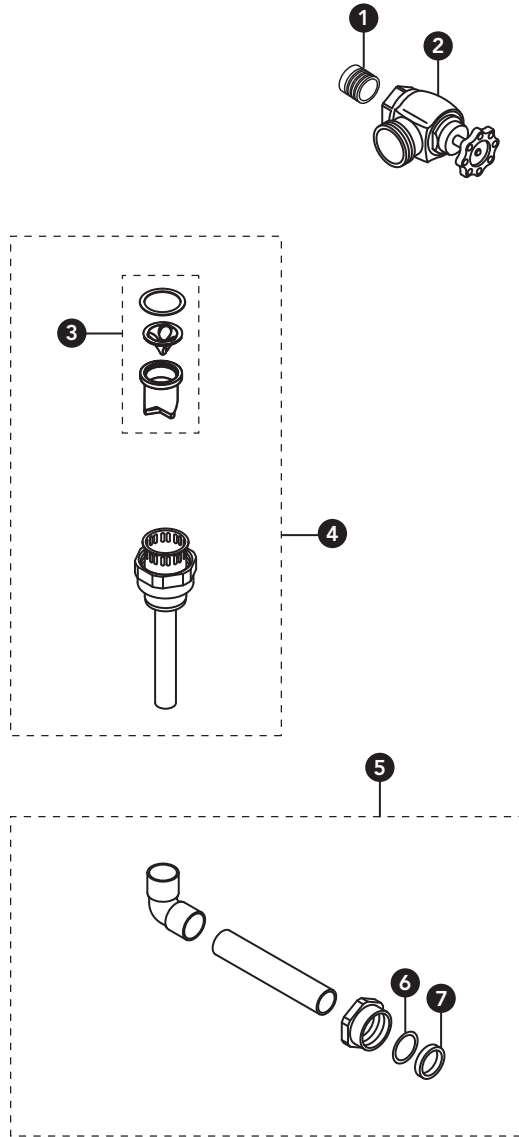

VB1311#RB

**Vacuum Breaker & Angle Stop Set
for Urinal w/Concealed, Back Spud
3/4" Outlet**

Item	Part	Description
1	SJ1	Solder Adapter 3/4"
2	10077T6	Angle Stop (3/4") Urinal - Rough Brass
3	THP3292	Vacuum Breaker Repair Kit
4	THP3289#RB	Tube Assembly (3/4" x 13")
5	TH559EDV171	Outlet Tube 3/4"
6	R72116MZ	Friction Ring 3/4" (10/bag)
7	R81376MZ	Gaskets 3/4" (10/bag)