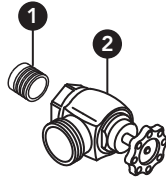

VB1321#RB

**Vacuum Breaker & Angle Stop Set
for Urinal w/ Concealed, Back Spud
1-1/4" Outlet**

Item	Part	Description
1	SJ1	Solder Adapter 3/4"
2	10077T6	Angle Stop (3/4") Urinal - Rough Brass
3	THP3292	Vacuum Breaker Repair Kit
4	10075T7	Tube Assembly (1-1/4" x 13-8/32")
5	TH559EDV172	Outlet Tube 1-1/4"