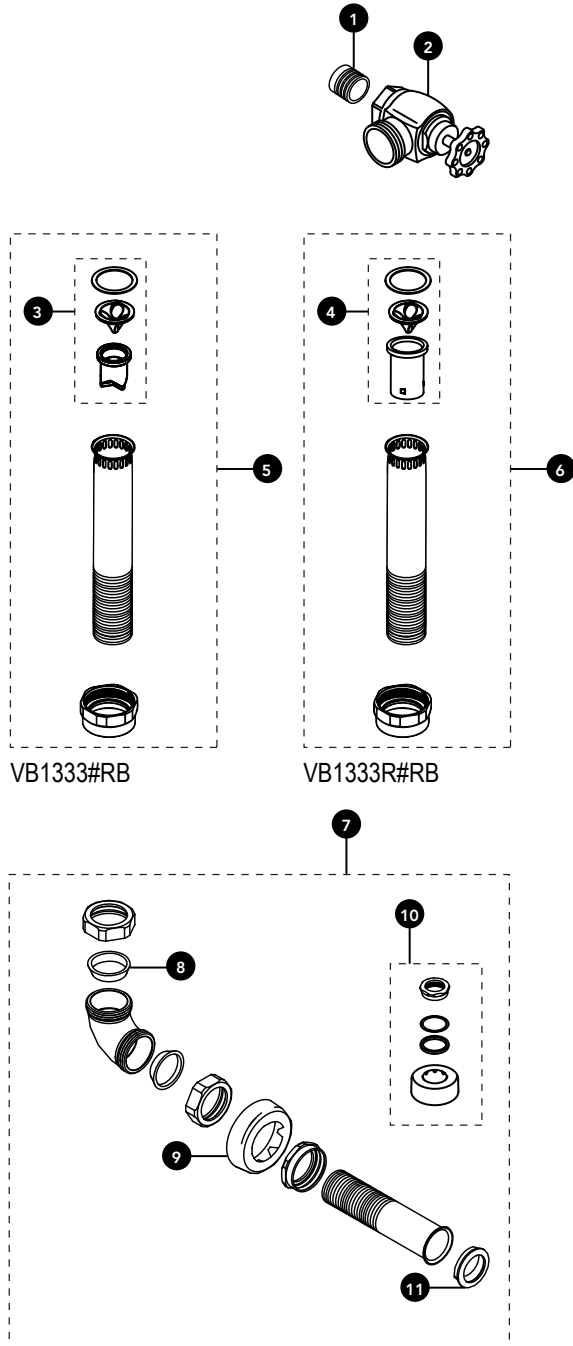

VB1333#RB  
 VB1333R#RB

## Vacuum Breaker & Angle Stop Set for Toilet w/ Concealed, Back Spud Floor Mount 1-1/2" Outlet

Item	Part	Description
1	SJ3	Solder Adapter 1"
2	10077T5	Angle Stop (1") Toilet - Rough Brass
3	THP3292	Vacuum Breaker Repair Kit
4	THP3545	Vacuum Breaker Repair Kit (Skirted)
5	THP3287#RB	Tube Assembly (1-1/2" x 13") for VB1333#RB
6	THP3287R#RB	Tube Assembly (1-1/2" x 13") for VB1333R#RB
7	TH559EDV175	Outlet Tube - Back Spud - Floor Mount Bowl
8	THU3011	1-1/2" Tubular Washers (set of 5 pc)
9	71051NT10	Wall Flange (1-1/2" C.P.)
10	71051NT6	Spud Nut & Escutcheon 1-1/2"
11	THU3012	1-1/2" Flanged Washers (set of 5 pc)