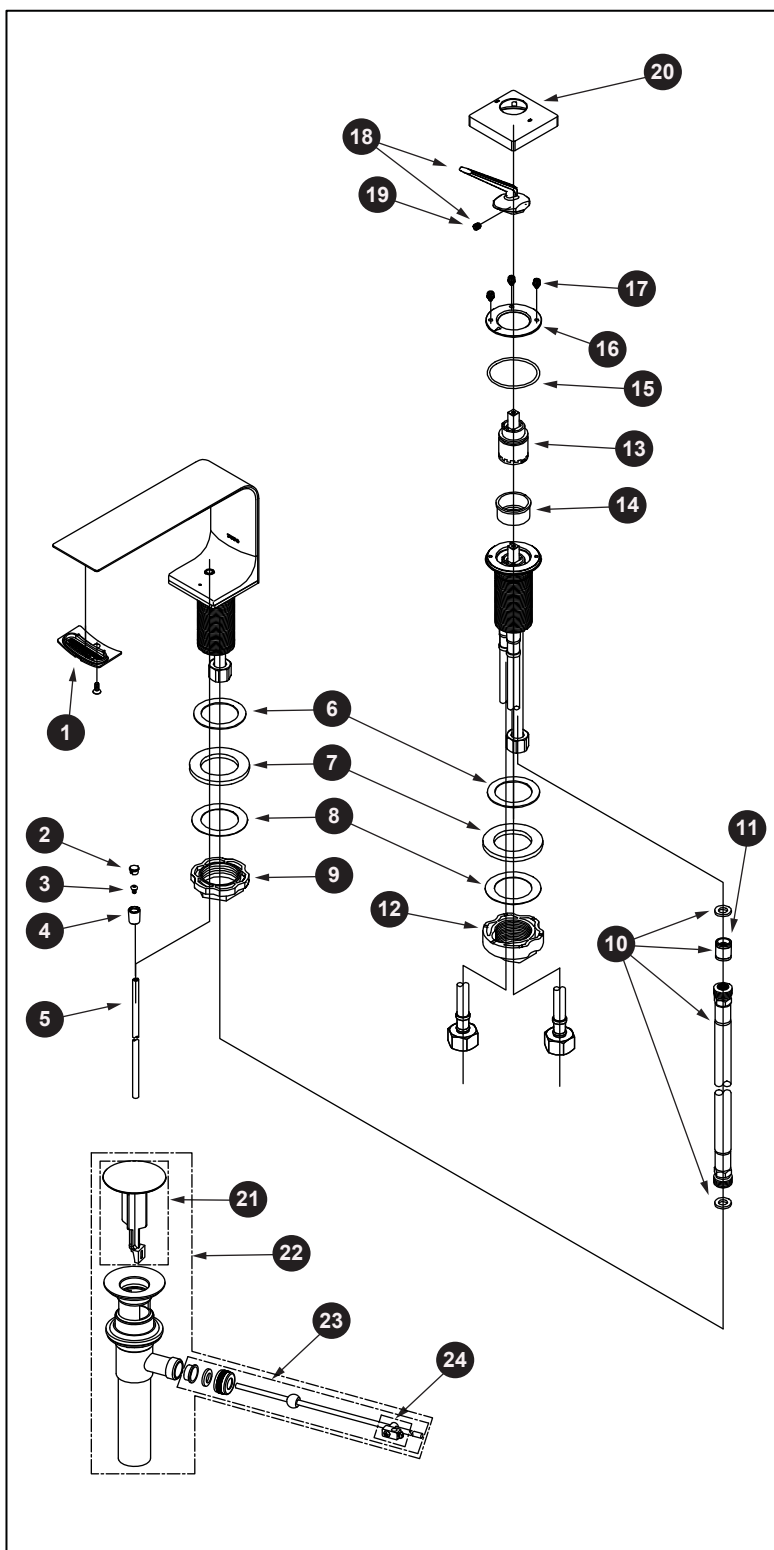

# ZL Single Handle Lavatory Faucet

Item	Part	Description
1	THP5347	Spout Unit
2	THP5348	Rod Lid
3	THP5349	Set Screw
4	THP5350	Push Button
5	THP5351	Drain Lift Rod
6	THP5353	Rubber Gasket
7	THP5354	Rubber Gasket
8	THP5355	Slip Washer
9	THP5356	Collar Nut
10	THP5357	Hose
11	THP5358	Flow Regulator
12	THP5359	Diverter Collar Nut
13	THP5114	Cartridge
14	THP5360	Valve Cap
15	THP5361	O-Ring
16	THP5362	Valve Plate
17	THP5363	Set Screw, 1pc
18	THP5364	Handle Set
19	THP5346	Set Screw
20	THP5366	Escutcheon
21	THP5125#CP	Plunger
22	THP5126#CP	Drain Assembly
23	THP5123	Pivot Arm and Bushings
24	THP5124	Drain Lift Rod Connecting Part