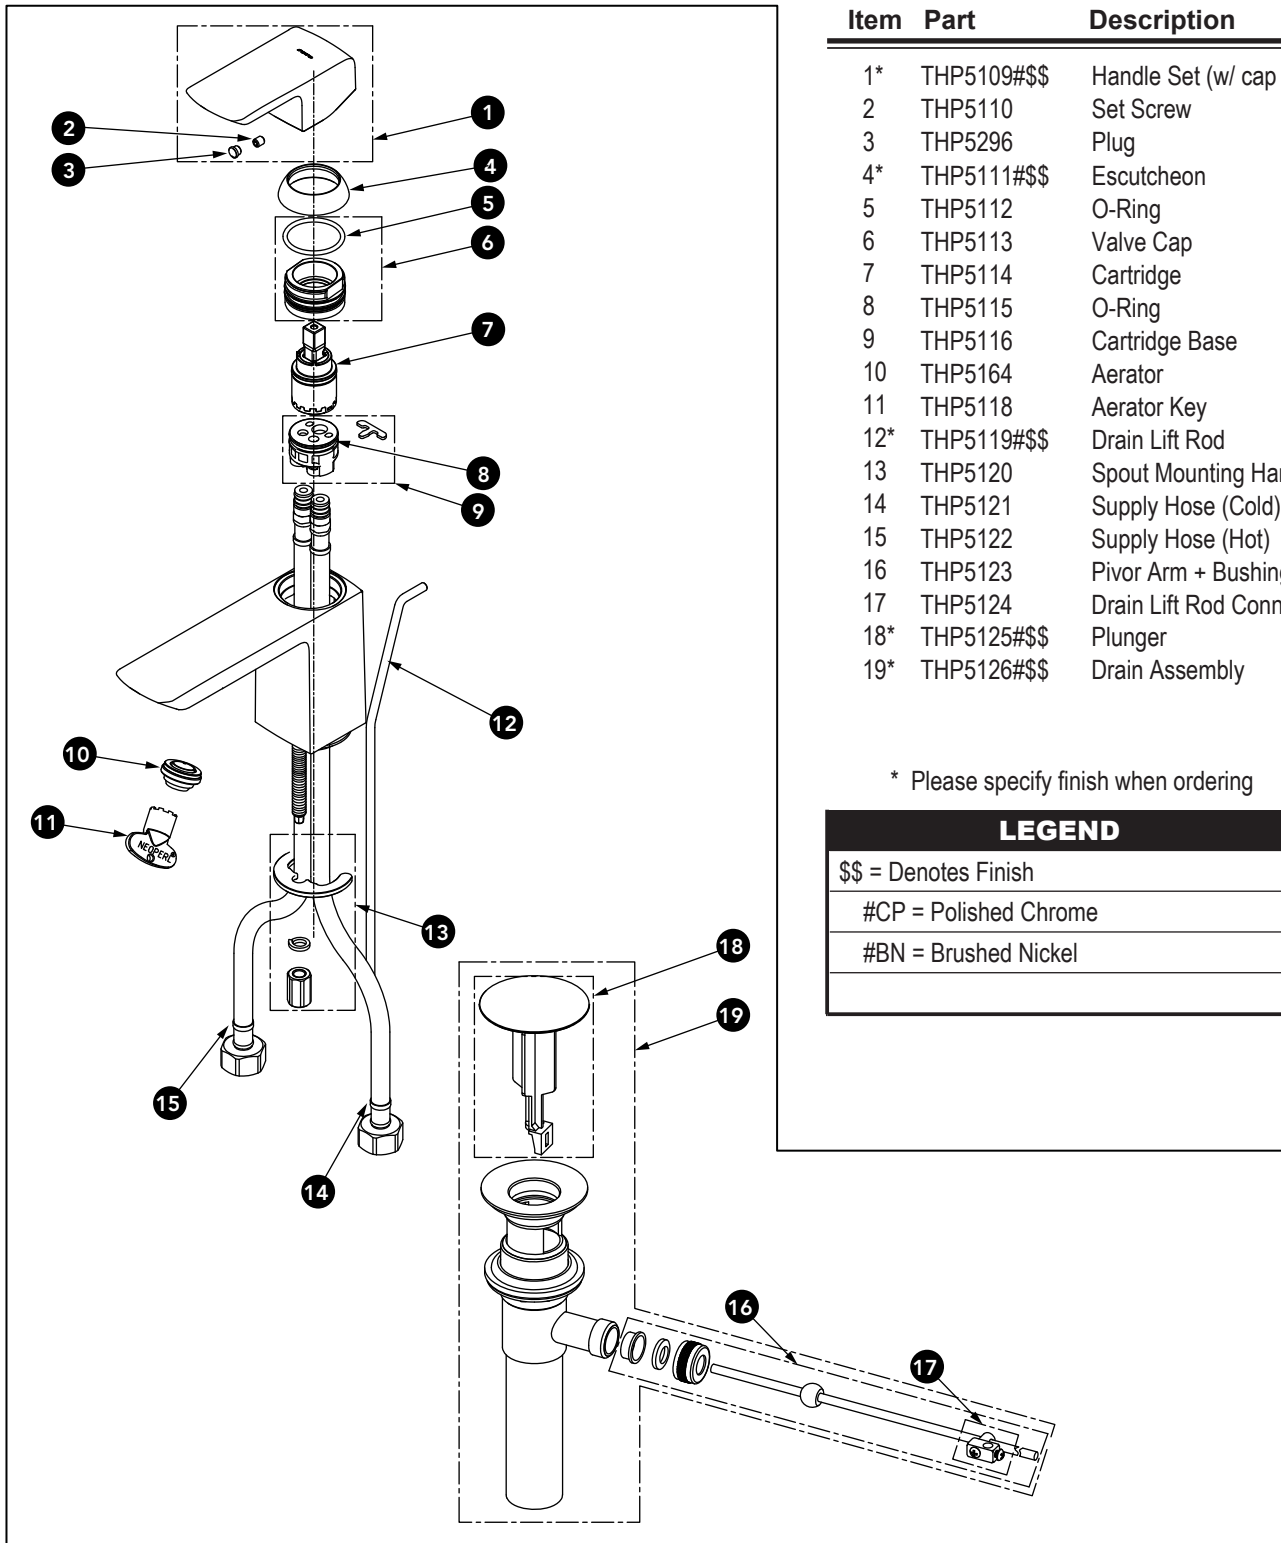

GR Single Handle Lavatory Faucet

Item	Part	Description
1*	THP5109#\$\$	Handle Set (w/ cap & screw)
2	THP5110	Set Screw
3	THP5296	Plug
4*	THP5111#\$\$	Escutcheon
5	THP5112	O-Ring
6	THP5113	Valve Cap
7	THP5114	Cartridge
8	THP5115	O-Ring
9	THP5116	Cartridge Base
10	THP5164	Aerator
11	THP5118	Aerator Key
12*	THP5119#\$\$	Drain Lift Rod
13	THP5120	Spout Mounting Hardware
14	THP5121	Supply Hose (Cold)
15	THP5122	Supply Hose (Hot)
16	THP5123	Pivot Arm + Bushings
17	THP5124	Drain Lift Rod Connecting Part
18*	THP5125#\$\$	Plunger
19*	THP5126#\$\$	Drain Assembly

* Please specify finish when ordering

LEGEND	
\$\$	= Denotes Finish
#CP	= Polished Chrome
#BN	= Brushed Nickel