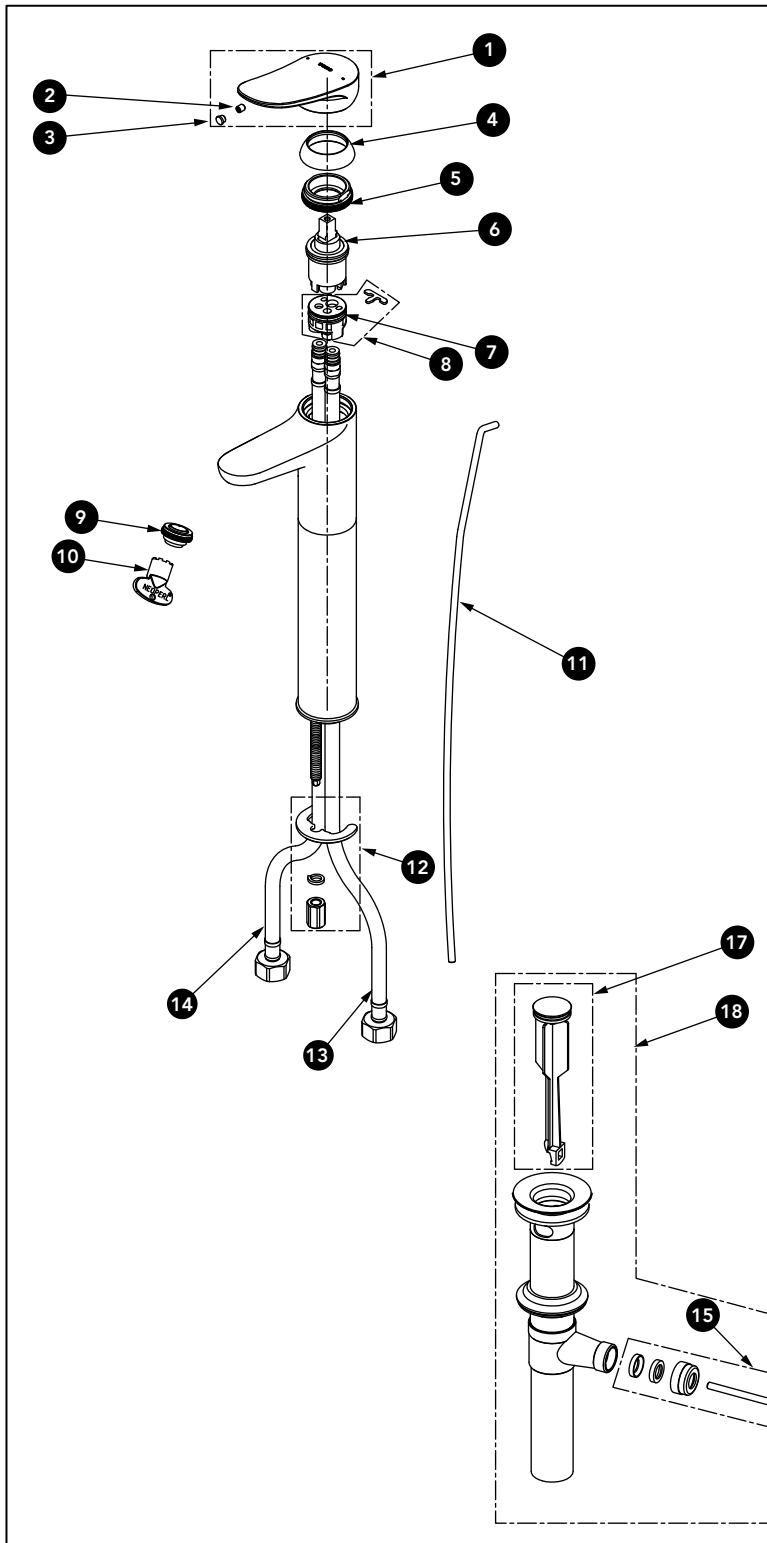

LF Single Handle Lavatory Faucet(L)

Item	Part	Description
1*	THP5131#\$\$	Handle
2	THP5110	Set Screw
3	THP5296	Plug
4*	THP5111#\$\$	Escutcheon
5	THP5132	Valve Cap
6	THP5133	Cartridge
7	THP5115	O-Ring
8	THP5134	Cartridge Base
9	THP5164	Aerator
10	THP5118	Aerator Key
11*	THP5119#\$\$	Drain Lift Rod
12	THP5120	Spout Mounting Hardware
13	THP5206	Supply Hose (Cold)
14	THP5207	Supply Hose (Hot)
15	THP5136	Pivot Arm + Bushings
16	THP5124	Drain Lift Rod Connecting Part
17*	THP5142#\$\$	Plunger
18*	THP5143#\$\$	Drain Assembly

* Please specify finish when ordering

LEGEND
\$\$ = Denotes Finish
#CP = Polished Chrome
#BN = Brushed Nickel