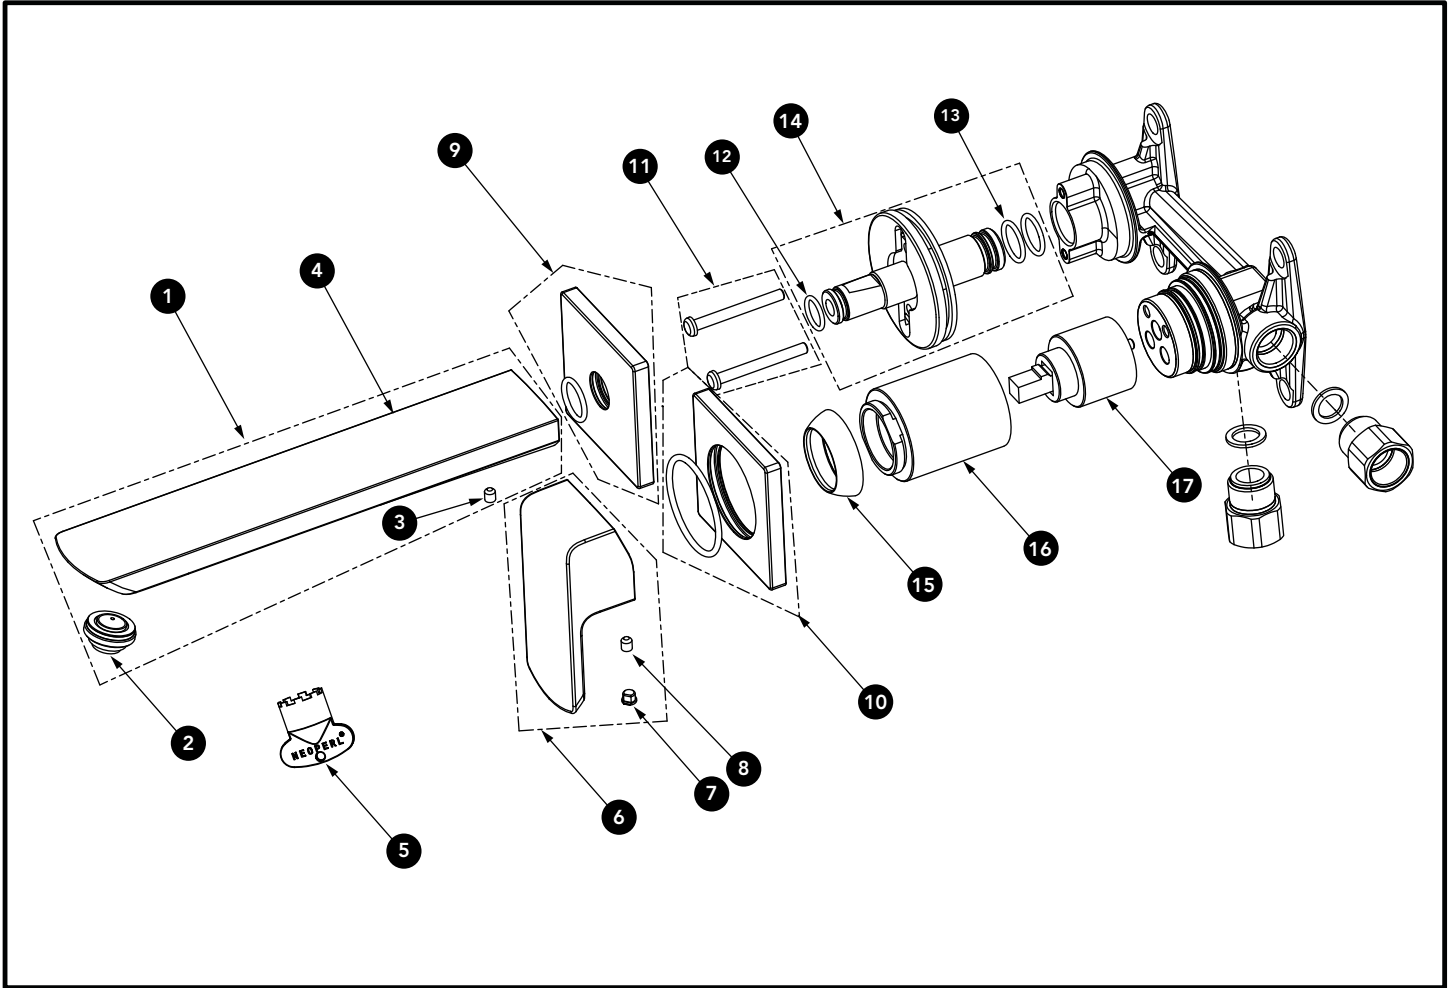

**GR Single Handle Lavatory Faucet
Wall-Mount**

Item	Part	Description
1*	THP5144#\$\$	Spout Assembly
2	THP5117	Aerator
3	THP5110	Set Screw
4*	THP5146#\$\$	Spout Body
5	THP5118	Aerator Key
6*	THP5109#\$\$	Handle Assembly
7	THP5296	Plug
8	THP5110	Set Screw
9*	THP5148#\$\$	Spout Escutcheon
10*	THP5149#\$\$	Handle Escutcheon
11	THP5150	Screw (2pcs/pkg)
12	THP5151	O-Ring
13	THP4070	O-Ring
14	THP5153	Spout Adapter
15*	THP5111#\$\$	Cartridge Cover Nut
16*	THP5155#\$\$	Cartridge Sleeve
17	THP5156	Cartridge

LEGEND
\$\$ = Denotes Finish
#CP = Polished Chrome
#BN = Brushed Nickel

MADE TO ORDER
\$\$ = Denotes Finish
#PN = Polished Nickel
#PFG = Polished French Gold
#PBR = Polished Bronze
#MBL = Matte Black