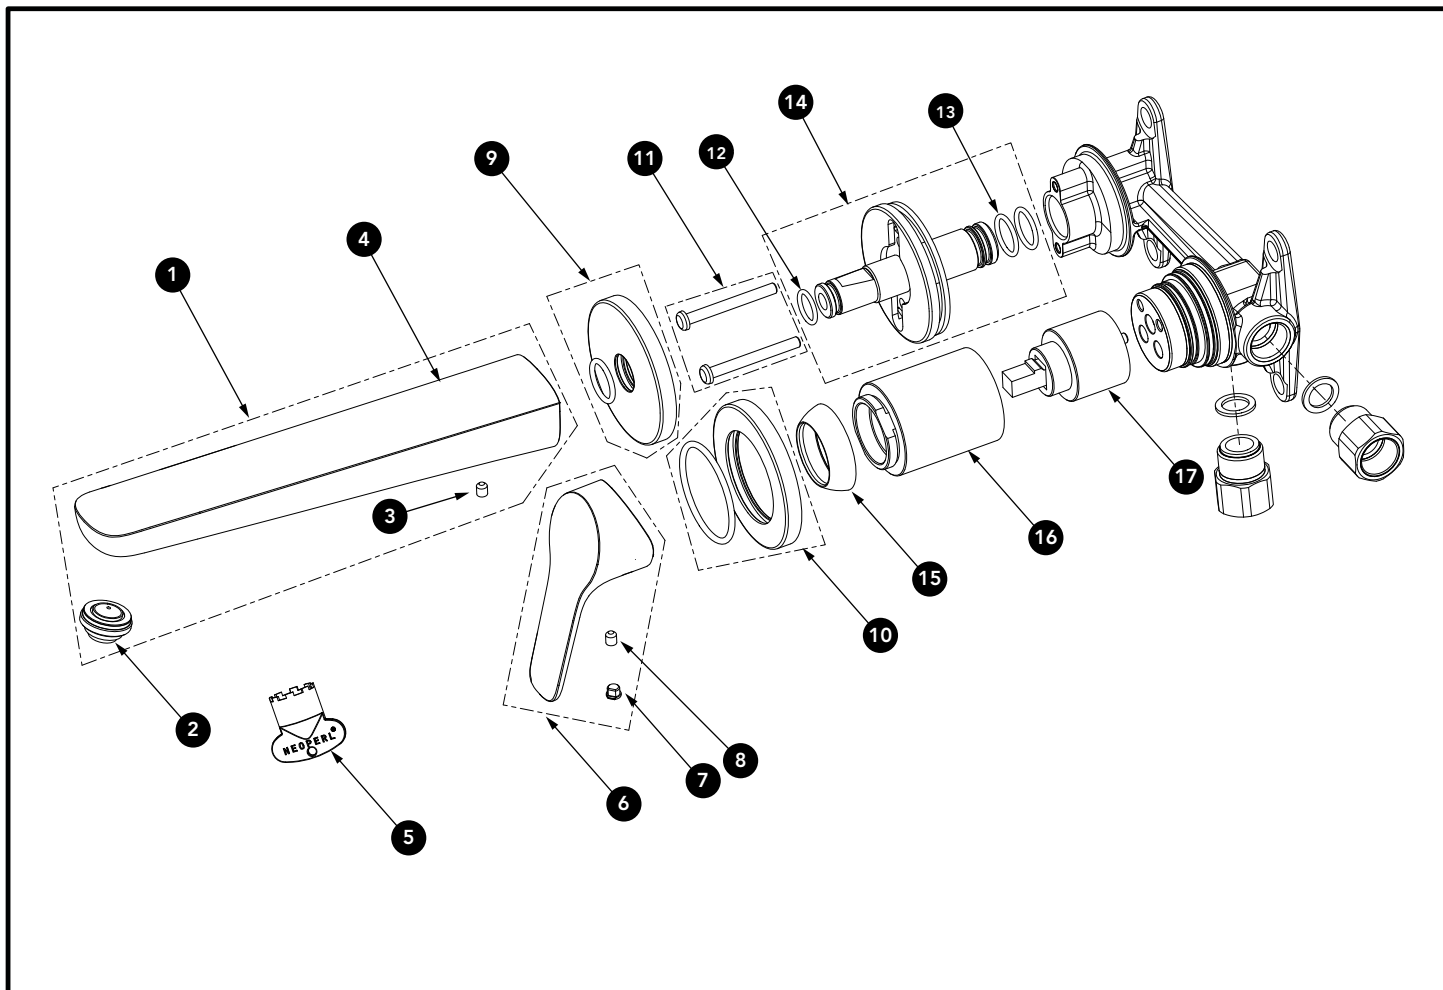

GS Single Handle Lavatory Faucet Wall-Mount

Item	Part	Description
------	------	-------------

1*	THP5157#\$\$	Spout Assembly
2	THP5117	Aerator
3	THP5145	Set Screw
4*	THP5158#\$\$	Spout Body
5	THP5118	Aerator Key
6*	THP5130#\$\$	Handle Assembly
7	THP5296	Plug
8	THP5145	Set Screw
9*	THP5159#\$\$	Spout Escutcheon
10*	THP5160#\$\$	Handle Escutcheon
11	THP5150	Screw (2pcs/pkg)
12	THP5151	O-Ring
13	THP4070	O-Ring
14	THP5153	Spout Adapter
15*	THP5111#\$\$	Cartridge Cover Nut
16*	THP5155#\$\$	Cartridge Sleeve
17	THP5156	Cartridge

* Please specify finish when ordering

LEGEND

\$\$ = Denotes Finish

#CP = Polished Chrome

#BN = Brushed Nickel

#PN = Polished Nickel