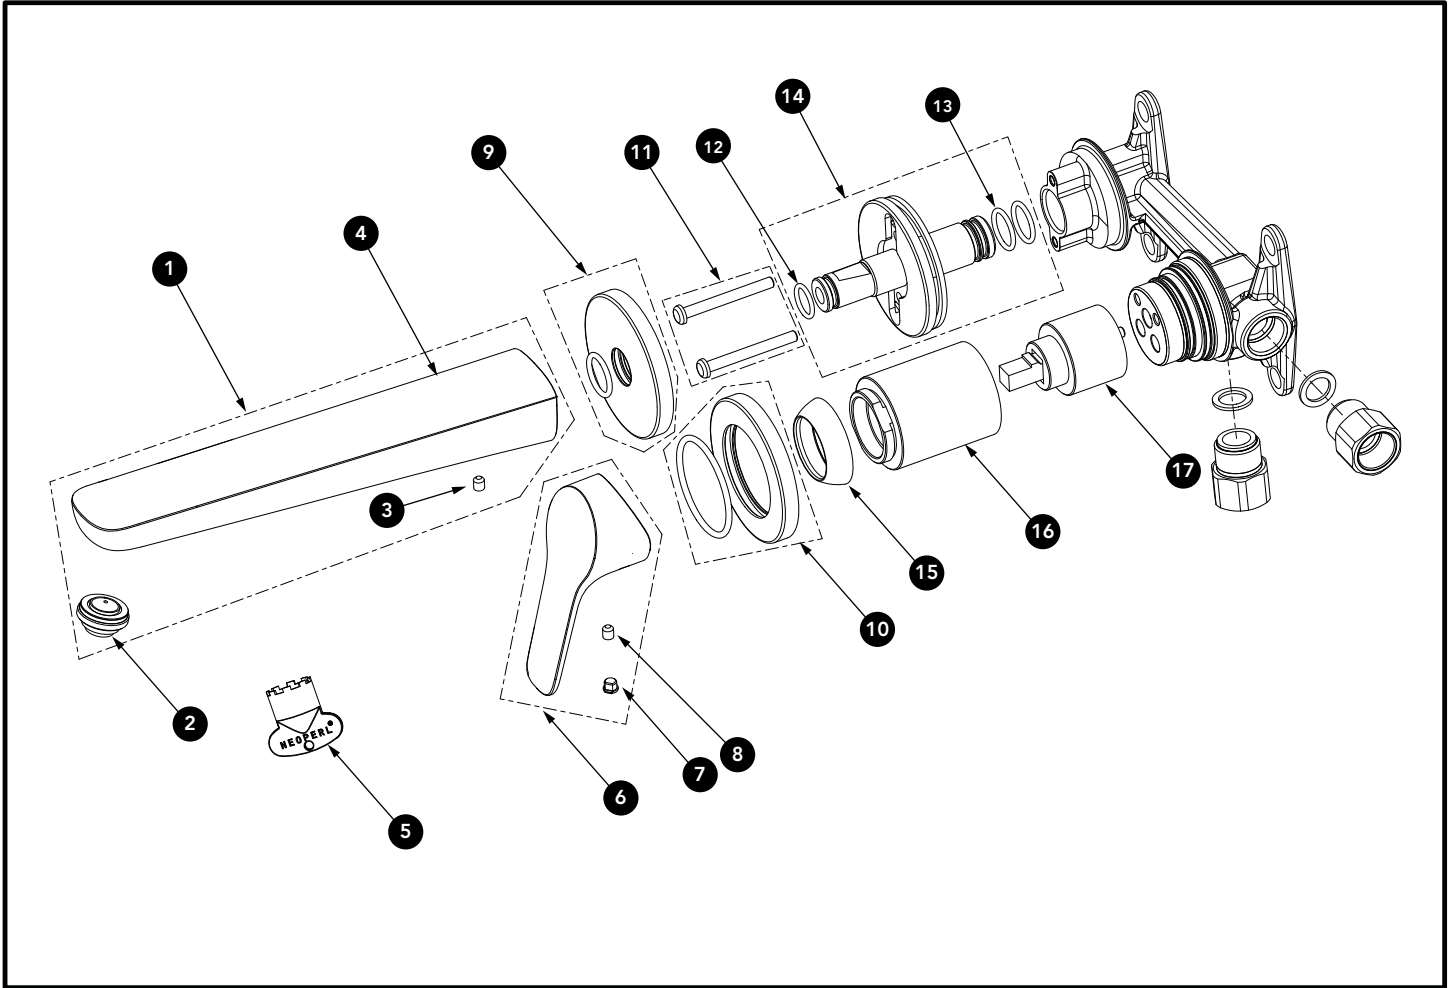

**GS Single Handle Lavatory Faucet
Wall-Mount**

Item	Part	Description
1*	THP5157#\$\$	Spout Assembly
2	THP5164	Aerator
3	THP5110	Set Screw
4*	THP5158#\$\$	Spout Body
5	THP5118	Aerator Key
6*	THP5130#\$\$	Handle Assembly
7	THP5296	Plug
8	THP5110	Set Screw
9*	THP5159#\$\$	Spout Escutcheon
10*	THP5160#\$\$	Handle Escutcheon
11	THP5150	Screw (2pcs/pkg)
12	THP5151	O-Ring
13	THP4070	O-Ring
14	THP5153	Spout Adapter
15*	THP5111#\$\$	Cartridge Cover Nut
16*	THP5155#\$\$	Cartridge Sleeve
17	THP5156	Cartridge

LEGEND
\$\$ = Denotes Finish
#CP = Polished Chrome
#BN = Brushed Nickel

MADE TO ORDER
\$\$ = Denotes Finish
#PN = Polished Nickel
#PFG = Polished French Gold
#PBR = Polished Bronze
#MBL = Matte Black