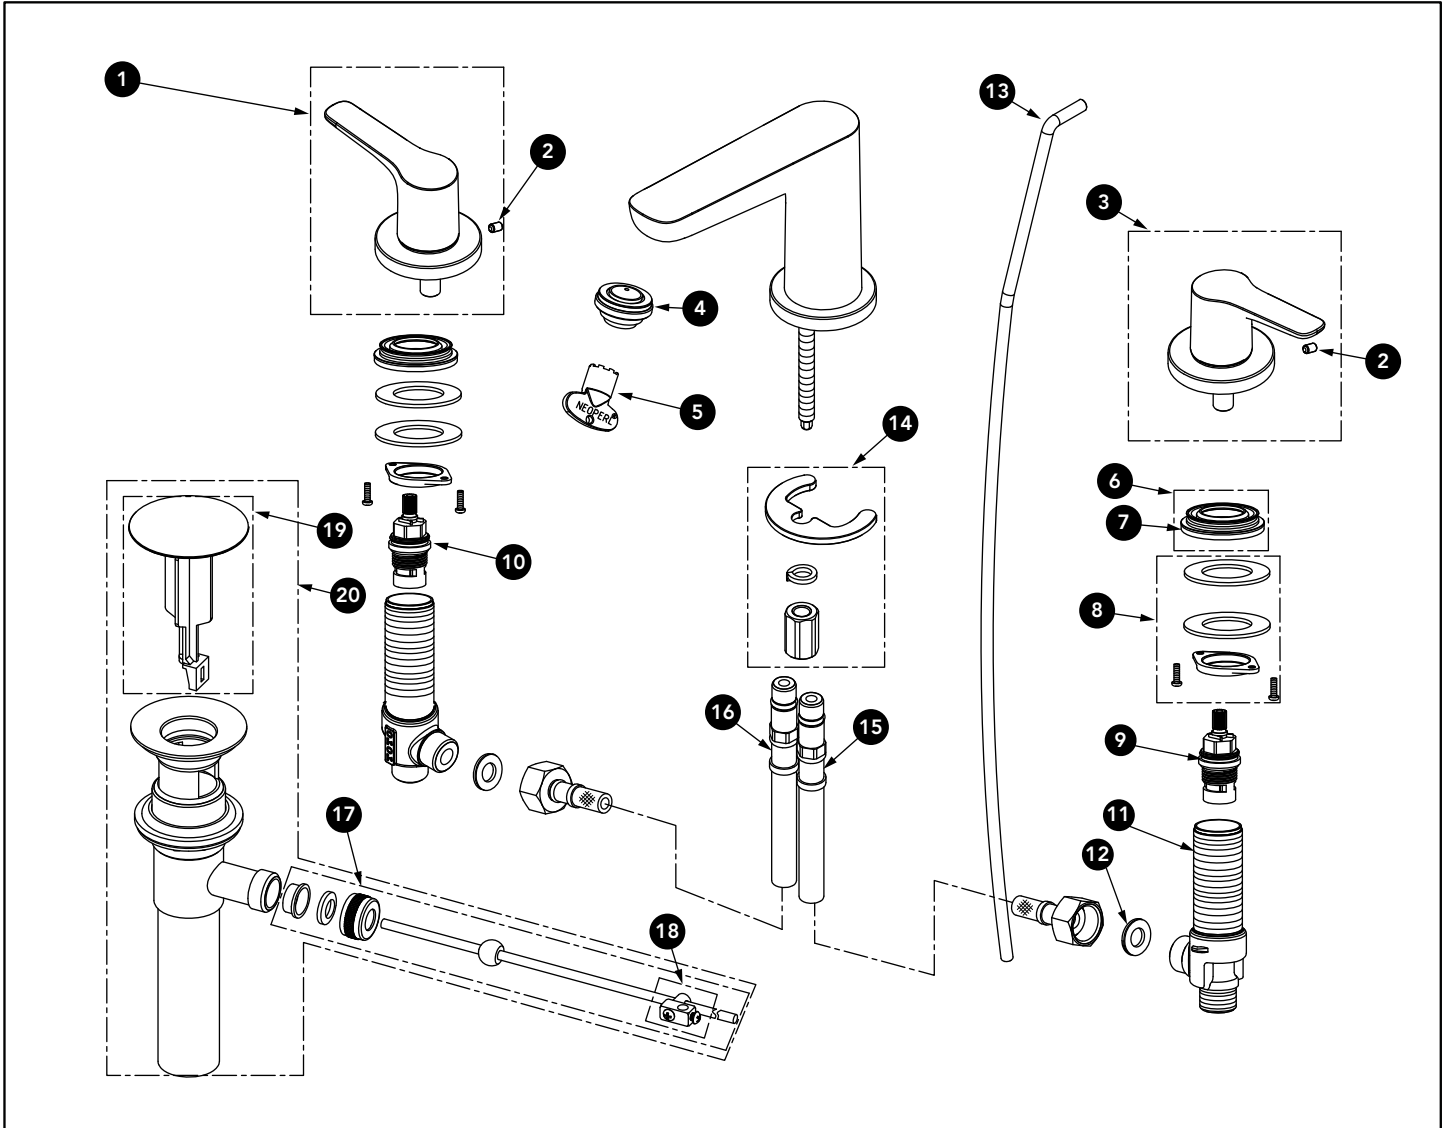

GS Widespread Lavatory Faucet

Item	Part	Description
1*	THP5174#\$\$	Handle (HOT)
2	THP4365	Set Screw
3*	THP5176#\$\$	Handle (COLD)
4	THP5164	Aerator
5	THP5118	Aerator Key
6	THP5165	Collar
7	THP5166	Foam Gasket
8	THP5167	Rubber Gasket + Metal Washer + Mounting Nut + Mounting Screws
9	THP4416	Cartridge (COLD)
10	THP4417	Cartridge (HOT)
11	THP5170	Valve Body
12	THP5171	Gasket
13*	THP5119#\$\$	Drain Lift Rod
14	THP5120	Spout Mounting Hardware
15	THP5172	Supply Hose (COLD)
16	THP5173	Supply Hose (HOT)
17	THP5123	Pivot Arm+Bushings
18	THP5124	Drain Lift Rod Connecting Part
19*	THP5125#\$\$	Plunger
20*	THP5126#\$\$	Drain Assembly

LEGEND
\$\$ = Denotes Finish
#CP = Polished Chrome
#BN = Brushed Nickel

MADE TO ORDER
\$\$ = Denotes Finish
#PN = Polished Nickel
#PFG = Polished French Gold
#PBR = Polished Bronze
#MBL = Matte Black