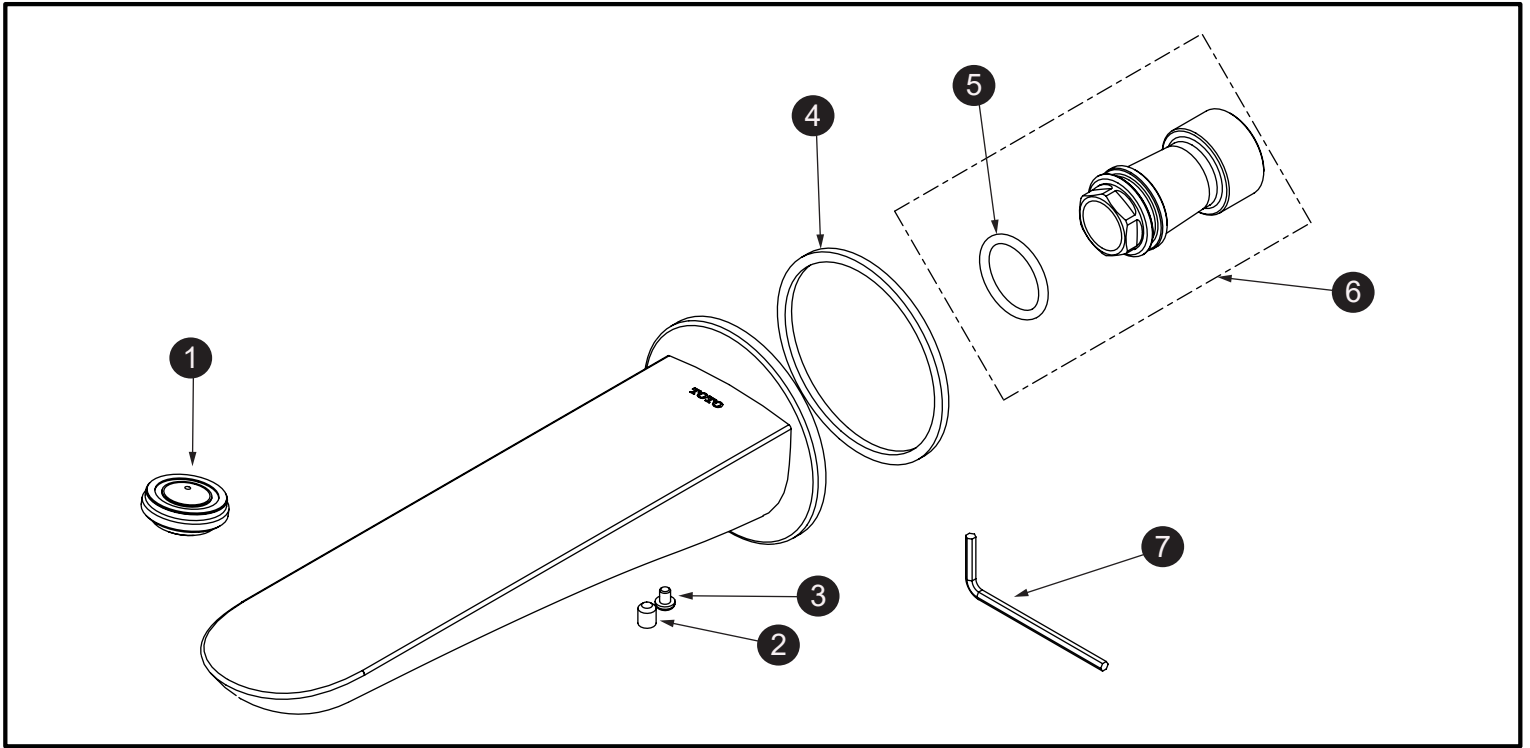

**Modern
Tub Spout (Round)**

Item	Part	Description
1	THP5214	Aerator
2	THP5110	Set Screw
3	THP5311	Anti-dropping screw
4	THP5312	Foam
5	THP5313	O-Ring
6	THP5314	Pipe Adapter
7	THP5315	Hex Wrench