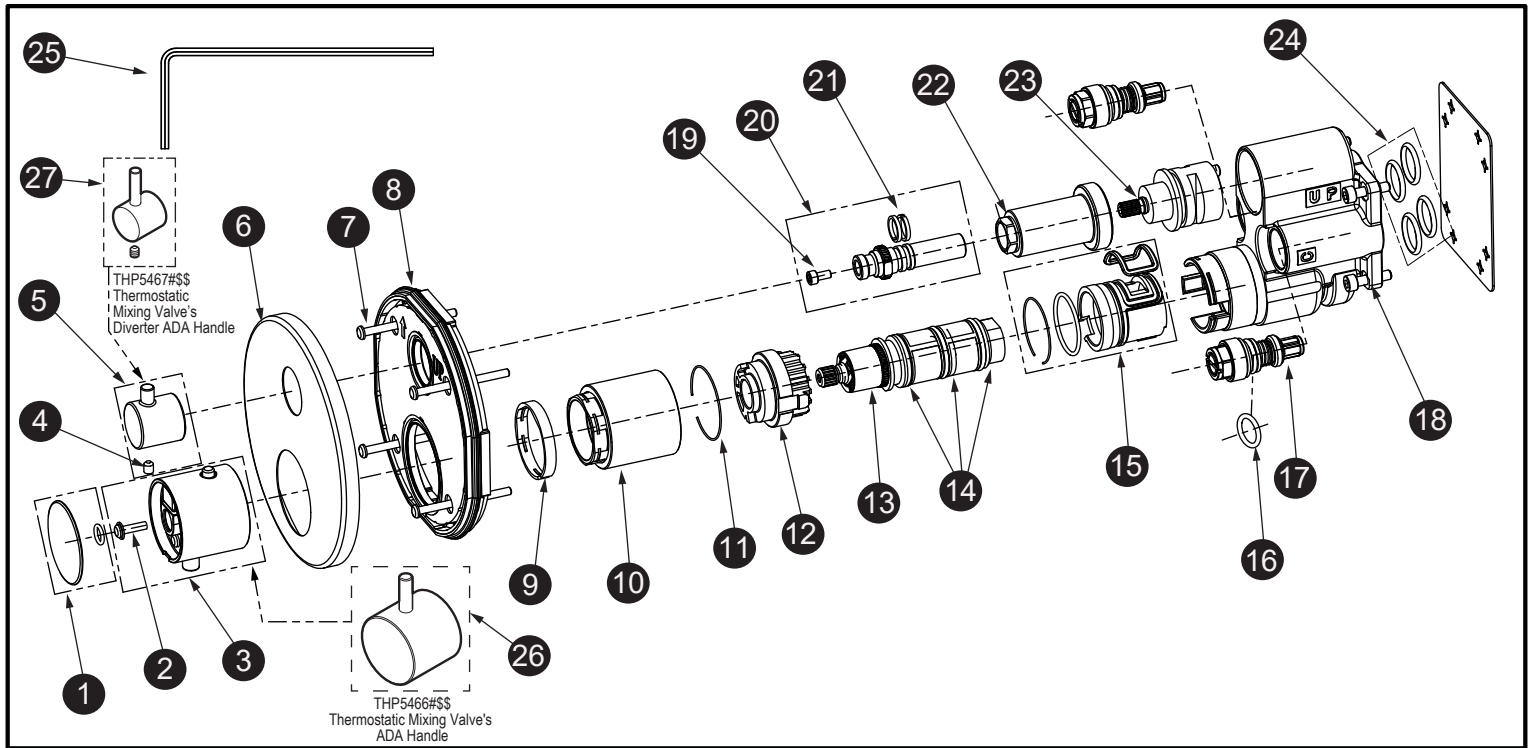

Thermostatic w/ 2-Way Shutoff Diverter Valve (Round)

* Please specify finish when ordering

| LEGEND | |
|--------|-------------------|
| \$\$ | = Denotes Finish |
| #CP | = Polished Chrome |
| #BN | = Brushed Nickel |
| #PN | = Polished Nickel |

| Item | Part | Description |
|------|--------------|---|
| 1* | THP5215#\$\$ | Handle Cap |
| 2 | THP5216 | Screw |
| 3* | THP5217#\$\$ | Temperature Control Handle |
| 4 | THP5233 | Set Screw |
| 5* | THP5234#\$\$ | Diverter Handle |
| 6* | THP5242#\$\$ | Trim |
| 7 | THP5219 | Screw (4pcs/pkg) |
| 8 | THP5236 | Lining Plate |
| 9 | THP5221 | Snap Ring |
| 10* | THP5222#\$\$ | Cartridge Sleeve |
| 11 | THP5223 | Snap Ring |
| 12 | THP5224 | Temperature Limiter |
| 13 | THP5225 | Thermostat Cartridge |
| 14 | THP5226 | O-Ring (3pcs/pkg) |
| 15 | THP5227 | Inner Sleeve |
| 16 | THP5229 | O-Ring |
| 17 | THP5228 | Service Stop |
| 18 | THP5230 | Hex Screw (4pcs/pkg) |
| 19 | THP5237 | Hex Screw |
| 20 | THP5238 | Volume Control Stem Set |
| 21 | THP5239 | O-Ring |
| 22* | THP5240#\$\$ | Diverter Sleeve |
| 23 | THP5243 | Cartridge |
| 24 | THP5231 | O-Ring (4pcs/pkg) |
| 25 | THP5232 | Hex Wrench |
| 26 | THP5466#\$\$ | Thermostatic Mixing Valve's ADA Handle |
| 27 | THP5467#\$\$ | Thermostatic Mixing Valve's Diverter ADA Handle |