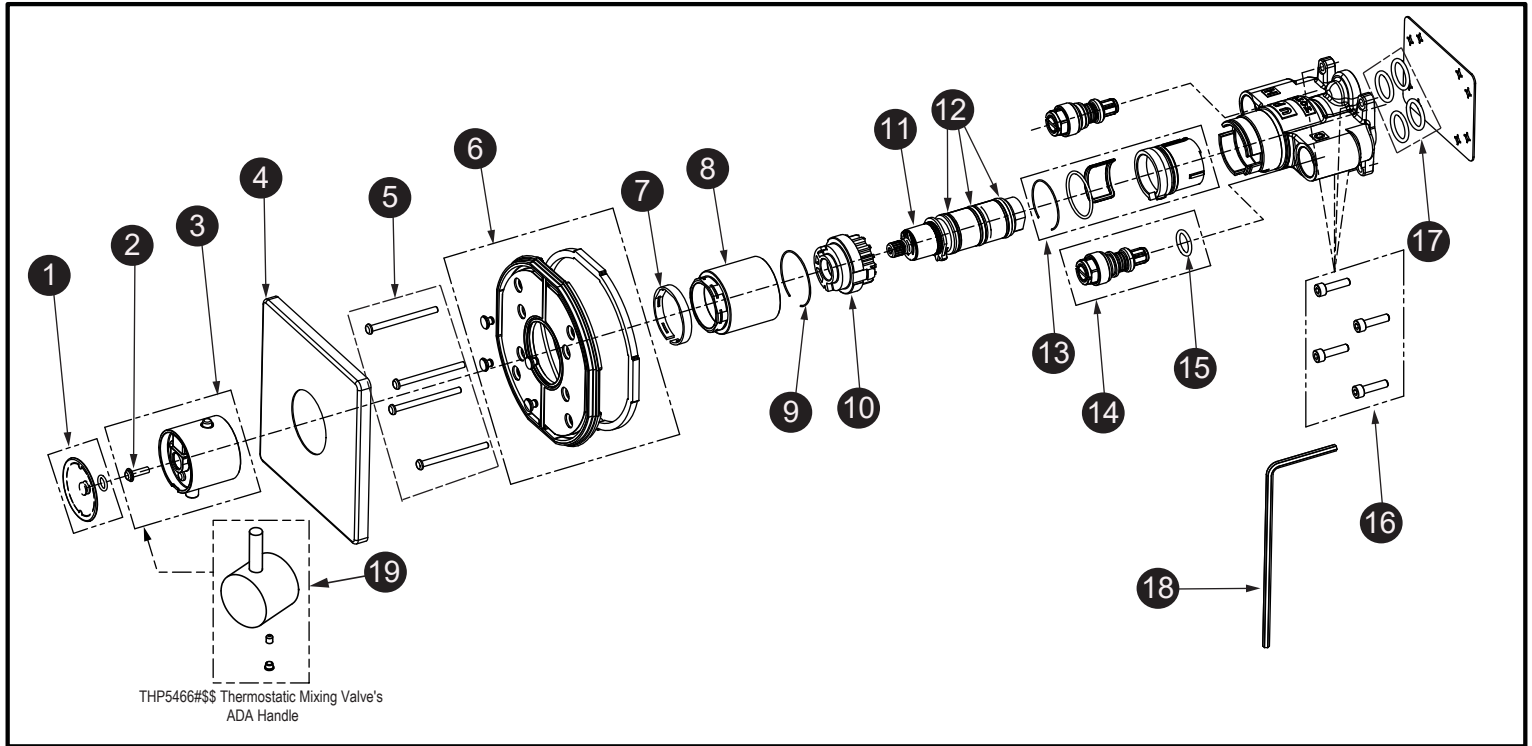

Thermostatic Valve (Square)

Item	Part	Description
1*	THP5215##	Handle Cap
2	THP5216	Screw
3*	THP5217##	Handle
4*	THP5244##	Trim
5	THP5219	Screw (4pcs/pkg)
6	THP5220	Lining Plate
7	THP5221	Snap Ring
8*	THP5222##	Cartridge Sleeve
9	THP5223	Snap Ring
10	THP5224	Temperature Limiter
11	THP5225	Thermostat Cartridge
12	THP5226	O-Ring (3pcs/pkg)
13	THP5227	Inner Sleeve
14	THP5228	Service Stop
15	THP5229	O-Ring
16	THP5230	Hex Screw (4pcs/pkg)
17	THP5231	O-Ring (4pcs/pkg)
18	THP5232	Hex Wrench
19	THP5466##	Thermostatic Mixing Valve's ADA Handle

* Please specify finish when ordering

LEGEND
= Denotes Finish
#CP = Polished Chrome
#BN = Brushed Nickel
#PN = Polished Nickel