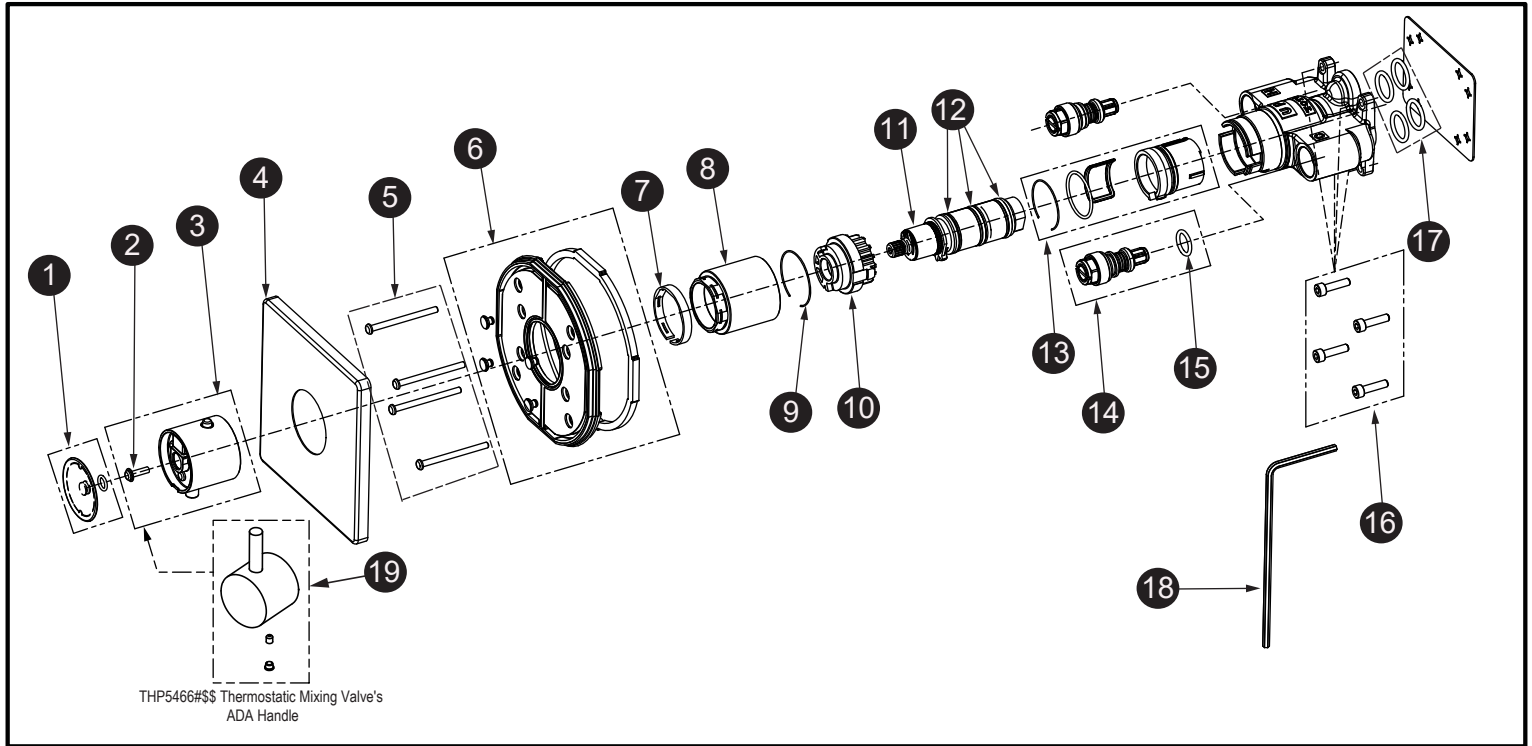

**Thermostatic Valve (Square)**

Item	Part	Description
1*	THP5215#\$\$	Handle Cap
2	THP5216	Screw
3*	THP5217#\$\$	Handle
4*	THP5244#\$\$	Trim
5	THP5219	Screw (4pcs/pkg)
6	THP5220	Lining Plate
7	THP5221	Snap Ring
8*	THP5222#\$\$	Cartridge Sleeve
9	THP5223	Snap Ring
10	THP5224	Temperature Limiter
11	THP5225	Thermostat Cartridge
12	THP4616	O-Ring (3pcs/pkg)
13	THP5227	Inner Sleeve
14	THP5228	Service Stop
15	THP5229	O-Ring
16	THP5230	Hex Screw (4pcs/pkg)
17	THP5231	O-Ring (4pcs/pkg)
18	THP5232	Hex Wrench
19	THP5466#\$\$	Thermostatic Mixing Valve's ADA Handle

LEGEND
\$\$ = Denotes Finish
#CP = Polished Chrome
#BN = Brushed Nickel

MADE TO ORDER
\$\$ = Denotes Finish
#PN = Polished Nickel
#PFG = Polished French Gold
#PBR = Polished Bronze
#MBL = Matte Black