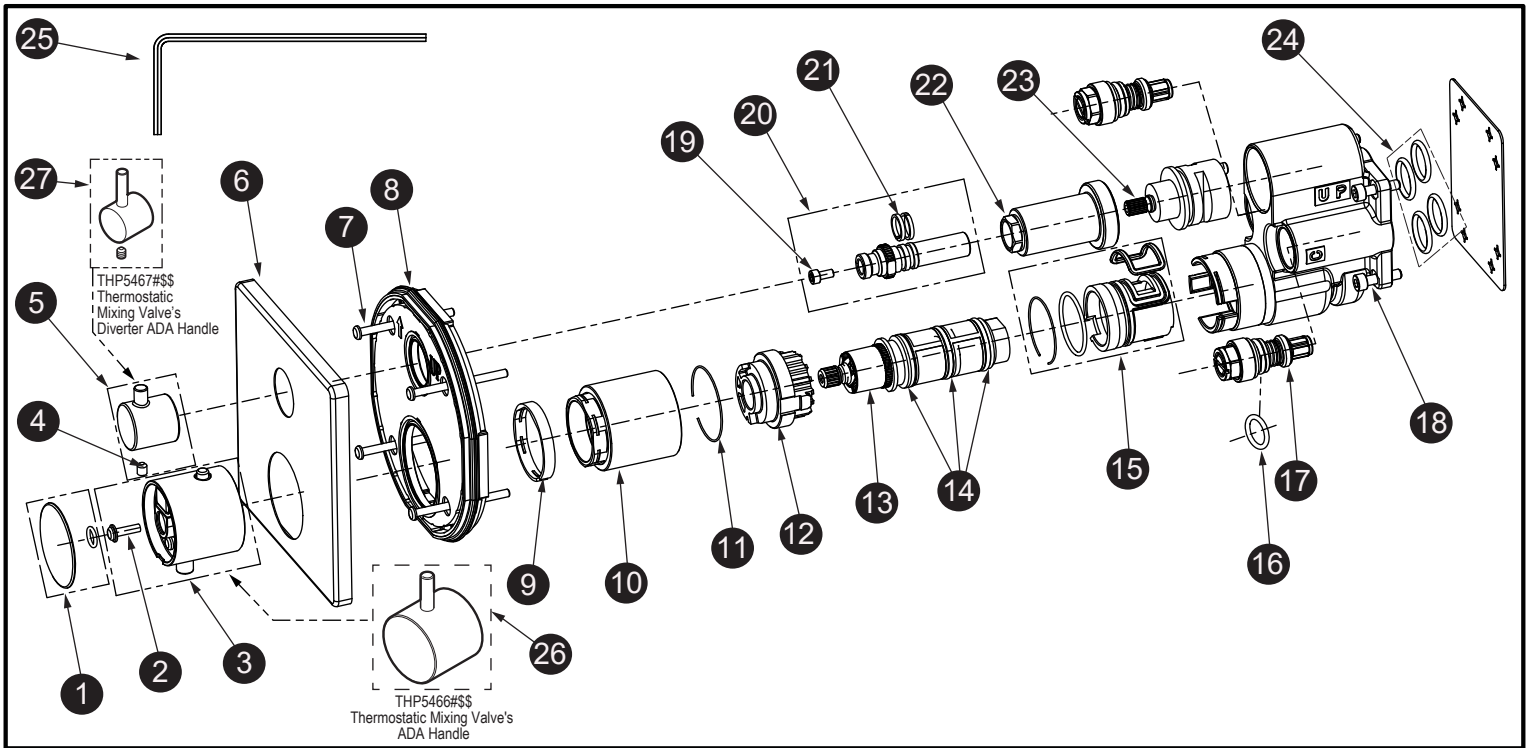

Thermostatic w/ 2-Way Shutoff Diverter Valve (Square)

Item	Part	Description
1*	THP5215#\$\$	Handle Cap
2	THP5216	Screw
3*	THP5217#\$\$	Temperature Control Handle
4	THP5233	Set Screw
5*	THP5234#\$\$	Diverter Handle
6*	THP5246#\$\$	Trim
7	THP5219	Screw (4pcs/pkg)
8	THP5236	Lining Plate
9	THP5221	Snap Ring
10*	THP5222#\$\$	Cartridge Sleeve
11	THP5223	Snap Ring
12	THP5224	Temperature Limiter
13	THP5225	Thermostat Cartridge
14	THP5226	O-Ring (3pcs/pkg)
15	THP5227	Inner Sleeve
16	THP5229	O-Ring
17	THP5228	Service Stop
18	THP5230	Hex Screw (4pcs/pkg)
19	THP5237	Hex Screw
20	THP5238	Volume Control Stem Set
21	THP5239	O-Ring
22*	THP5240#\$\$	Diverter Sleeve
23	THP5243	Cartridge
24	THP5231	O-Ring (4pcs/pkg)
25	THP5232	Hex Wrench
26	THP5466#\$\$	Thermostatic Mixing Valve's ADA Handle
27	THP5467#\$\$	Thermostatic Mixing Valve's Diverter ADA Handle

LEGEND
\$\$ = Denotes Finish
#CP = Polished Chrome
#BN = Brushed Nickel

MADE TO ORDER
\$\$ = Denotes Finish
#PN = Polished Nickel
#PFG = Polished French Gold
#PBR = Polished Bronze
#MBL = Matte Black