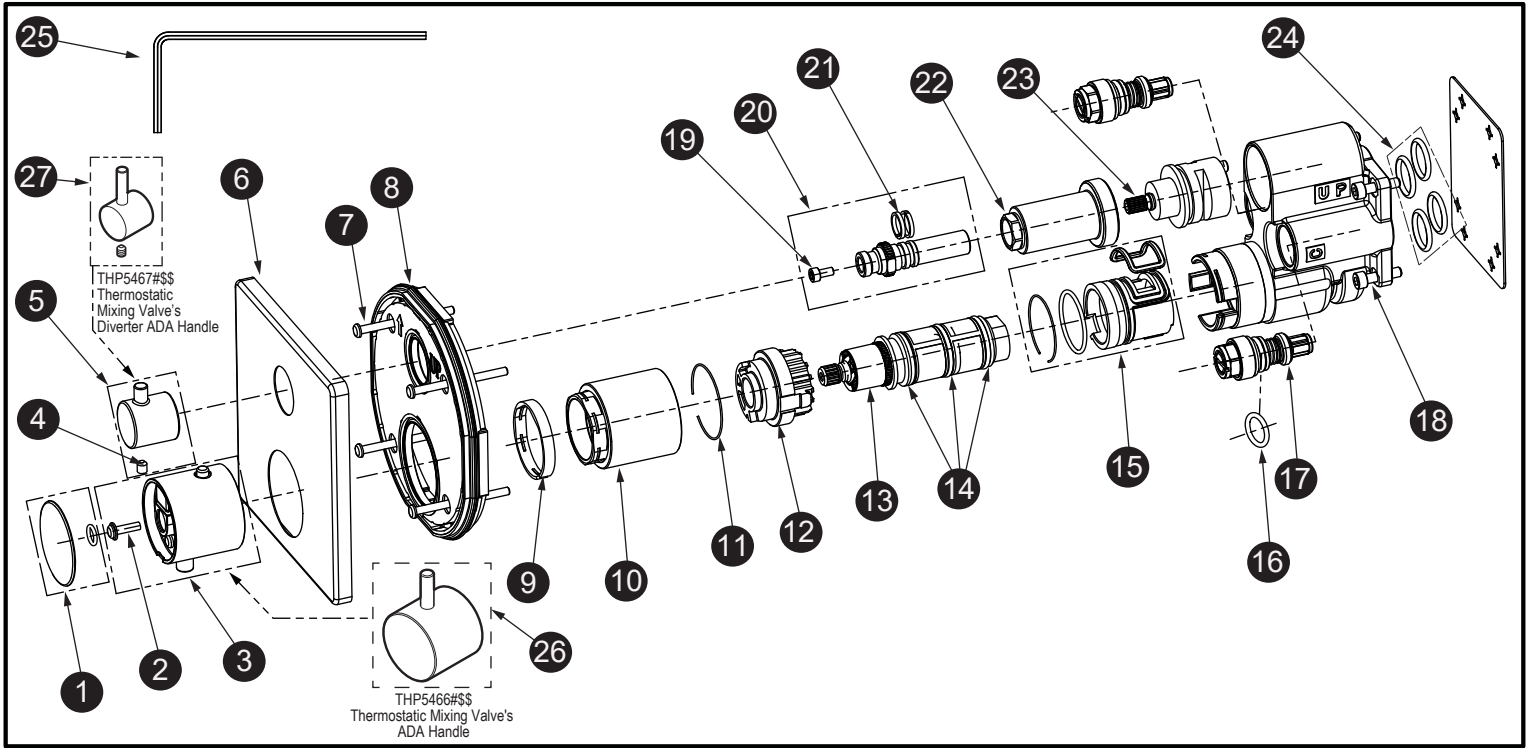

**Thermostatic w/ 2-Way Shutoff Diverter Valve (Square)**

Item	Part	Description
1*	THP5215#\$\$	Handle Cap
2	THP5216	Screw
3*	THP5217#\$\$	Temperature Control Handle
4	THP5233	Set Screw
5*	THP5234#\$\$	Diverter Handle
6*	THP5246#\$\$	Trim
7	THP5219	Screw (4pcs/pkg)
8	THP5236	Lining Plate
9	THP5221	Snap Ring
10*	THP5222#\$\$	Cartridge Sleeve
11	THP5223	Snap Ring
12	THP5224	Temperature Limiter
13	THP5225	Thermostat Cartridge
14	THP5226	O-Ring (3pcs/pkg)
15	THP5227	Inner Sleeve
16	THP5229	O-Ring
17	THP5228	Service Stop
18	THP5230	Hex Screw (4pcs/pkg)
19	THP5237	Hex Screw
20	THP5238	Volume Control Stem Set
21	THP5239	O-Ring
22*	THP5240#\$\$	Diverter Sleeve
23	THP5243	Cartridge
24	THP5231	O-Ring (4pcs/pkg)
25	THP5232	Hex Wrench
26	THP5466#\$\$	Thermostatic Mixing Valve's ADA Handle
27	THP5467#\$\$	Thermostatic Mixing Valve's Diverter ADA Handle

\* Please specify finish when ordering

LEGEND
\$\$ = Denotes Finish
#CP = Polished Chrome
#BN = Brushed Nickel
#PN = Polished Nickel