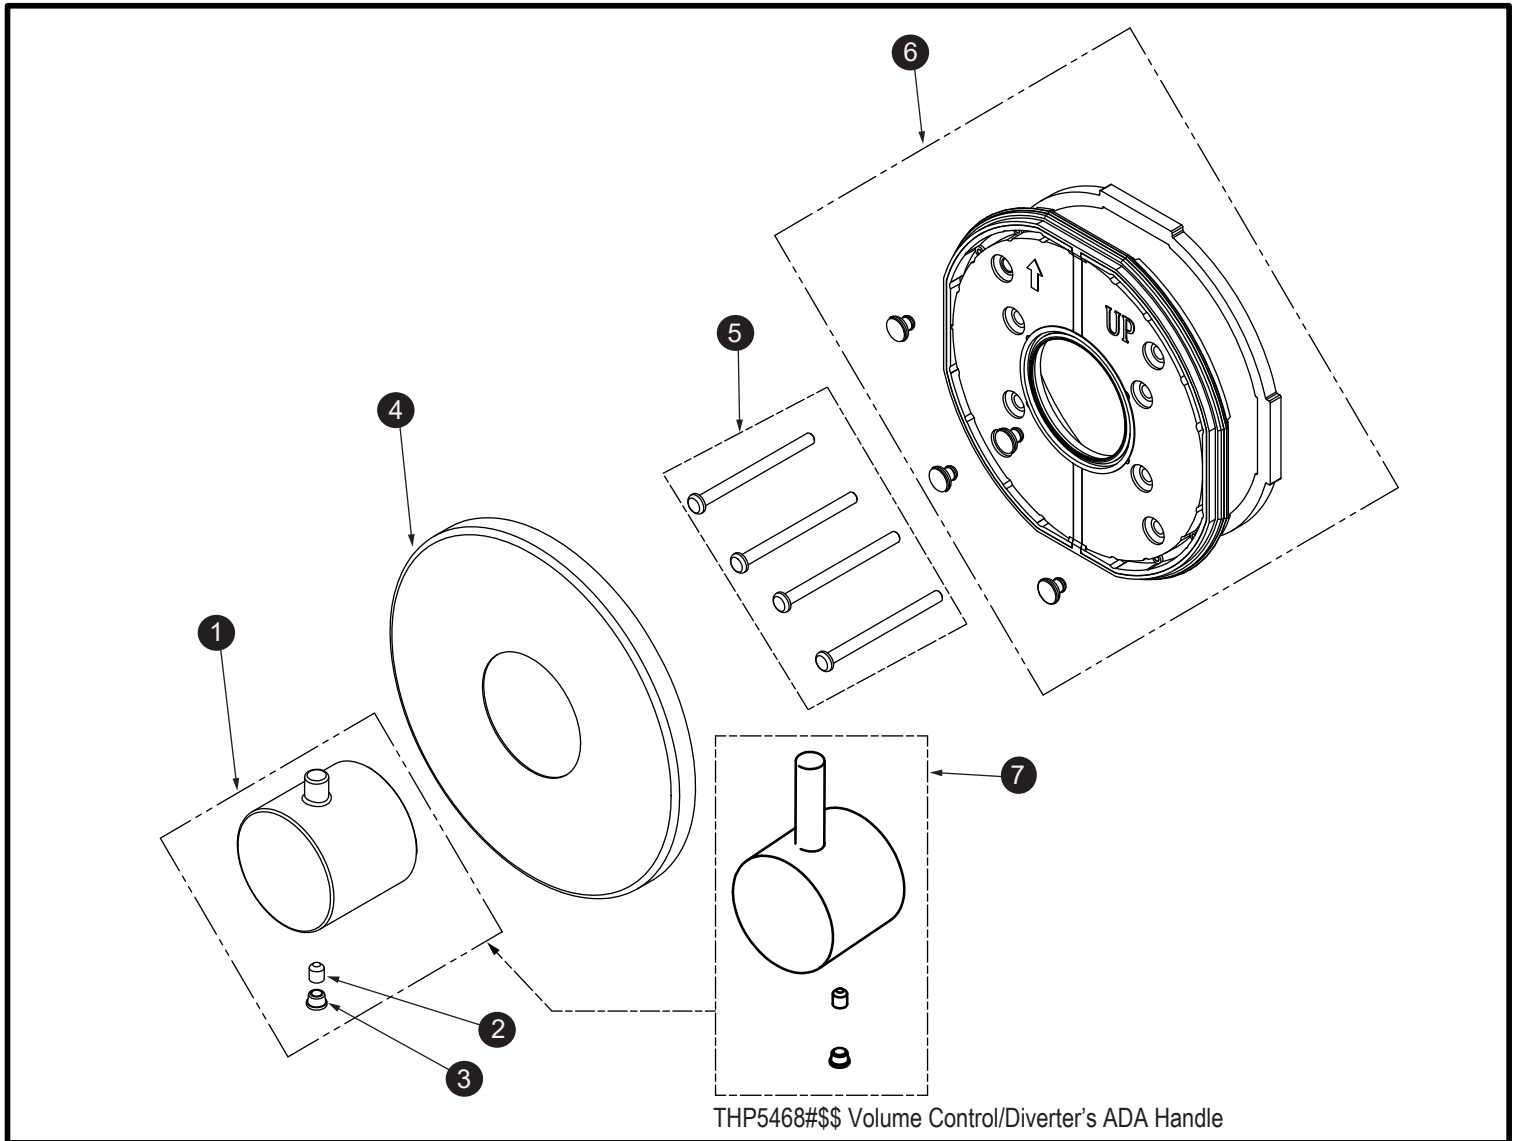

3-Way w/ Shutoff Diverter Trim (Round)

LEGEND	
##	= Denotes Finish
#CP	= Polished Chrome
#BN	= Brushed Nickel

MADE TO ORDER	
##	= Denotes Finish
#PN	= Polished Nickel
#PFG	= Polished French Gold
#PBR	= Polished Bronze
#MBL	= Matte Black

Item	Part	Description
1*	THP5257###	Handle
2	THP5258	Set Screw
3	THP5296	Plug
4*	THP5260###	Trim
5	THP5219	Screw (4pcs/pkg)
6	THP5220	Lining Plate
7*	THP5468###	Volume Control / Diverter's ADA Handle