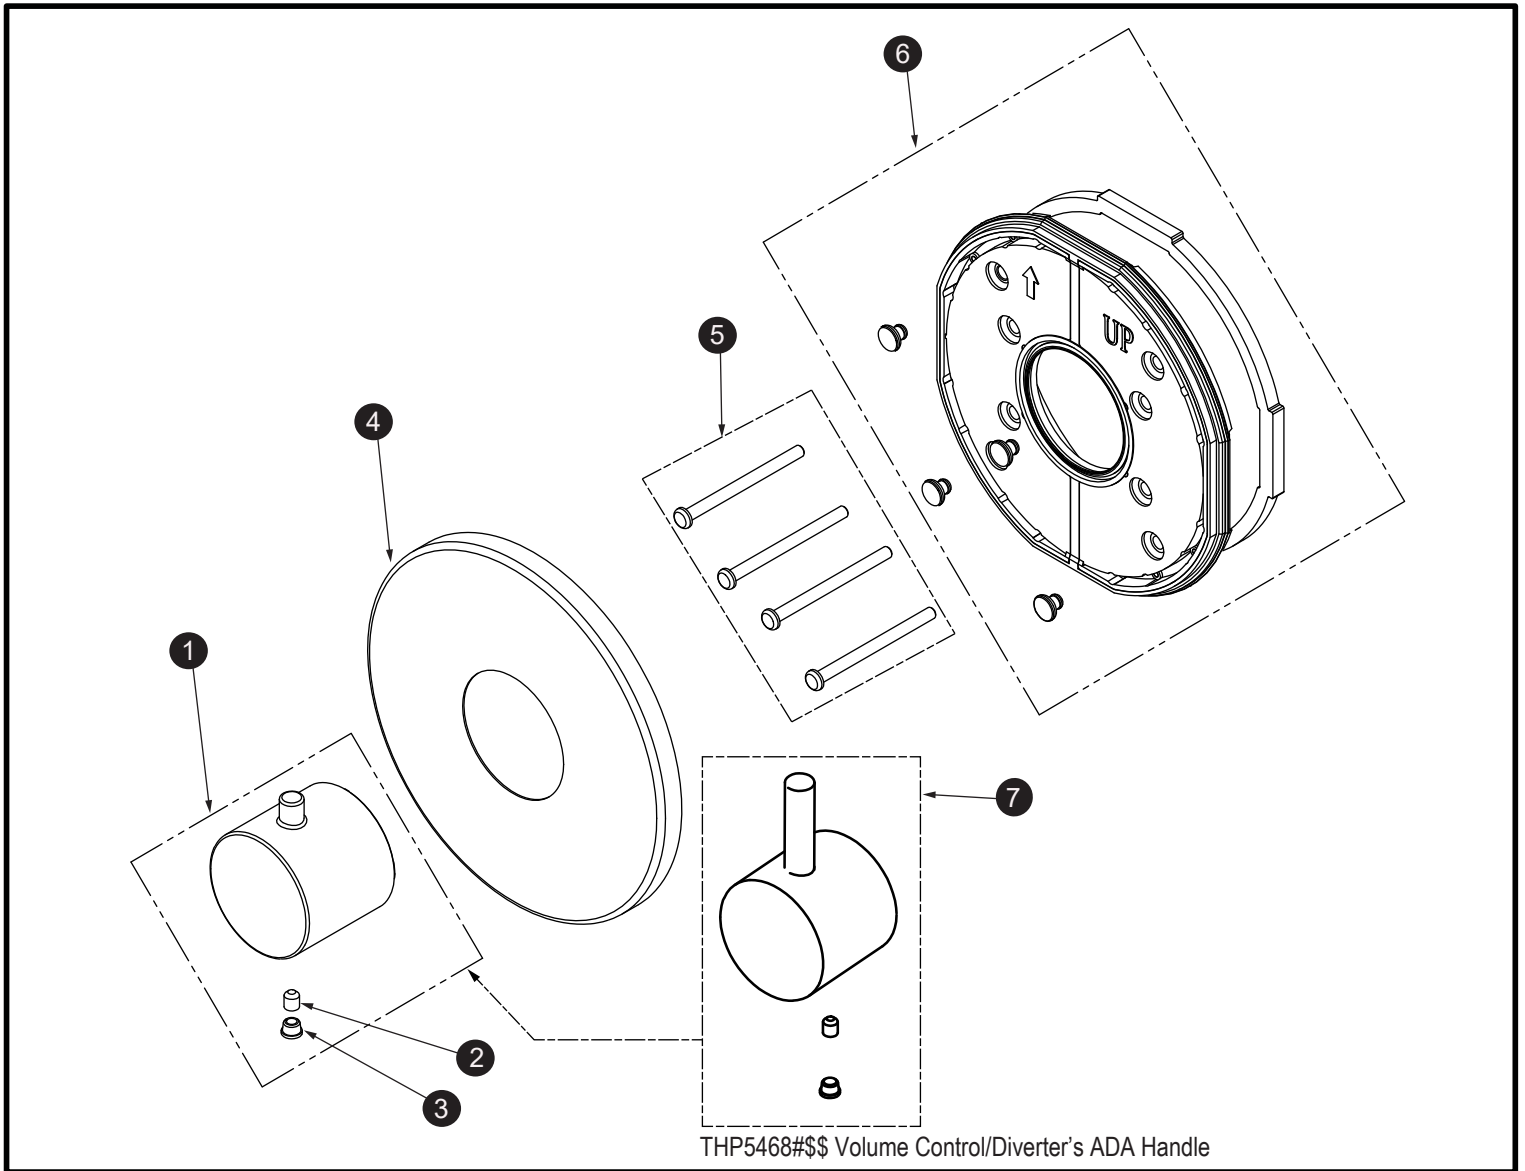

3-Way w/o Shutoff Diverter Trim (Round)

LEGEND	
\$\$	= Denotes Finish
#CP	= Polished Chrome
#BN	= Brushed Nickel

MADE TO ORDER	
\$\$	= Denotes Finish
#PN	= Polished Nickel
#PFG	= Polished French Gold
#PBR	= Polished Bronze
#MBL	= Matte Black

Item	Part	Description
1*	THP5257#\$\$	Handle
2	THP5258	Set Screw
4*	THP5262#\$\$	Trim
5	THP5219	Screw (4pcs/pkg)
6	THP5220	Lining Plate
7*	THP5468#\$\$	Volume Control / Diverter's ADA Handle