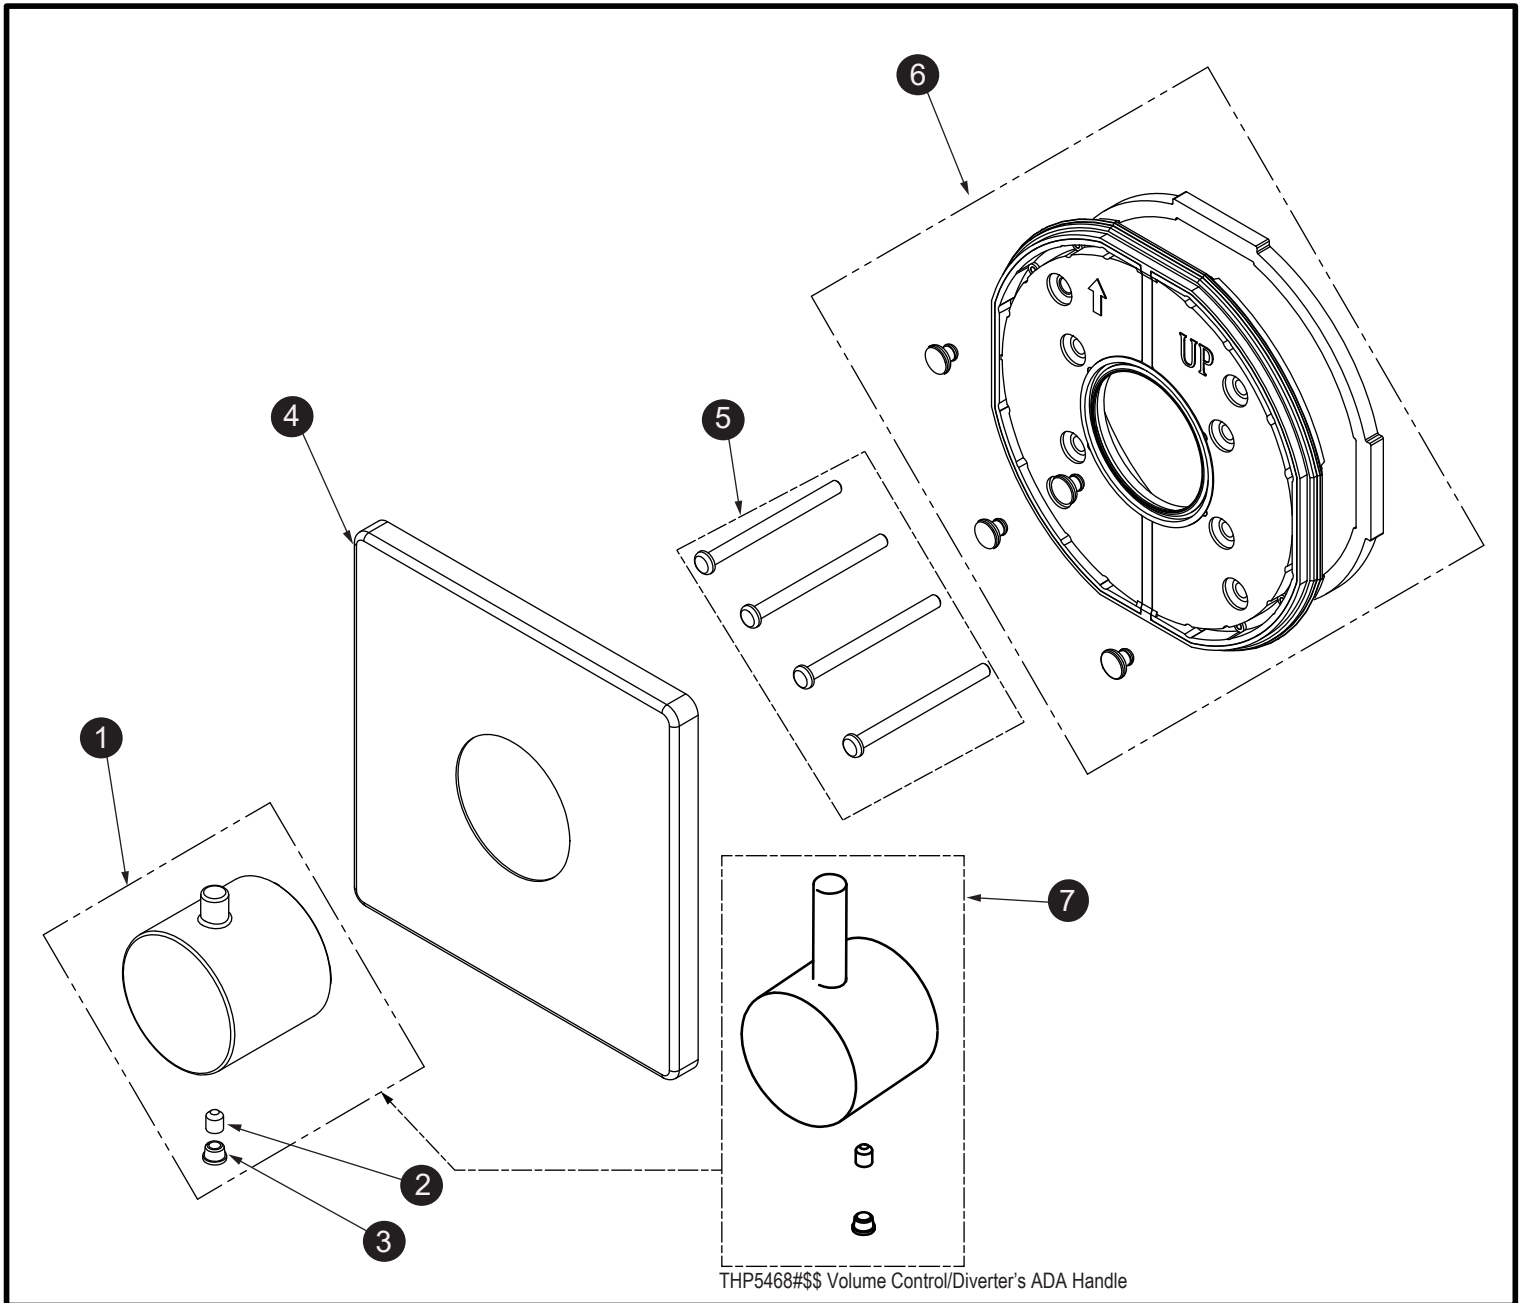

Volume Control Trim (Square)

Item	Part	Description
1*	THP5257#\$\$	Handle
2	THP5258	Set Screw
3	THP5316	Plug
4*	THP5263#\$\$	Trim
5	THP5219	Screw (4pcs/pkg)
6	THP5220	Lining Plate
7*	THP5468#\$\$	Volume Control / Diverter's ADA Handle

* Please specify finish when ordering

LEGEND
\$\$ = Denotes Finish
#CP = Polished Chrome
#BN = Brushed Nickel
#PN = Polished Nickel