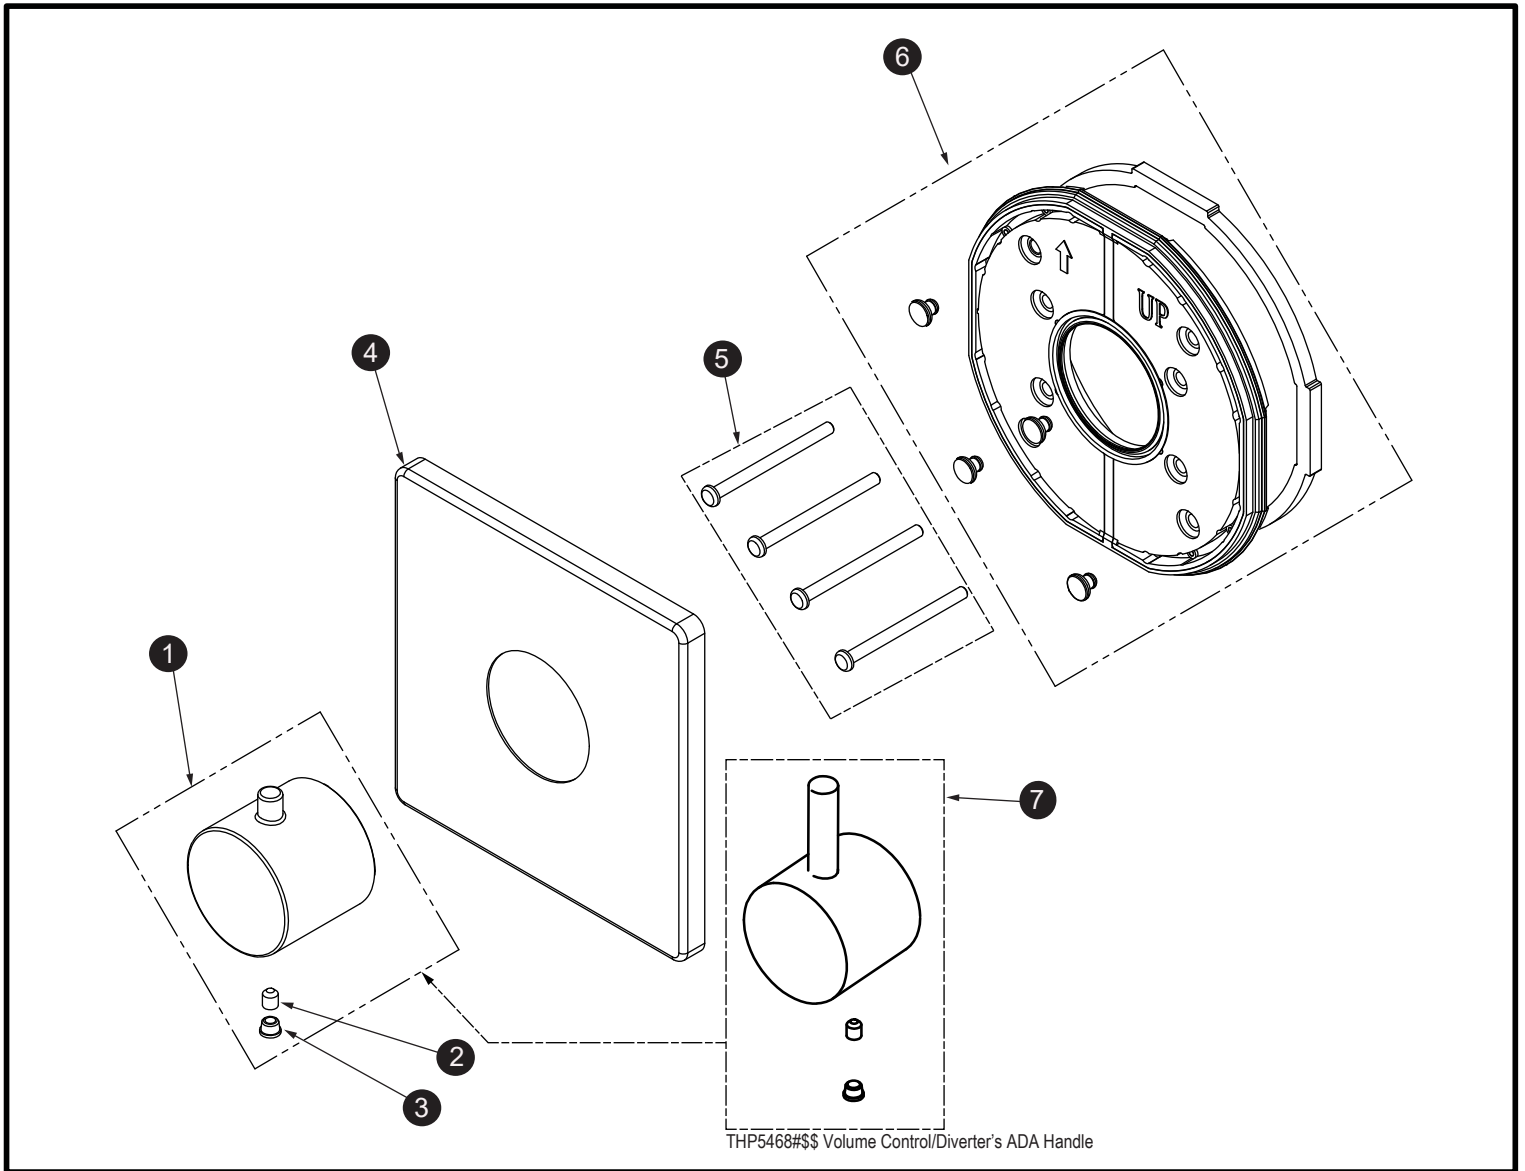

3-Way w/ Shutoff Diverter Trim (Square)

LEGEND	
\$\$	= Denotes Finish
#CP	= Polished Chrome
#BN	= Brushed Nickel

MADE TO ORDER	
\$\$	= Denotes Finish
#PN	= Polished Nickel
#PFG	= Polished French Gold
#PBR	= Polished Bronze
#MBL	= Matte Black

Item	Part	Description
1*	THP5257#\$\$	Handle
2	THP5258	Set Screw
3	THP5296	Plug
4*	THP5264#\$\$	Trim
5	THP5219	Screw (4pcs/pkg)
6	THP5220	Lining Plate
7*	THP5468#\$\$	Volume Control / Diverter's ADA Handle