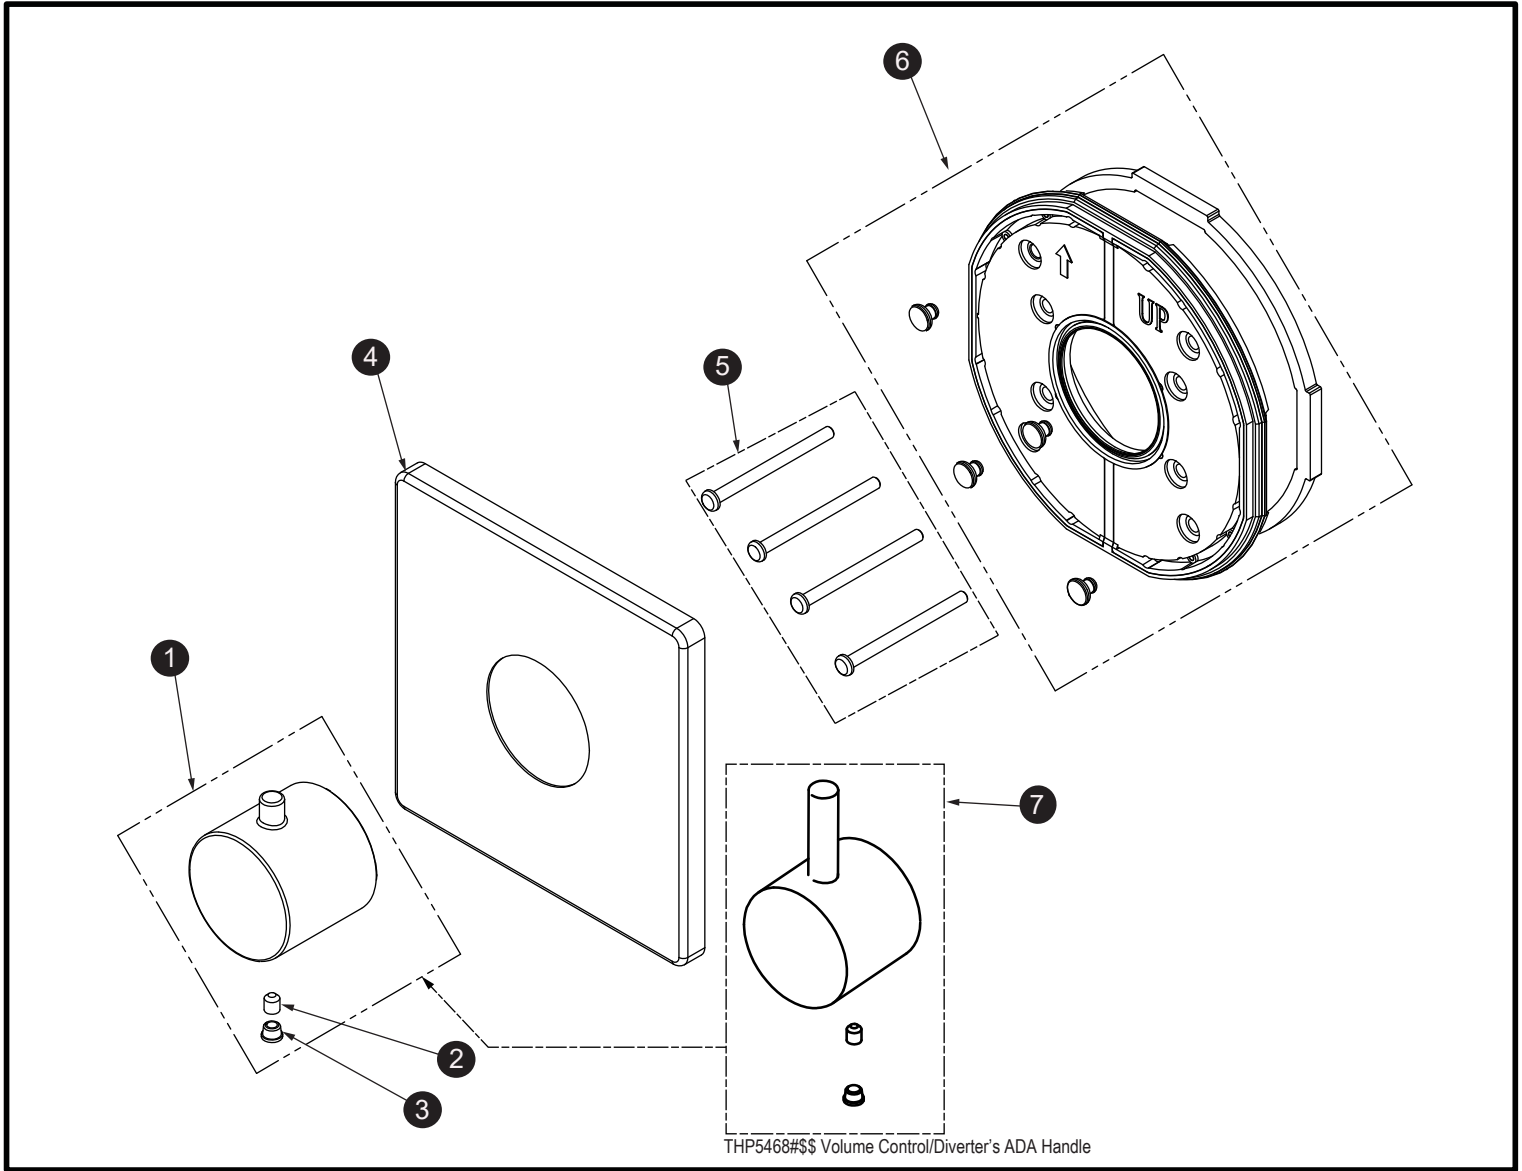

3-Way w/o Shutoff Diverter Trim (Square)

LEGEND	
\$\$	= Denotes Finish
#CP	= Polished Chrome
#BN	= Brushed Nickel

MADE TO ORDER	
\$\$	= Denotes Finish
#PN	= Polished Nickel
#PFG	= Polished French Gold
#PBR	= Polished Bronze
#MBL	= Matte Black

Item	Part	Description
1*	THP5257#\$\$	Handle
2	THP5258	Set Screw
3	THP5296	Plug
4*	THP5266#\$\$	Trim
5	THP5219	Screw (4pcs/pkg)
6	THP5220	Lining Plate
7*	THP5468#\$\$	Volume Control / Diverter's ADA Handle