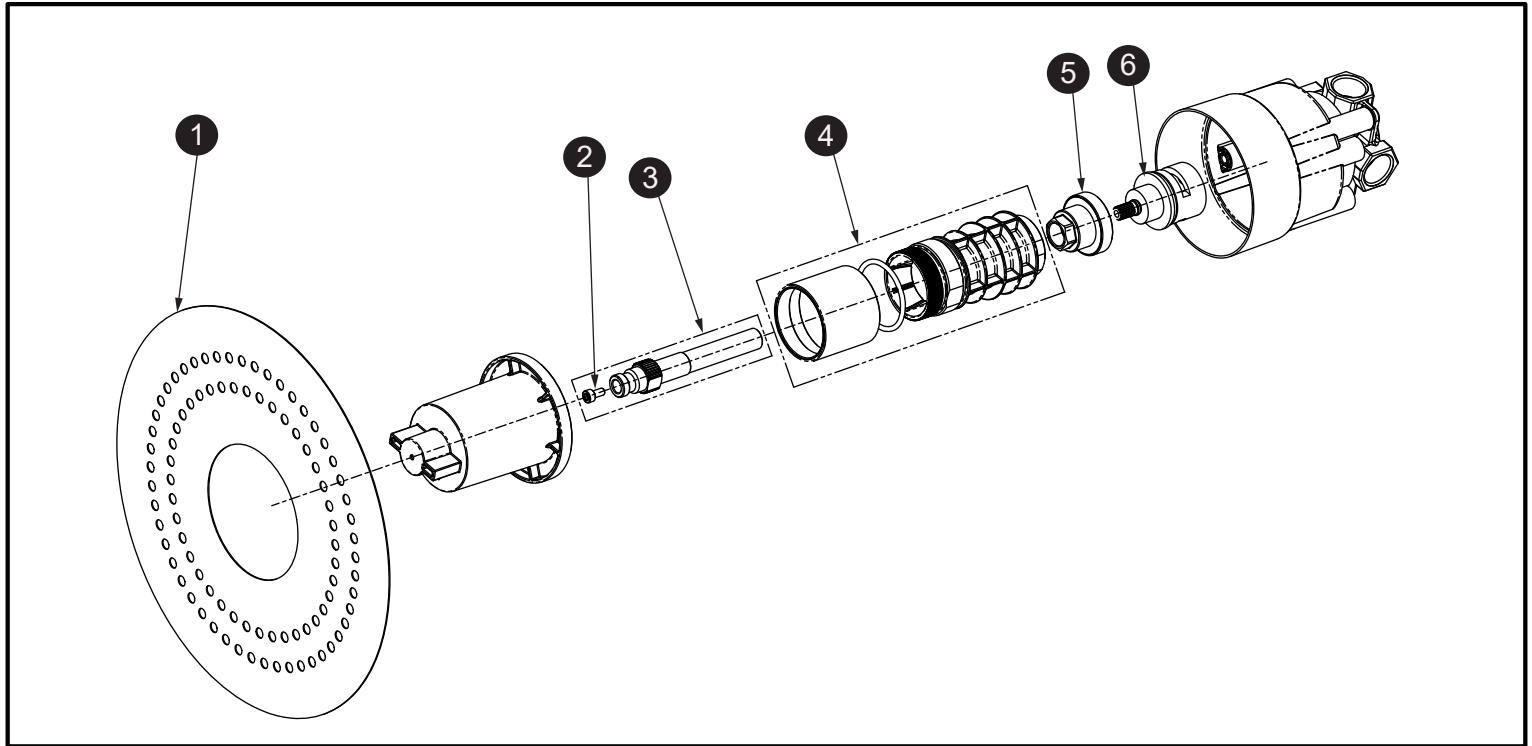

3-Way Diverter Valve w/o Shutoff

Item	Part	Description
1	THP5250	Vapor Barrier
2	THP5237	Hex Screw
3	THP5251	Volume Control Stem Set
4*	THP5252#\$\$	Cartridge Sleeve
5	THP5253	Nut
6	THP5256	Cartridge

LEGEND
\$\$ = Denotes Finish
#CP = Polished Chrome
#BN = Brushed Nickel