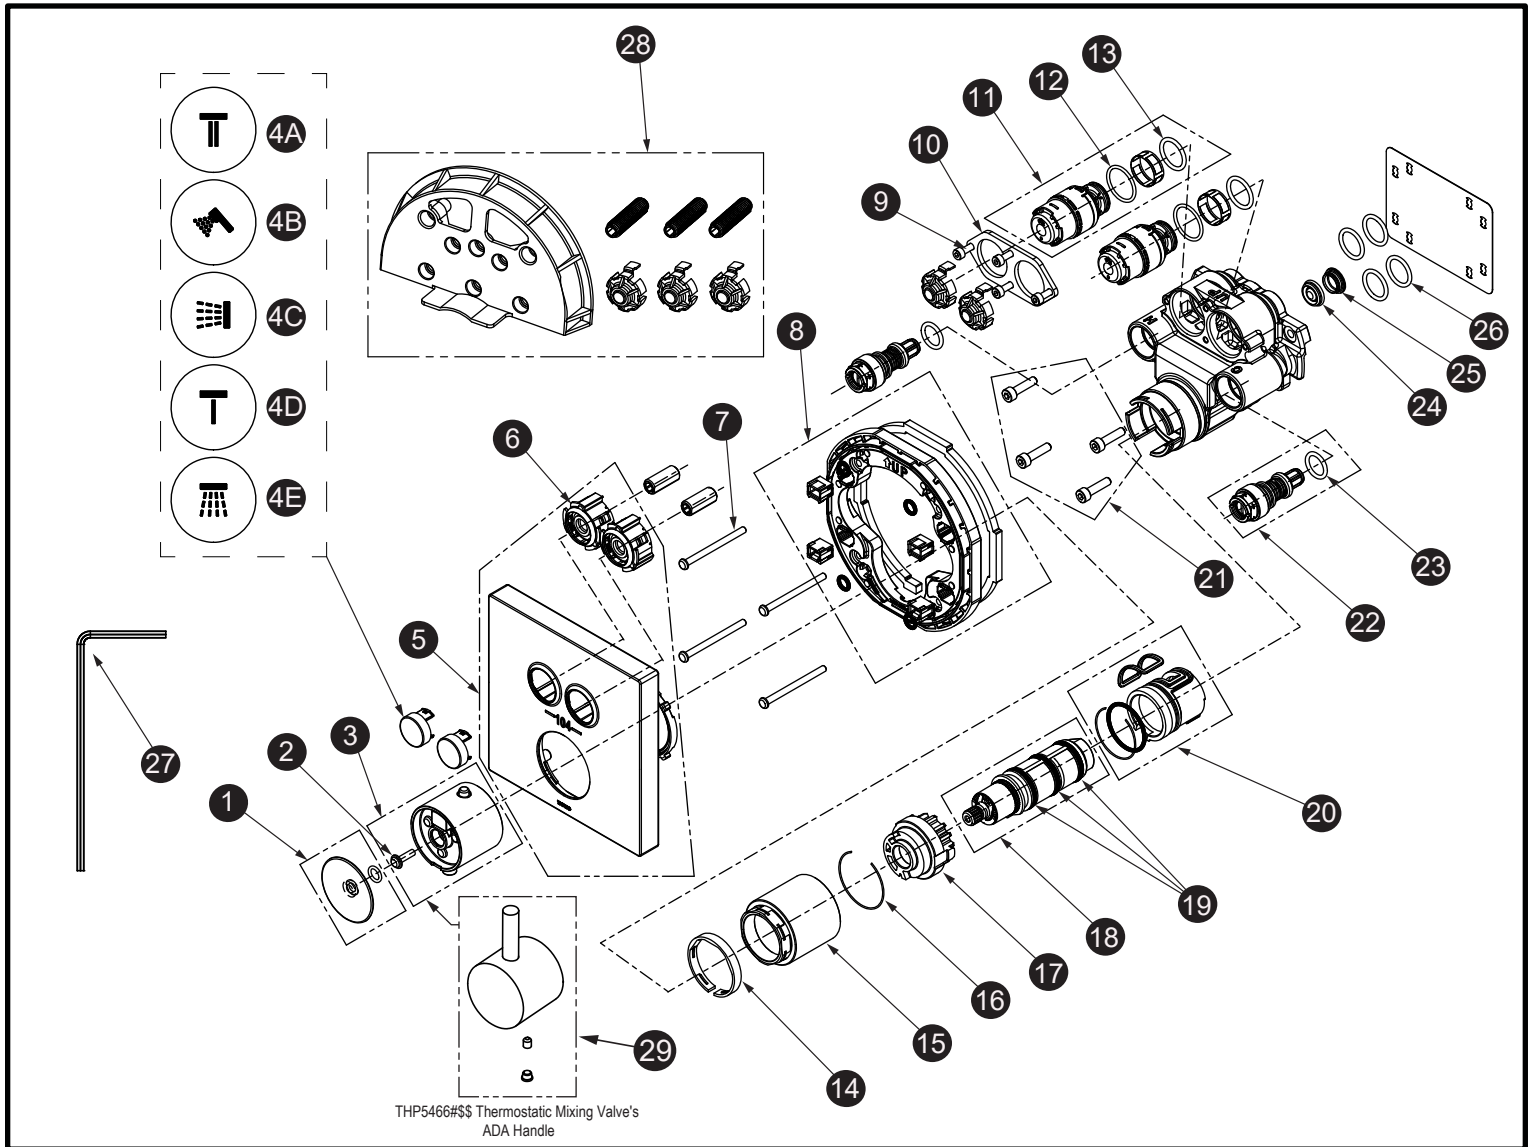

Thermostatic w/ 2-Way Shutoff Push Button Valve

THP5466\$\$ Thermostatic Mixing Valve's
ADA Handle

Item	Part	Description	Item	Part	Description
1*	THP5215#\$\$	Handle Cap	14	THP5221	Snap Ring
2	THP5216	Screw	15*	THP5222#\$\$	Cartridge Sleeve
3*	THP5217#\$\$	Temp. Control Handle	16	THP5223	Snap Ring
4A*	THP5278#\$\$	Push Button: Tub Spout	17	THP5224	Temperature Limiter
4B*	THP5279#\$\$	Push Button: Handshower	18	THP5225	Thermostat Cartridge
4C*	THP5280#\$\$	Push Button: Body Spray	19	THP4616	O-Ring
4D*	THP5281#\$\$	Push Button: Warm Spa	20	THP5227	Inner Sleeve
4E*	THP5282#\$\$	Push Button: Showerhead	21	THP5230	Hex Screw (4 pcs/pkg)
5*	THP5284#\$\$	Trim	22	THP5228	Service Stop
6	THP5268	Push Button Base	23	THP5229	O-Ring
7	THP5219	Screw (4 pcs/pkg)	24	THP5288	Sealing Ring
8	THP5270	Lining Plate	25	THP5287	Cap
9	THP5285	Screw (4 pcs/pkg)	26	THP5231	O-Ring (4 pcs/pkg)
10	THP5286	Fixing Plate	27	THP5232	Hex Wrench
11	THP5273	Diverter Cartridge	28	THP5277	Fixing Cover set
12	THP4756	O-Ring	29	THP5466#\$\$	Thermostatic Mixing Valve's ADA Handle
13	THP4736	O-Ring			

* Please specify finish when ordering

LEGEND
\$\$ = Denotes Finish
#CP = Polished Chrome
#BN = Brushed Nickel

MADE TO ORDER
\$\$ = Denotes Finish
#PN = Polished Nickel
#PFG = Polished French Gold
#PBR = Polished Bronze
#MBL = Matte Black