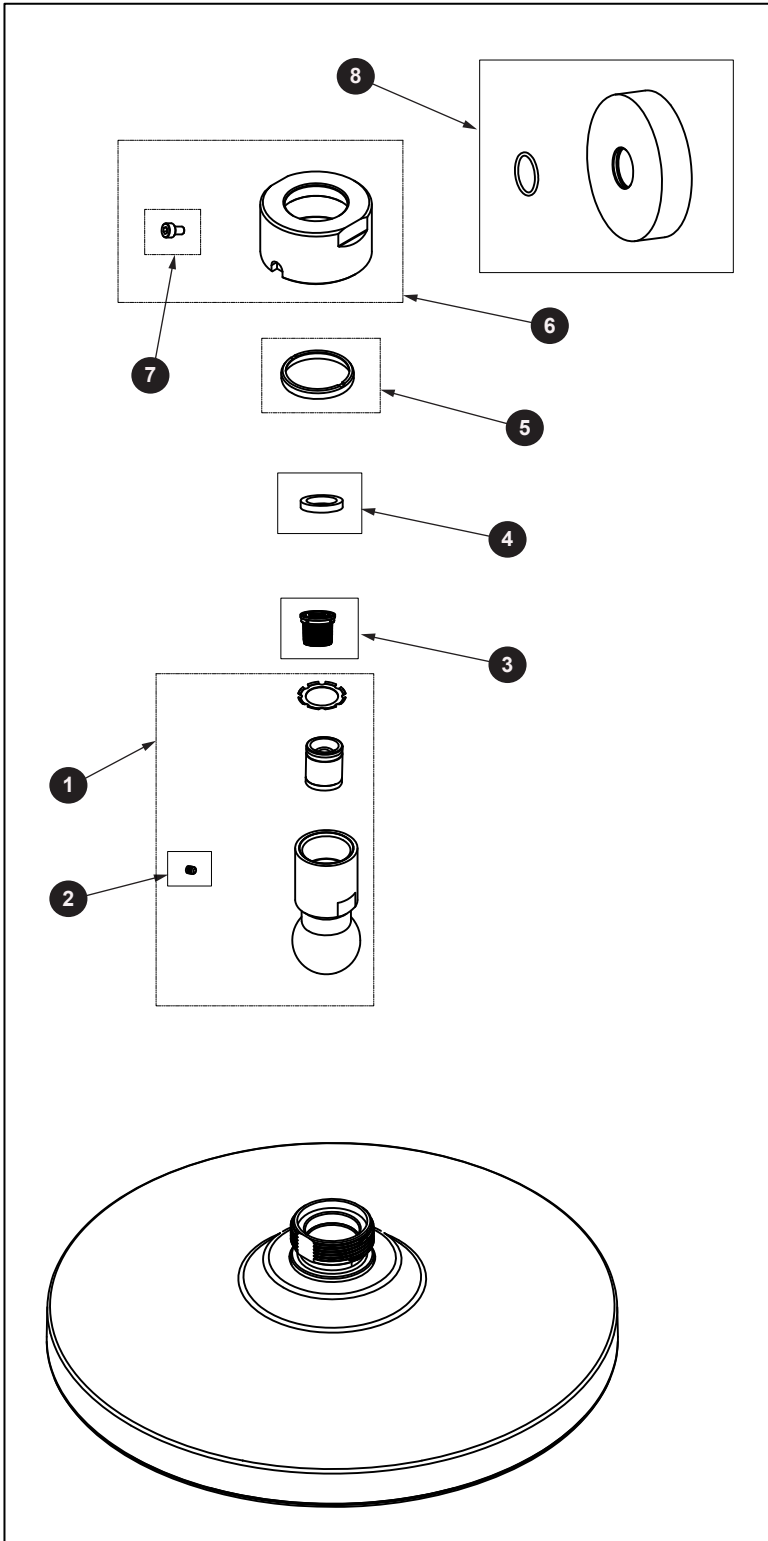

TBW01003U1
 TBW01003U4

1-Mode Showerhead (Round)

Item	Part	Description
1A	THP5289#\$\$	Ball Joint with 1.75gpm Flow Regulator (TBW01003U4)
	THP5632#BN	Ball Joint with 1.75gpm Flow Regulator (TBW01003U4)
	THP5632#PN	Ball Joint with 1.75gpm Flow Regulator (TBW01003U4)
1B*	THP5298#\$\$	Ball Joint with 2.5gpm Flow Regulator (TBW01003U1)
2	THP5290	Set Screw
3	THP5291	Filter Screen
4	THP5292	Gasket
5	THP5335	Snap Ring
6*	THP5337#\$\$	Nut
7	THP5336	Hex Screw
8*	THP5293#\$\$	Escutcheon

LEGEND
\$\$ = Denotes Finish
#CP = Polished Chrome
#BN = Brushed Nickel

MADE TO ORDER
\$\$ = Denotes Finish
#PN = Polished Nickel
#PFG = Polished French Gold
#PBR = Polished Bronze
#MBL = Matte Black