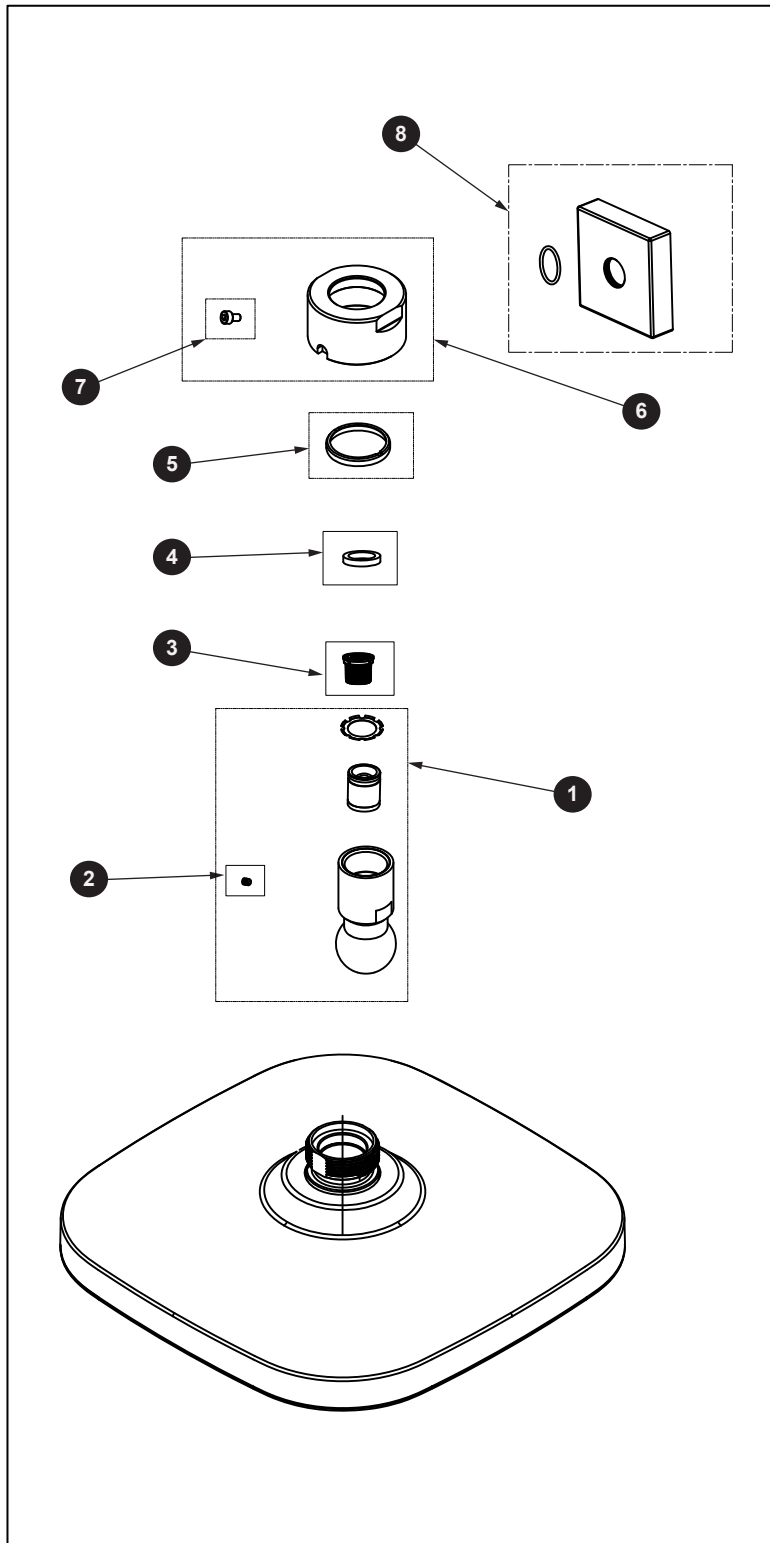

**1-Mode Showerhead (Square)**

Item	Part	Description
1A	THP5289#\$\$	Ball Joint with 1.75gpm Flow Regulator (TBW02003U4)
	THP5632#BN	Ball Joint with 1.75gpm Flow Regulator (TBW02003U4)
	THP5632#PN	Ball Joint with 1.75gpm Flow Regulator (TBW02003U4)
1B*	THP5298#\$\$	Ball Joint with 2.5gpm Flow Regulator (TBW02003U1)
2	THP5290	Set Screw
3	THP5291	Filter Screen
4	THP5292	Gasket
5	THP5335	Snap Ring
6*	THP5337#\$\$	Nut
7	THP5336	Hex Screw
8*	THP5294#\$\$	Escutcheon

LEGEND
\$\$ = Denotes Finish
#CP = Polished Chrome
#BN = Brushed Nickel

MADE TO ORDER
\$\$ = Denotes Finish
#PN = Polished Nickel
#PFG = Polished French Gold
#PBR = Polished Bronze
#MBL = Matte Black