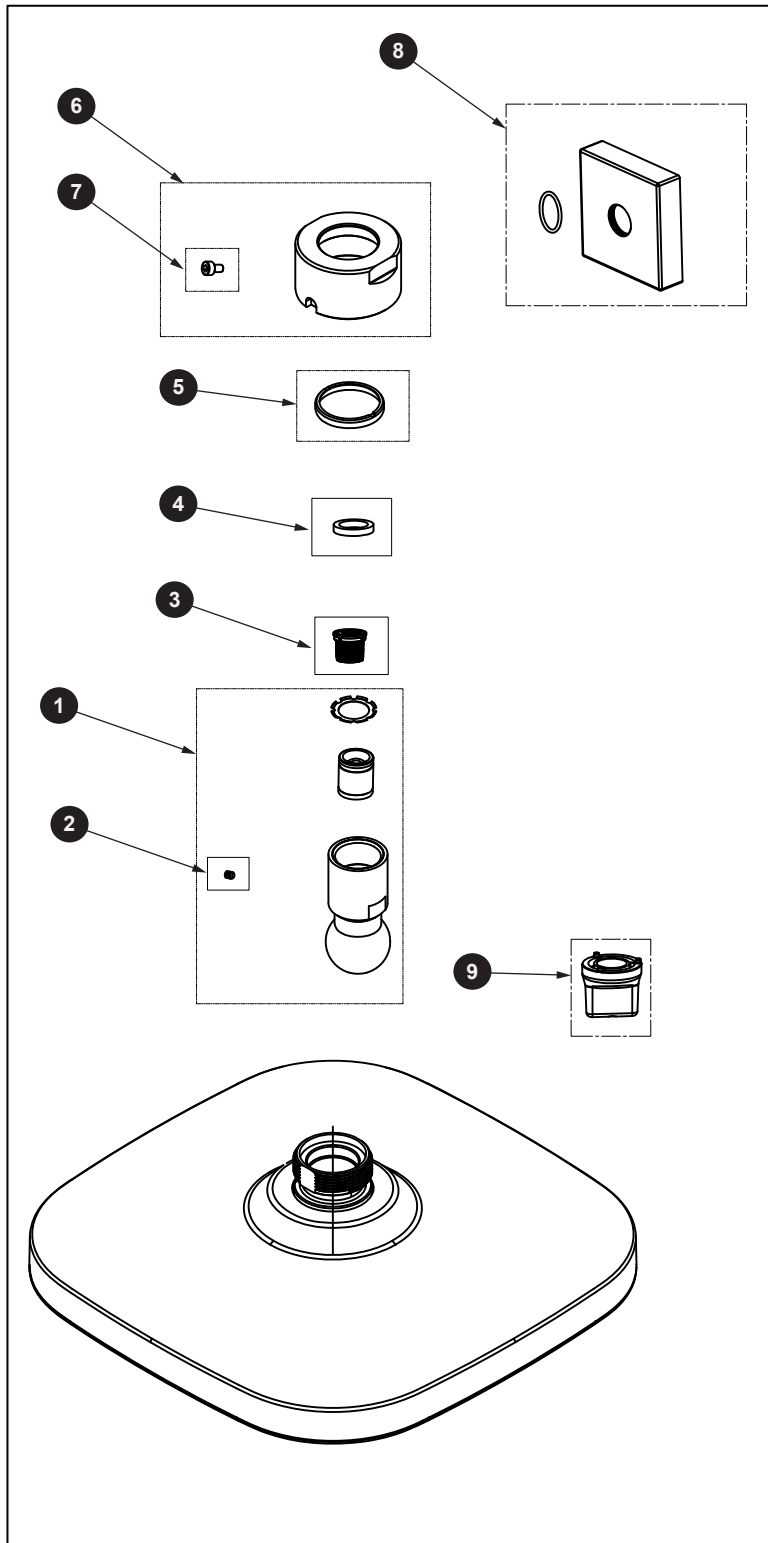

**2-Mode Showerhead (Square)**

TBW02004U1  
 TBW02004U4

Item	Part	Description
1A	THP5289#\$\$	Ball Joint with 1.75gpm Flow Regulator (TBW02004U4)
	THP5632#BN	Ball Joint with 1.75gpm Flow Regulator (TBW02004U4)
	THP5632#PN	Ball Joint with 1.75gpm Flow Regulator (TBW02004U4)
1B*	THP5298#\$\$	Ball Joint with 2.5gpm Flow Regulator (TBW02004U1)
2	THP5290	Set Screw
3	THP5291	Filter Screen
4	THP5292	Gasket
5	THP5335	Snap Ring
6*	THP5337#\$\$	Nut
7	THP5336	Hex Screw
8*	THP5294#\$\$	Escutcheon
9	THP5295	Aerator Key

**LEGEND**

\$\$ = Denotes Finish

#CP = Polished Chrome

#BN = Brushed Nickel

**MADE TO ORDER**

\$\$ = Denotes Finish

#PN = Polished Nickel

#PFG = Polished French Gold

#PBR = Polished Bronze

#MBL = Matte Black