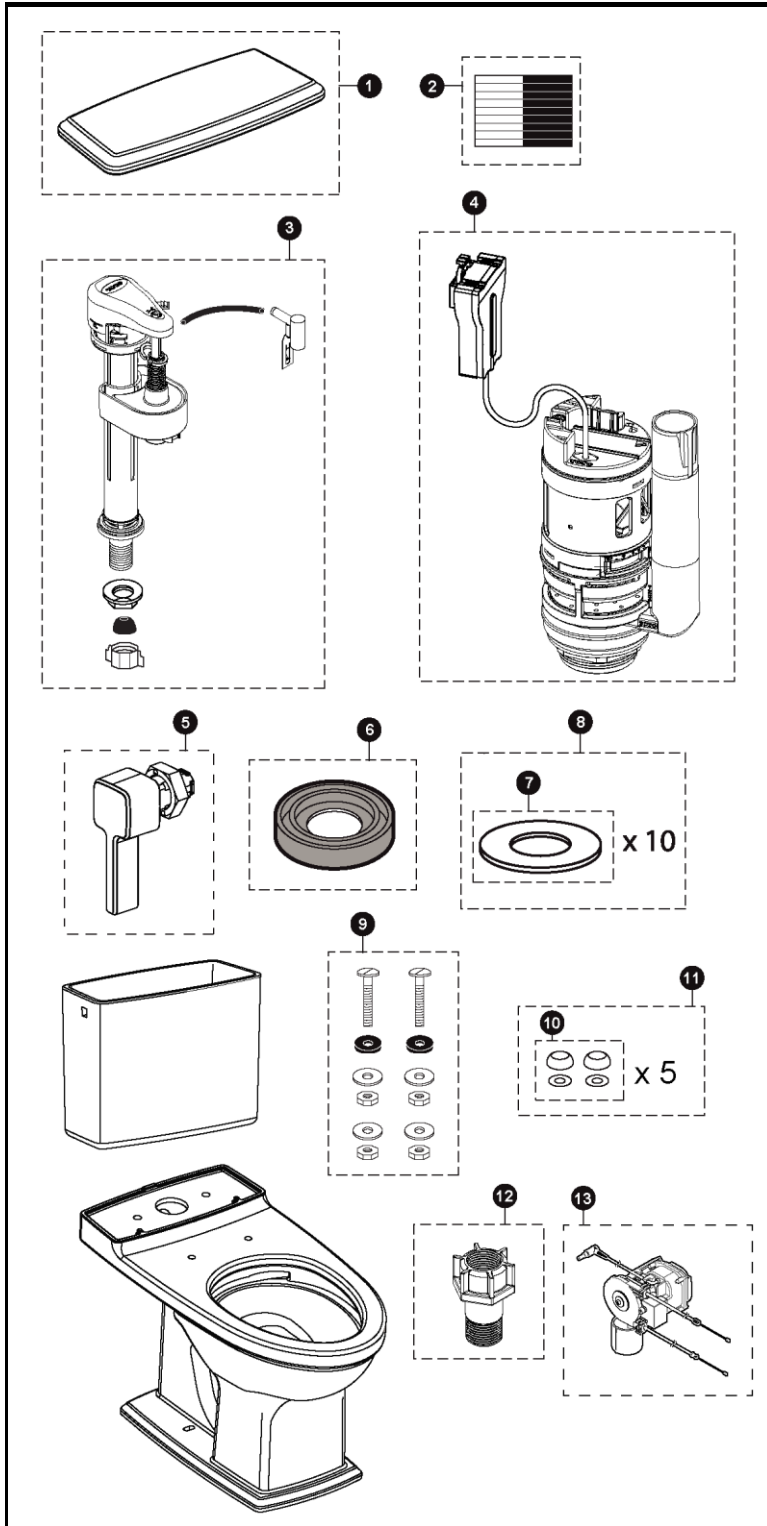

MW4943054CEMFG(A)
CT494CEFGT40
ST494MA
SW30554AT40

Connelly® Washlet+® 1.28 & 0.9 Gpf Toilet, Elongated, 3D Tornado Flush®, Universal Height, CeFiONtect® (including Auto Flush)

Item	Part	Description
1	TCU494CRE#01	Tank Lid with Velcro - Cotton
	TCU494CRE#03	Tank Lid with Velcro - Bone
	TCU494CRE#11	Tank Lid with Velcro - Colonial White
	TCU494CRE#12	Tank Lid with Velcro - Sedona Beige
	TCU494CRE#51	Tank Lid with Velcro - Ebony
2	THU107	Velcro Tape
3	TSU83-A	Universal Fill Valve
4	THU779-A	Flush Valve
	THU782-A	Flush Valve for Right Hand side
5	THU416#01	Trip Lever Handle - Cotton
	THU416#BN	Trip Lever Handle - Brushed Nickel
	THU416#CP	Trip Lever Handle - Chrome Plated
	THU416#PN	Trip Lever Handle - Polished Nickel
6	9BU109E	Tank to Bowl Gasket (1 piece)
7	9BU112E-A	Seal Gasket (1 piece)
8	THU744	Seal Gasket (10 pieces)
9	TSU01D	Tank Mounting Kit
10	THU044S#01	Bolt Cap Set (for 1 toilet) - Cotton
	THU044S#03	Bolt Cap Set (for 1 toilet) - Bone
	THU044S#11	Bolt Cap Set (for 1 toilet) - Colonial White
	THU044S#12	Bolt Cap Set (for 1 toilet) - Sedona Beige
	THU044S#51	Bolt Cap Set (for 1 toilet) - Ebony
11	THU098#01	Bolt Cap Sets (for 5 toilets) - Cotton
	THU098#03	Bolt Cap Sets (for 5 toilets) - Bone
	THU098#11	Bolt Cap Sets (for 5 toilets) - Colonial White
	THU098#12	Bolt Cap Sets (for 5 toilets) - Sedona Beige
	THU098#51	Bolt Cap Sets (for 5 toilets) - Ebony
12	9AU321-A	Fill Valve extension adapter
13	THU765	Auto Flush unit for Dual flush

Note:

Product Number Explanations		
Two-piece Toilet	Tank	Bowl
(MS) Toilet & Seat combo	(ST) Tank	(CT) Bowl
(MW) Toilet & Washlet combo	(494) Model	(494) Model
(494) Toilet Model	(M) Dual Flush	(CE) 3D Tornado
(CE) 3D Tornado Flush®	(A) Auto Flush	Flush®
(M) Dual Flush	compatible	(F) Universal Height
(F) Universal Height	(R) Right Hand	(G) CeFiONtect®
(R) Right Hand		(T40) Washlet+
(G) CeFiONtect®		