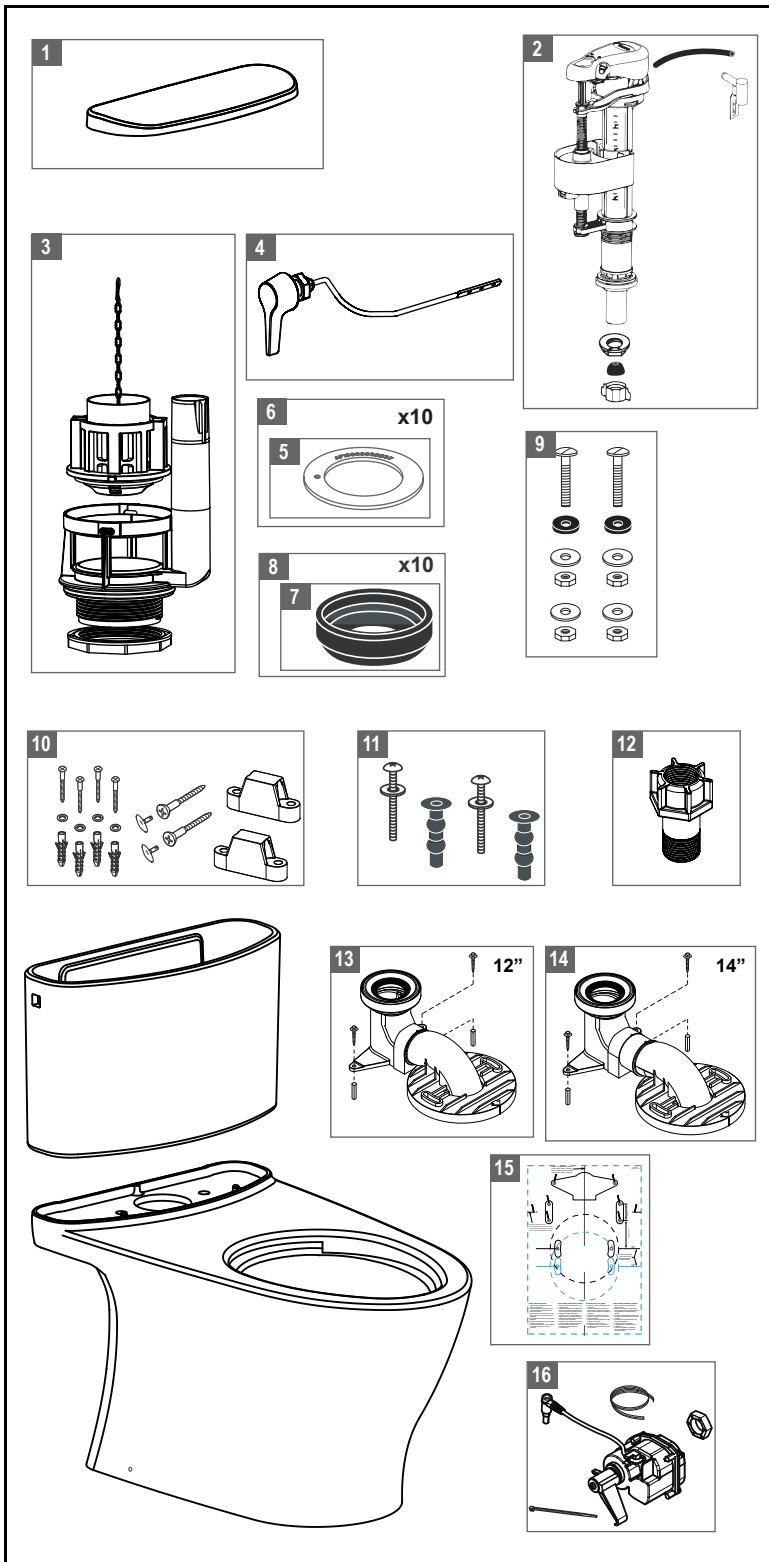

CT442CUFT40 & CT442CUFGT40

1.28 gpf Toilet, Elongated Bowl, Universal Height, TORNADO FLUSH®, CEFIONTECT®, Unifit Rough-in & Auto Flush

| Item | Part Number | Description |
|------|--------------|--|
| 1 | TCU442CRE#01 | Tank Lid - Cotton |
| | TCU442CRE#03 | Tank Lid - Bone |
| | TCU442CRE#11 | Tank Lid - Colonial White |
| | TCU442CRE#12 | Tank Lid - Sedona Beige |
| | TCU442CRE#51 | Tank Lid - Ebony |
| 2 | TSU83.35-A | Fill Valve |
| 3 | THU652-A | Flush Valve |
| 4 | THU750#CP | Trip Lever - Chrome Plated |
| | THU750#MBL | Trip Lever - Matte Black |
| | THU750#01 | Trip Lever - Cotton |
| | THU750#BN | Trip Lever - Brushed Nickel |
| | THU750#PN | Trip Lever - Polished Nickel |
| 5 | THU407 | Seal Gasket (1 piece) |
| 6 | THU370 | Seal Gasket (10 pieces) |
| 7 | 9BU024E | Tank to Bowl Gasket |
| 8 | THU131 | Tank to Bowl Gasket (10 pieces) |
| 9 | TSU01D | Tank Mounting Hardware Kit |
| 10 | THU764#01-A | Toilet Mounting Hardware - Cotton and Colonial White |
| | THU764#03-A | Toilet Mounting Hardware - Bone |
| | THU764#12-A | Toilet Mounting Hardware - Sedona Beige |
| | THU764#51-A | Toilet Mounting Hardware - Ebony |
| 11 | THU651N | Top Mounting Seat Hardware |
| 12 | 9AU321-A | Fill Valve Extension Adapter |
| 13 | TSU10W.12 | Unifit - 12" Rough-in |
| 14 | TSU10W.14 | Unifit - 14" Rough-in |
| 15 | 0GU186-A | Template |
| 16 | THU882 | Motor unit for Autoflush Single Flush |

Actual Product may vary slightly from illustration.

Note: