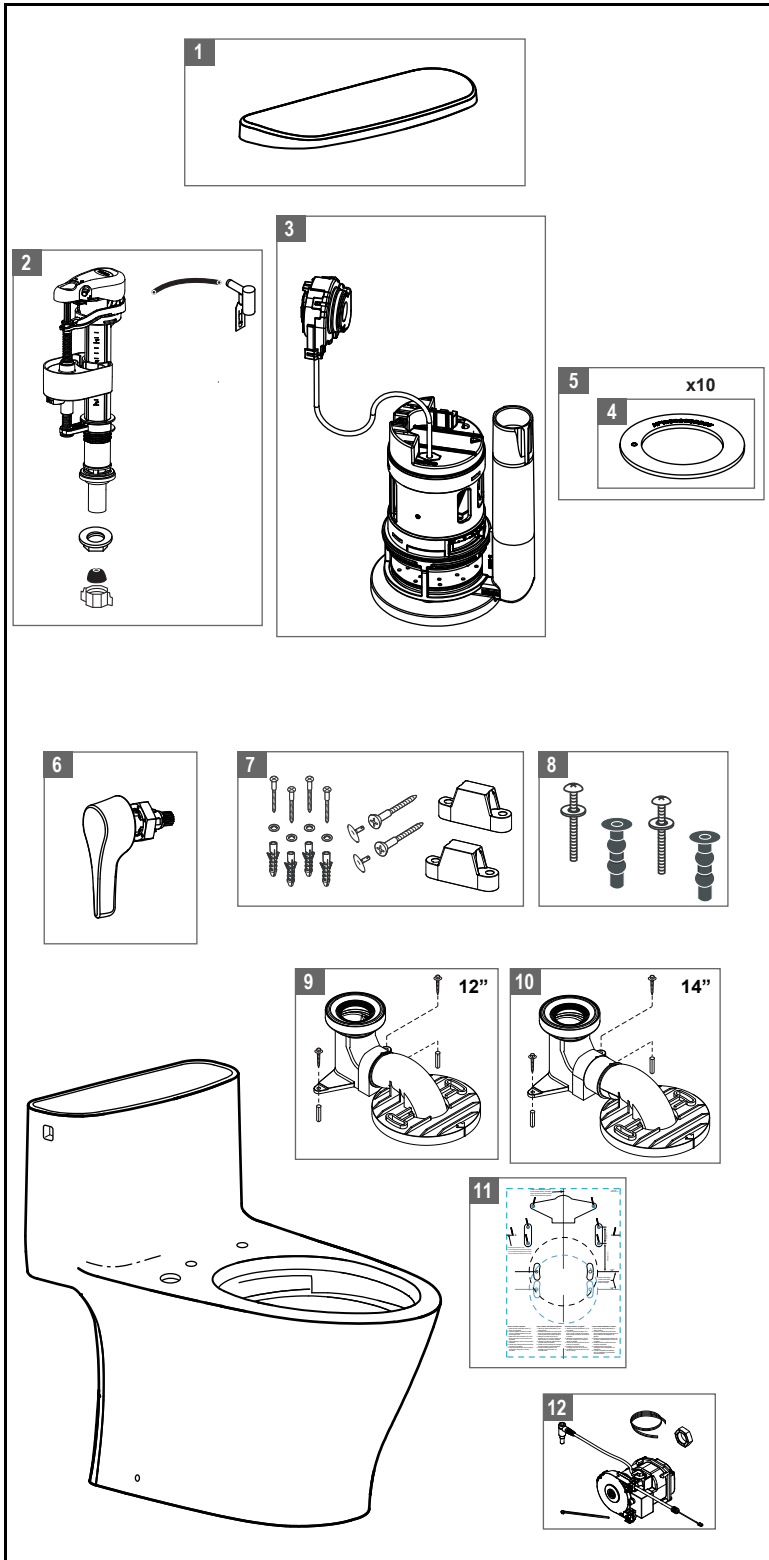

CST642CUFAT40 & CST642CUFGAT40

Nexus® 1G®

MS642124CUF, MS642124CUFG & MS642234CUFG

1.0 gpf Toilet, Elongated Bowl, Universal Height, TORNADO FLUSH®, CEFIONTECT®, Unifit Rough-in & Auto Flush

Item	Part Number	Description
1	TCU642CRU#01	Tank Lid - Cotton
	TCU642CRU#03	Tank Lid w/ Velcro Tape - Bone
	TCU642CRU#11	Tank Lid - Colonial White
	TCU642CRU#12	Tank Lid - Sedona Beige
	TCU642CRU#51	Tank Lid - Ebony
2	TSU82.35-A	Fill Valve
3	THU771-A	Flush Valve
4	THU474	Seal Gasket (1 piece)
5	THU475	Seal Gasket (10 pieces)
6	THU485#01	Trip Lever Handle - Cotton
	THU485#BN	Trip Lever Handle - Brushed Nickel
	THU485#CP	Trip Lever Handle - Chrome Plated
	THU485#MBL	Trip Lever Handle - Matte Black
	THU485#PN	Trip Lever Handle - Polished Nickel
7	THU764#01-A	Toilet Mounting Hardware - Cotton and Colonial White
	THU764#03-A	Toilet Mounting Hardware - Bone
	THU764#12-A	Toilet Mounting Hardware - Sedona Beige
	THU764#51-A	Toilet Mounting Hardware - Ebony
8	THU651N	Top Mounting Seat Hardware
9	TSU10W.12	Unifit - 12" Rough-in
10	TSU10W.14	Unifit - 14" Rough-in
11	0GU186-A	Template
12	THU881	Motor unit for Autoflush Single Flush 1G

Actual Product may vary slightly from illustration.

Note: