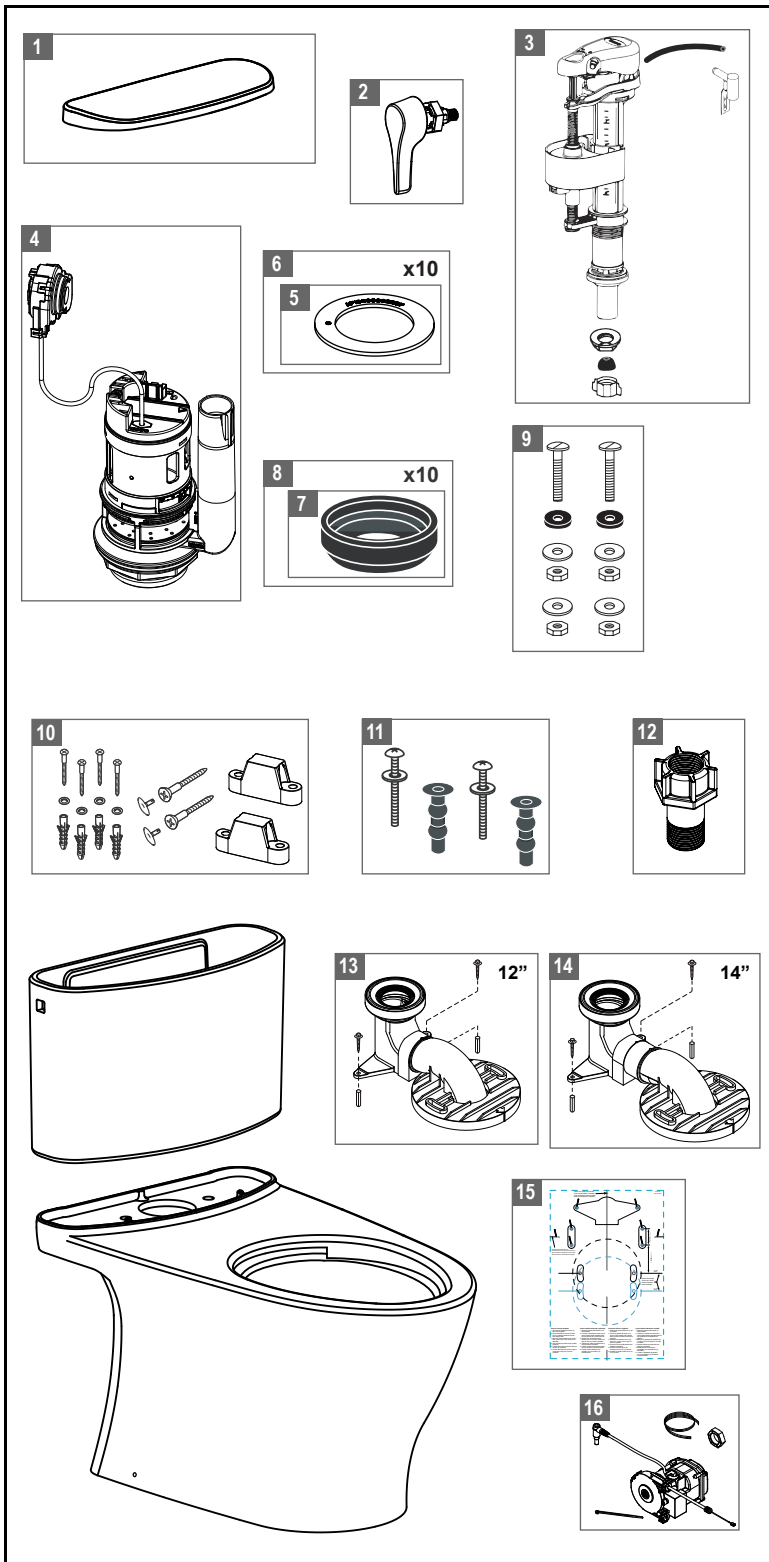

CT442CUFT40 & CT442CUFGT40

1.0 gpf Toilet, Elongated Bowl, Universal Height, TORNADO FLUSH®, CEFIONTECT®, Unifit Rough-in & Auto Flush

Item	Part Number	Description
1	TCU442CRU#01	Tank Lid - Cotton
	TCU442CRU#03	Tank Lid - Bone
	TCU442CRU#11	Tank Lid - Colonial White
	TCU442CRU#12	Tank Lid - Sedona Beige
	TCU442CRU#51	Tank Lid - Ebony
2	THU485#01	Trip Lever Handle - Cotton
	THU485#BN	Trip Lever Handle - Brushed Nickel
	THU485#CP	Trip Lever Handle - Chrome Plated
	THU485#MBL	Trip Lever Handle - Matte Black
	THU485#PN	Trip Lever Handle - Polished Nickel
3	TSU83.35-A	Fill Valve
4	THU759-A	Flush Valve
5	THU407	Seal Gasket (1 piece)
6	THU370	Seal Gasket (10 pieces)
7	9BU024E	Tank to Bowl Gasket
8	THU131	Tank to Bowl Gasket (10 pieces)
9	THU891-A	Tank Mounting Hardware Kit
10	THU764#01-A	Toilet Mounting Hardware - Cotton and Colonial White
	THU764#03-A	Toilet Mounting Hardware - Bone
	THU764#12-A	Toilet Mounting Hardware - Sedona Beige
	THU764#51-A	Toilet Mounting Hardware - Ebony
11	THU651N	Top Mounting Seat Hardware
12	9AU321-A	Fill Valve Extension Adapter
13	TSU10W.12	Unifit - 12" Rough-in
14	TSU10W.14	Unifit - 14" Rough-in
15	0GU186-A	Template
16	THU881	Motor unit for Autoflush Single Flush 1G

Actual Product may vary slightly from illustration.

Note: