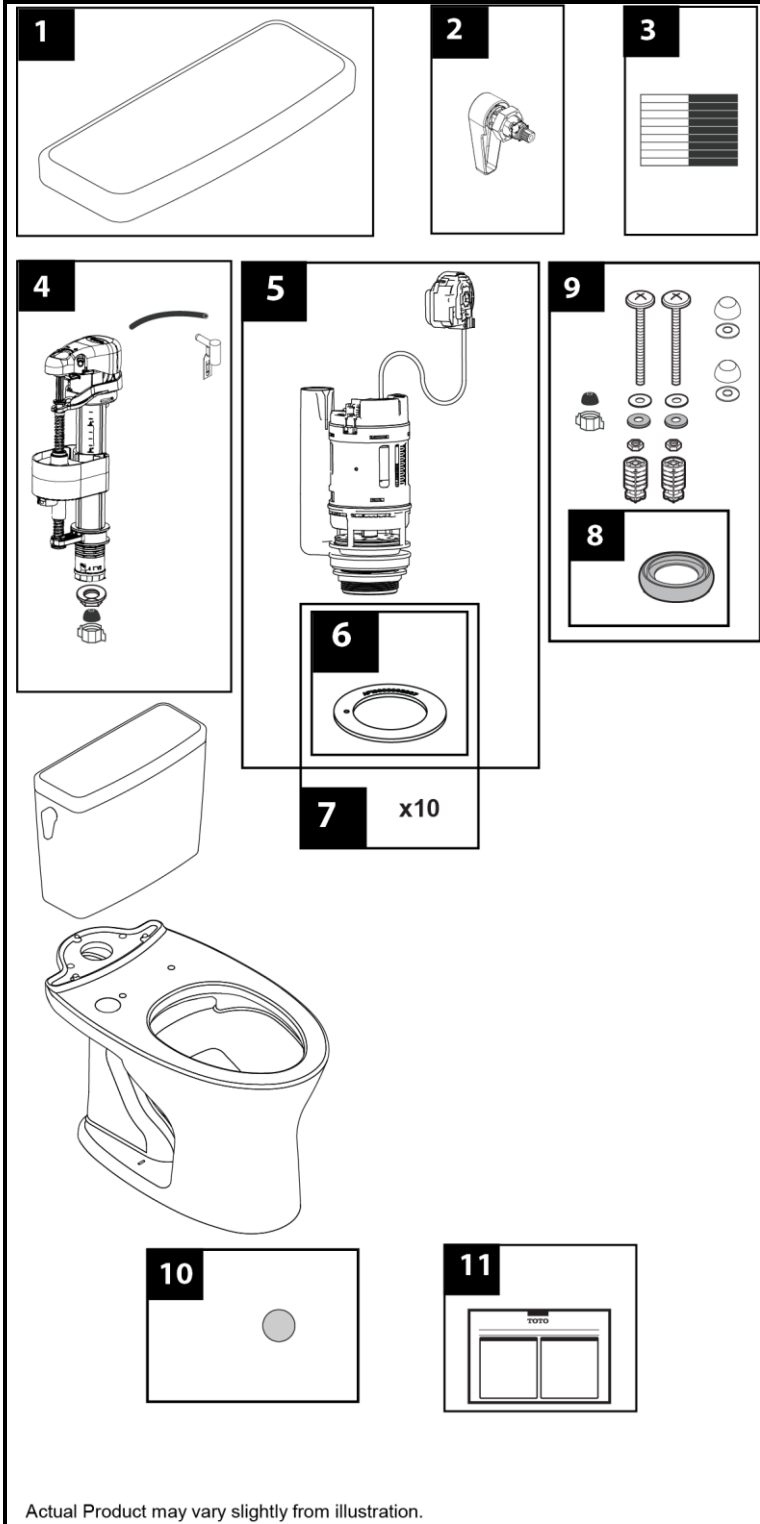

# CST746CSMF(G), MS746124CSMF(G), MW7463046CSMFG(A) & MW7463056CSMFG(A)

CST746CSMFG  
CT746CUFG  
ST746SMA

CST746CSMF  
CT746CUF  
ST746SMA

MS746124CSMFG  
CT746CUFGT40  
ST746SMA

MW7463046CSMFGA  
CT746CUFGT40  
ST746SMA

## 1.6 & 0.8gpf Toilet, Elongated DYNAMAX TORNADO FLUSH®

(including CEFIONTECT®, Right Hand Trip Lever)

Actual Product may vary slightly from illustration.

Actual Product may vary slightly from illustration.

Item	Part	Description
1	TCU746CR#01	Tank Lid w/ Velcro Tape - Cotton
	TCU746CR#03	Tank Lid w/ Velcro Tape - Bone
	TCU746CR#11	Tank Lid w/ Velcro Tape - Colonial White
	TCU746CR#12	Tank Lid w/ Velcro Tape - Sedona Beige
	TCU746CR#51	Tank Lid w/ Velcro Tape - Ebony
2	THU773#CP-A	Trip Lever Handle - Chrome Plated
	THU773#PN-A	Trip Lever Handle - Polished Nickel
	THU773#BN-A	Trip Lever Handle - Brushed Nickel
	THU773#01-A	Trip Lever Handle - Cotton
	THU774#CP-A	Trip Lever Right Handle - Chrome Plated
	THU774#PN-A	Trip Lever Right Handle - Polished Nickel
	THU774#BN-A	Trip Lever Right Handle - Brushed Nickel
	THU774#01-A	Trip lever Right Handle - Cotton
3	THU107	Velcro Tape
4	TSU833.07-A	Fill Valve Assembly
5	THU777S-A	Flush Valve Assembly, 1.6 & 0.8 GPF
	THU793-A	Flush Valve Assembly, 1.6 & 0.8 GPF(R.Hand Tanl)
6	9BU112E-A	Flush Tower Seal Gasket - 1 piece
7	THU744	Flush Tower Seal Gasket - 10 pieces
8	9BU109E-A	Tank to Bowl Gasket
9	THU778#01-A	Tank to Bowl Mounting Hardware - Cotton White
	THU778#03-A	Tank to Bowl Mounting Hardware - Bone
	THU778#11-A	Tank to Bowl Mounting Hardware - Colonial White.
	THU778#12-A	Tank to Bowl Mounting Hardware - Sedona Beige
	THU778#51-A	Tank to Bowl Mounting Hardware - Ebony
10	0EU147#01-A	Conceal Sticker - Cotton White
	0EU147#03-A	Conceal Sticker - Bone
	0EU147#11-A	Conceal Sticker - Colonial White
	0EU147#12-A	Conceal Sticker - Sedona Beige
	0EU147#51-A	Conceal Sticker - Ebony
11	0GU193	Installation Instructions