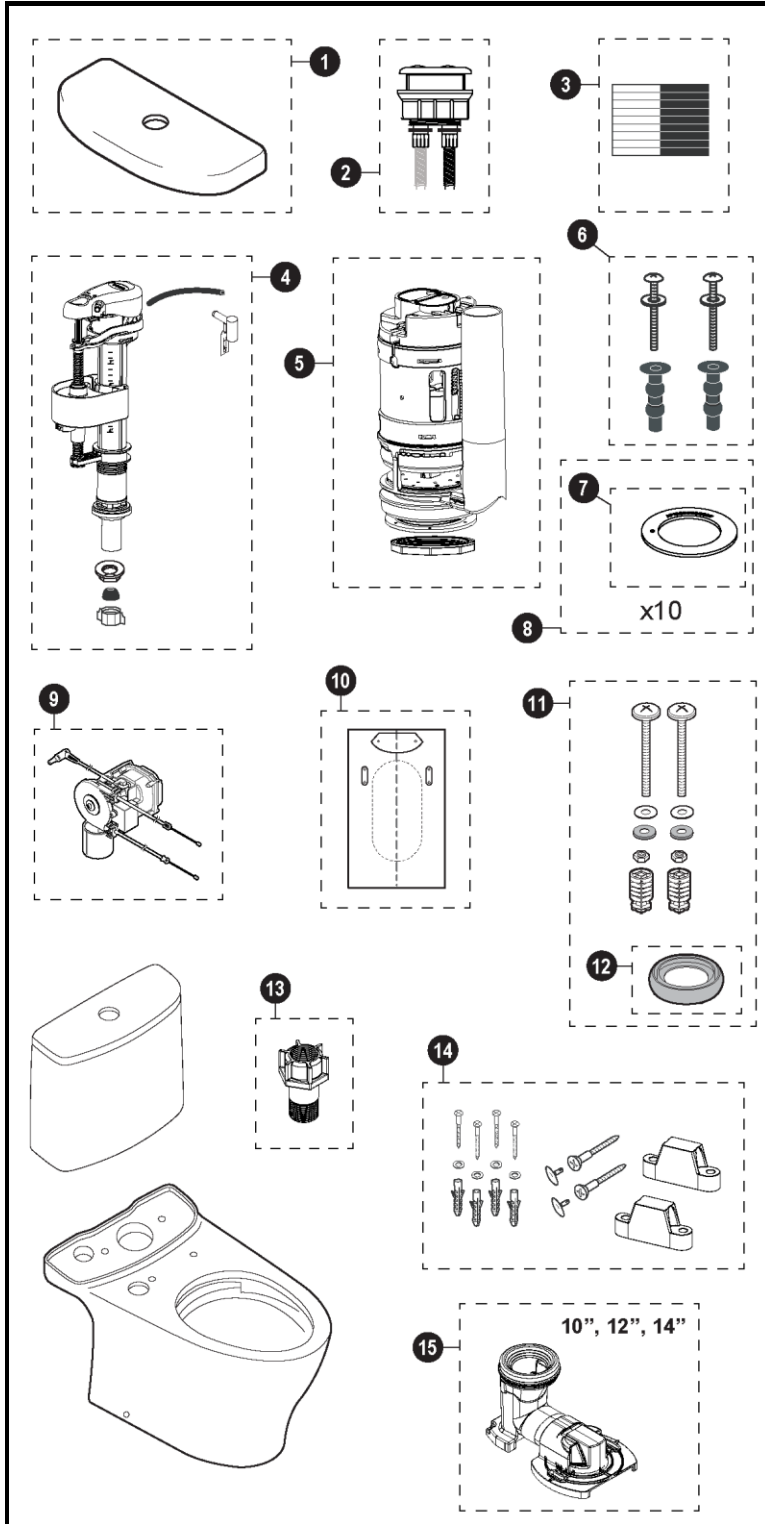

# MS446124CEMF(G), MS446234CEMFG, MW4463046CEMFG(A) & MW4463056CEMFG(A)

MS446124CEMF(G)  
CT446CUFGT40  
ST446EMA  
SS124

MS446234CEMFG  
CT446CUFGT40  
ST446EMA  
SS234

MW4463046CEMFG(A)  
CT446CUFGT40  
ST446EMA  
SW3046AT40

## Aquia® IV WASHLET®+ 1.28 & 0.8 Gpf Toilet, Elongated, Universal Height DYNAMAX TORNADO FLUSH®, Unifit Rough-in, (including CEFIONTECT® & Auto Flush)

Item	Part	Description
1	TCU446CRE#01	Tank Lid - Cotton
	TCU446CRE#03	Tank Lid - Bone
	TCU446CRE#11	Tank Lid - Colonial White
	TCU446CRE#12	Tank Lid - Sedone Beige
	TCU446CRE#51	Tank Lid - Ebony
2	THU735#01-A	Push Button Assembly - Cotton
	THU735#BN-A	Push Button Assembly - Brushed Nickel
	THU735#CP-A	Push Button Assembly - Chrome Plated
	THU735#PN-A	Push Button Assembly - Polished Nickel
3	THU107	Velcro Tape
4	TSU833.07-A	Fill Valve
5	THU738N-A	Flush Valve Assembly, 1.28gpf
6	THU651N	Seat Top Mounting Hardware
	9BU112E-A	Seal Gasket for Flush Valve (1 piece)
7	THU744	Seal Gasket for Flush Valve (10 pieces)
8	THU765	Auto Flush unit for Dual Flush
9	0GU181-A	12" Unifit Rough-in Template
	0GU182-A	10" & 14" Unifit Rough-in Template
10	THU741-A	Tank to Bowl Mounting Hardware
11	9BU109E-A	Tank to Bowl Gasket
12	9AU321-A	Fill Valve extension adapter
13	THU742#01-A	Toilet Mounting Hardware (for #01 & #11)
	THU742#03-A	Toilet Mounting Hardware
	THU742#12-A	Toilet Mounting Hardware
	THU742#51-A	Toilet Mounting Hardware
14	TSU08W.10	Unifit Rough-in 10"
	TSU08W.12	Unifit Rough-in 12"
	TSU08W.14	Unifit Rough-in 14"

### Product Number Explanations

**Two-Piece Toilet**

(MS) Toilet & Seat combo  
(MW) Toilet & Washlet combo  
(446) Toilet model  
(C) DYNAMAX TORNADO FLUSH®  
(E) 1.28 gpf / 4.8 Lpf  
(M) Dual Flush  
(F) Universal Height  
(G) CEFIONTECT®