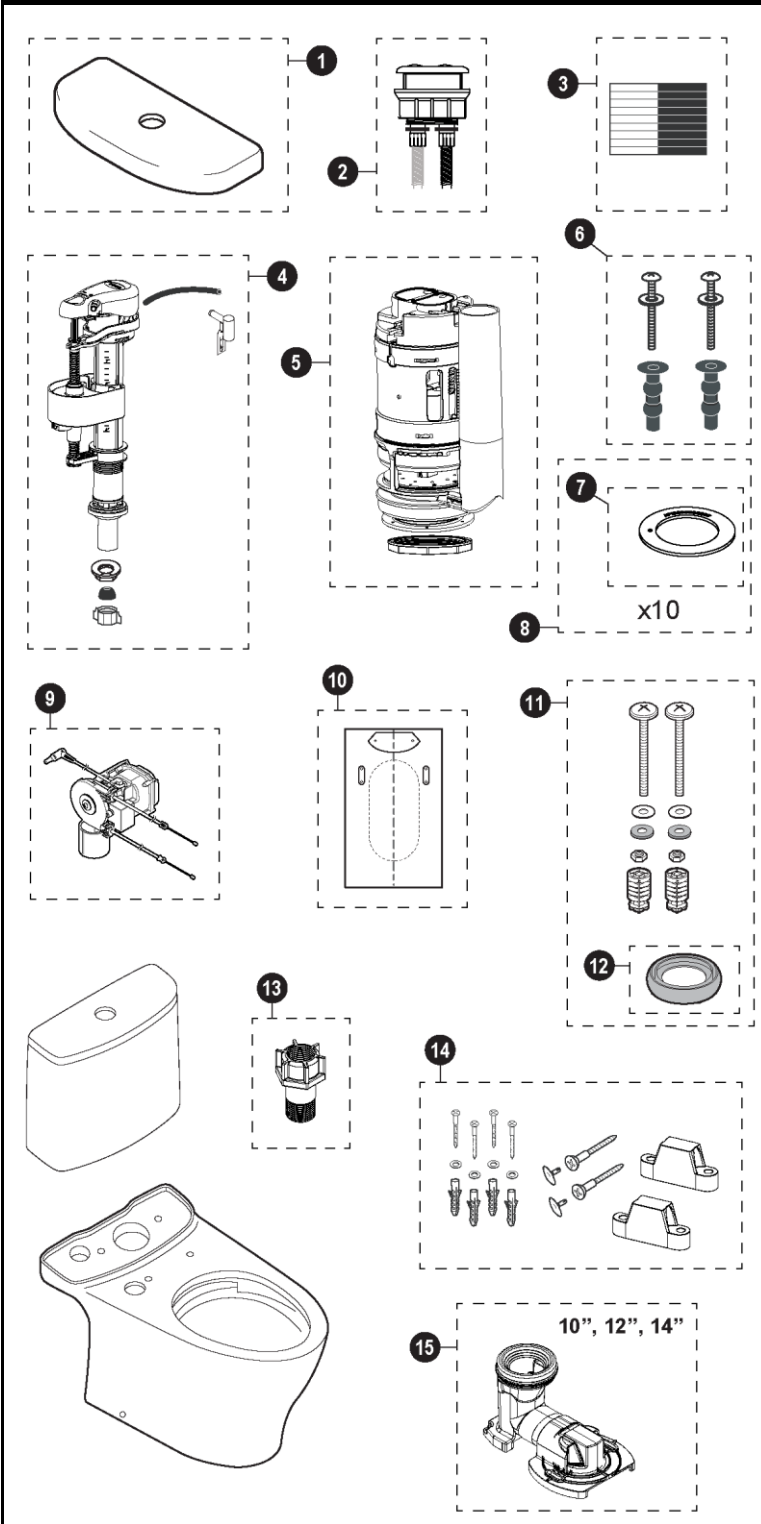

MS446124CEMF(G), MS446234CEMFG, MW4463046CEMFG(A) & MW4463056CEMFG(A)

MS446124CEMF(G)
CT446CUFGT40
ST446EMA
SS124

MS446234CEMFG
CT446CUFGT40
ST446EMA
SS234

MW4463046CEMFG(A)
CT446CUFGT40
ST446EMA
SW3046AT40

MW4463056CEMFG(A)
CT446CUFGT40
ST446EMA
SW3056AT40

Aquia® IV WASHLET®+ 1.28 & 0.8 Gpf Toilet, Elongated, Universal Height DYNAMAX TORNADO FLUSH®, Unifit Rough-in, (including CEFIONTECT® & Auto Flush)

Item	Part	Description
1	TCU446CRE#01 TCU446CRE#03 TCU446CRE#11 TCU446CRE#12 TCU446CRE#51	Tank Lid - Cotton Tank Lid - Bone Tank Lid - Colonial White Tank Lid - Sedone Beige Tank Lid - Ebony
2	THU735#01-A THU735#BN-A THU735#CP-A THU735#PN-A	Push Button Assembly - Cotton Push Button Assembly - Brushed Nickel Push Button Assembly - Chrome Plated Push Button Assembly - Polished Nickel
3	THU107	Velcro Tape
4	TSU83.07-A	Fill Valve
5	THU738R-A	Flush Valve Assembly, 1.28gpf
6	THU651N	Seat Top Mounting Hardware
7	9BU112E-A	Seal Gasket for Flush Valve (1 piece)
8	THU744	Seal Gasket for Flush Valve (10pieces)
9	THU765	Auto Flush unit for Dual Flush
10	0GU181-A 0GU182-A	12" Unifit Rough-in Template 10" & 14" Unifit Rough-in Template
11	THU741-A	Tank to Bowl Mounting Hardware
12	9BU109E-A	Tank to Bowl Gasket
13	9AU321-A	Fill Valve extension adapter
14	THU742#01-A THU742#03-A THU742#12-A THU742#51-A	Toilet Mounting Hardware (for #01 & #11) Toilet Mounting Hardware Toilet Mounting Hardware Toilet Mounting Hardware
15	TSU08W.10 TSU08W.12 TSU08W.14	Unifit Rough-in 10" Unifit Rough-in 12" Unifit Rough-in 14"

Note:

Product Number Explanations

Two-Piece Toilet

(MS) Toilet & Seat combo
(MW) Toilet & Washlet combo
(446) Toilet model
(C) DYNAMAX TORNADO FLUSH®
(E) 1.28 gpf / 4.8 Lpf
(M) Dual Flush
(F) Universal Height
(G) CEFIONTECT®

Tank

(ST) Tank
(446) Tank Model
(E) 1.28 gpf / 4.8 Lpf
(M) Dual Flush
(A) Auto Flush compatible

Bowl

(CT) Skirted Bowl
(446) Bowl Model
(C) DYNAMAX TORNADO FLUSH®
(F) Universal Height
(G) CEFIONTECT®
(T40) WASHLET®+