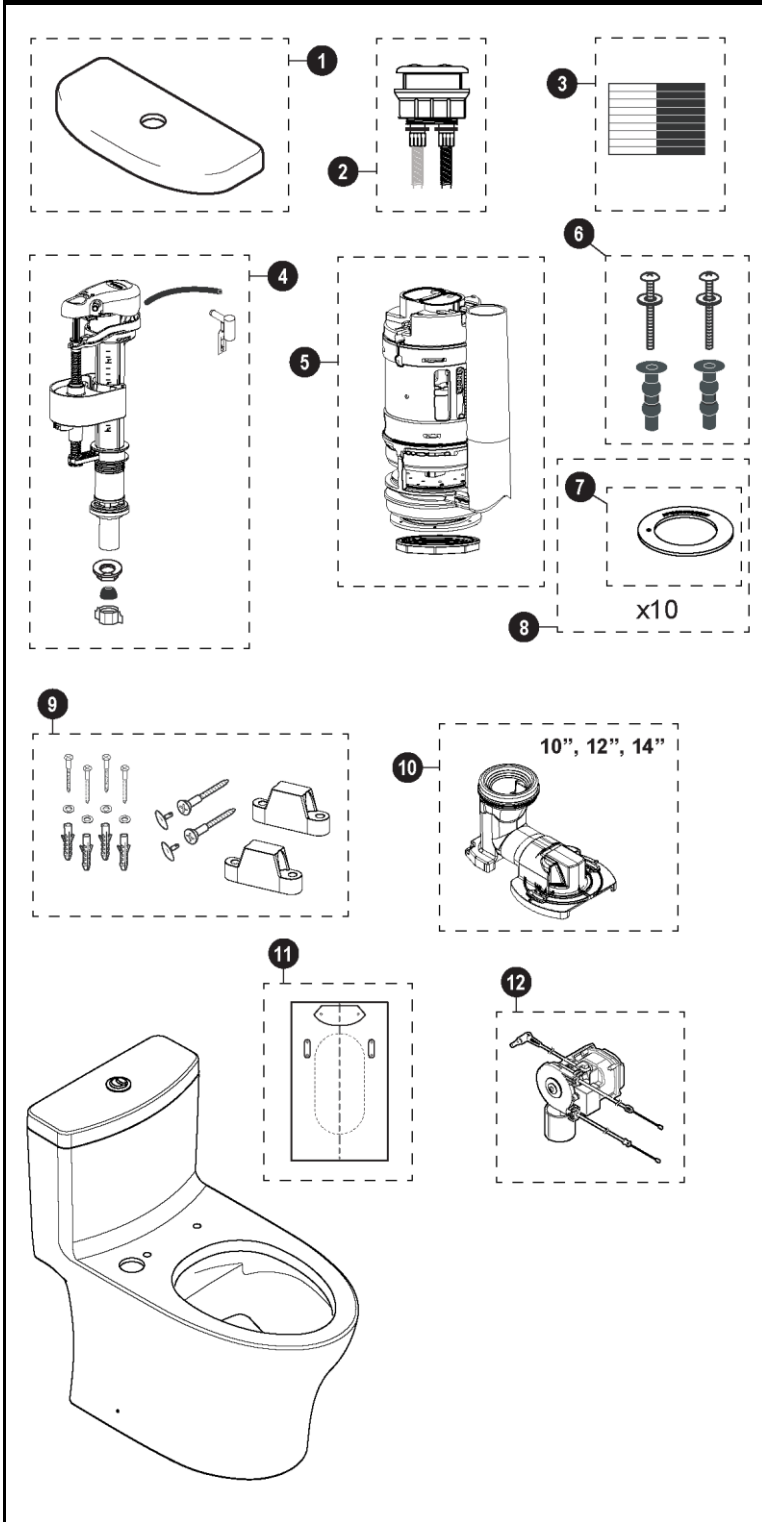

MS646124CEMF(G), MS646234CEMFG, CST646CEMFGAT40, MW6463046CEMFG(A) & MW6463056CEMFG(A)

MS646124CEMF(G) MS646234CEMFG MW6463046CEMFG(A) MW6463056CEMFG(A)
 CST646CEMF(G)AT40 CST646CEMFGAT40 CST646CEMFGAT40 CST646CEMFGAT40
 SS124 SS234 SW3046AT40 SW3056AT40

Aquia® IV WASHLET®+
1.28 & 0.8 Gpf Toilet, Elongated, Universal Height,
DYNAMAX TORNADO FLUSH®, Unifit Rough-in,
(including CEFIONTECT® & Auto Flush)

Item	Part	Description
1	TCU646CRE#01 TCU642CRE#03 TCU646CRE#11 TCU646CRE#12 TCU646CRE#51	Tank Lid w/ velcro tape - Cotton Tank Lid w/ velcro tape - Bone Tank Lid w/ velcro tape - Colonial White Tank Lid w/ velcro tape - Sedona Beige Tank Lid w/ velcro tape - Ebony
2	THU736#01-A THU736#BN-A THU736#CP-A THU736#PN-A	Push Button Assembly - Cotton Push Button Assembly - Brushed Nickel Push Button Assembly - Chrome Plated Push Button Assembly - Polished Nickel
3	THU107	Velcro Tape
4	TSU99A.X	Fill Valve
5	THU740S-A	Flush Valve Assembly, 1.28gpf
6	THU651N	Seat Top Mounting Hardware
7	9BU112E-A	Flush Valve Seal Gasket - 1piece
8	THU744	Flush Valve Seal Gasket - 10pieces
9	THU742#01-A THU742#03-A THU742#12-A THU742#51-A	Toilet Mounting Hardware (for #01 & #11) Toilet Mounting Hardware Toilet Mounting Hardware Toilet Mounting Hardware
10	TSU08W.10 TSU08W.12 TSU08W.14	10" Unifit Rough-in 12" Unifit Rough-in 14" Unifit Rough-in
11	0GU181-A 0GU182-A	12" Unifit Rough-in Installation Template 10" & 14" Unifit Rough-in Installation Template
12	THU765	Auto Flush unit for Dual Flush

Note:

Product Number Explanations

One-piece Toilet

(CST) Gravity Type Toilet
 (MS) Toilet & Seat combo
 (MW) Toilet & Washlet combo
 (646) Model

(C) DYNAMAX
 TORNADO FLUSH®
 (E) 1.28 gpf
 (M) Dual Flush
 (G) CEFIONTECT®
 (T40) WASHLET®+