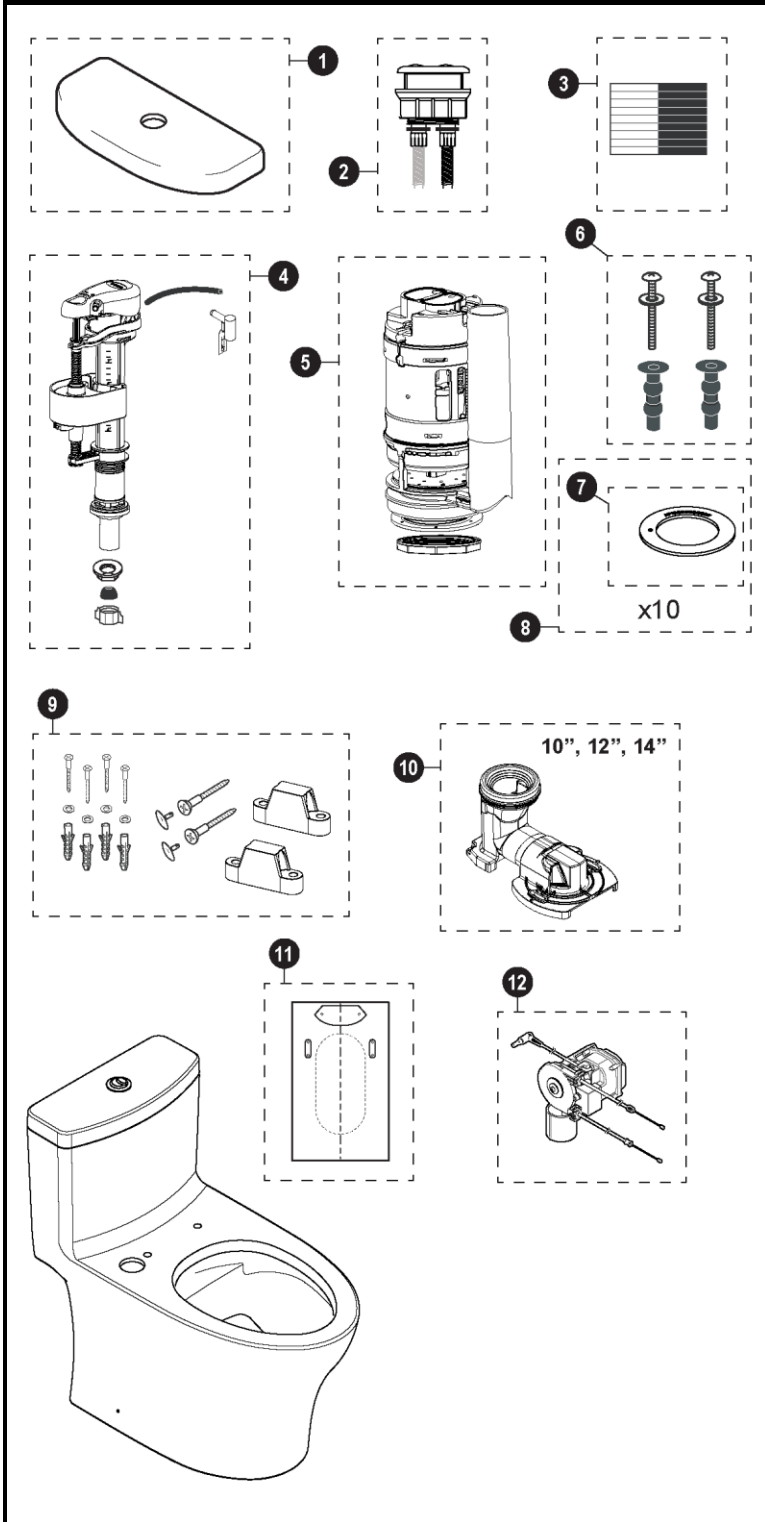

**MS646124CUMF(G), MS646234CUMFG, CST646CUMFGAT40, MW6463046CUMFG(A) &  
MW6463056CUMFG(A)**

MS646124CUMF(G)  
CST646CUMF(G)AT40  
SS124

MS646234CUMFG  
CST646CUMFGAT40  
SS234

MW6463046CUMFG(A)  
CST646CUMFGAT40  
SW3046AT40

MW6463056CUMFG(A)  
CST646CUMFGAT40  
SW3056AT40

**Aquia® IV 1G® WASHLET®+  
1.0 & 0.8 Gpf Toilet, Elongated, Universal Height,  
DYNAMAX TORNADO FLUSH®, Unifit Rough-in,  
(including CEFIONTECT® & Auto Flush)**

Item	Part	Description
1	TCU646CRU#01 TCU642CRU#03 TCU646CRU#11 TCU646CRU#12 TCU646CRU#51	Tank Lid w/ velcro tape - Cotton Tank Lid w/ velcro tape - Bone Tank Lid w/ velcro tape - Colonial White Tank Lid w/ velcro tape - Sedona Beige Tank Lid w/ velcro tape - Ebony
2	THU736#01-A THU736#BN-A THU736#CP-A THU736#PN-A	Push Button Assembly - Cotton Push Button Assembly - Brushed Nickel Push Button Assembly - Chrome Plated Push Button Assembly - Polished Nickel
3	THU107	Velcro Tape
4	TSU821.07-A	Fill Valve
5	THU739S-A	Flush Valve Assembly, 1.0gpf
6	THU651N	Seat Top Mounting Hardware
7	9BU112E-A	Flush Valve Seal Gasket - 1 piece
8	THU744 THU742#01-A THU742#03-A THU742#12-A THU742#51-A	Flush Valve Seal Gasket - 10 pieces Toilet Mounting Hardware (for #01 & #11) Toilet Mounting Hardware Toilet Mounting Hardware Toilet Mounting Hardware
10	TSU08W.10 TSU08W.12 TSU08W.14	10" Unifit Rough-in 12" Unifit Rough-in 14" Unifit Rough-in
11	0GU181-A 0GU182-A	12" Unifit Rough-in Installation Template 10" & 14" Unifit Rough-in Installation Template
12	THU765	Auto Flush unit for Dual Flush

**Note:**

**Product Number Explanations**

**One-piece Toilet**

(CST) Gravity Type Toilet  
(MS) Toilet & Seat combo  
(MW) Toilet & Washlet combo  
(646) Model

(C) DYNAMAX  
TORNADO FLUSH®  
(U) 1.0 gpf  
(M) Dual Flush  
(G) CEFIONTECT®  
(T40) WASHLET®+