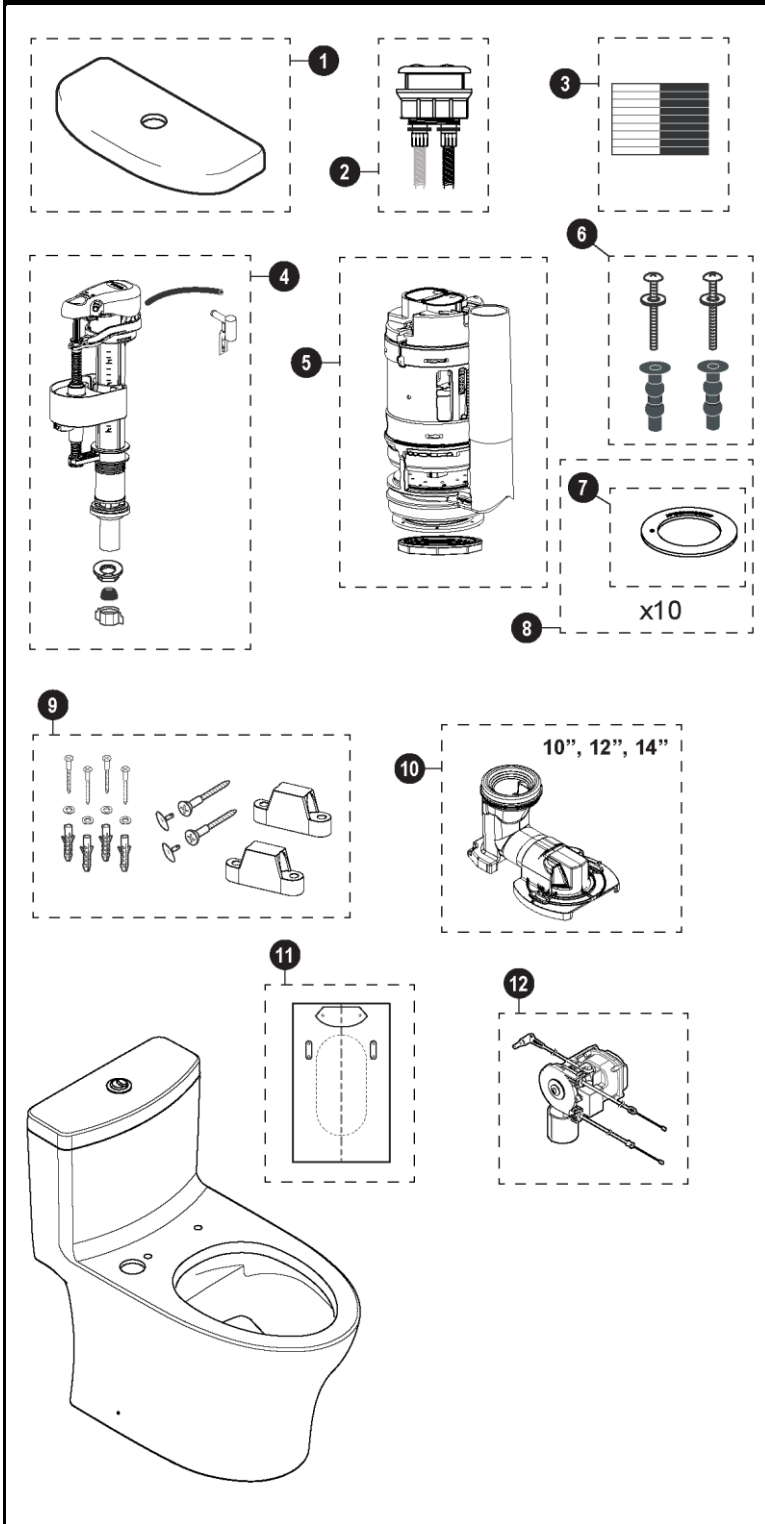

**MS646124CUMF(G), MS646234CUMFG, CST646CUMFGAT40, MW6463046CUMFG(A) & MW6463056CUMFG(A)**

MS646124CUMF(G)  
CST646CUMFG(G)AT40  
SS124

MS646234CUMFG  
CST646CUMFGAT40  
SS234

MW6463046CUMFG(A)  
CST646CUMFGAT40  
SW3046AT40

MW6463056CUMFG(A)  
CST646CUMFGAT40  
SW3056AT40

**Aquia® IV 1G® WASHLET®+  
1.0 & 0.8 Gpf Toilet, Elongated, Universal Height,  
DYNAMAX TORNADO FLUSH®, Unifit Rough-in,  
(including CEFIONTECT® & Auto Flush)**

Item	Part	Description
1	TCU646CRU#01 TCU642CRU#03 TCU646CRU#11 TCU646CRU#12 TCU646CRU#51	Tank Lid w/ velcro tape - Cotton Tank Lid w/ velcro tape - Bone Tank Lid w/ velcro tape - Colonial White Tank Lid w/ velcro tape - Sedona Beige Tank Lid w/ velcro tape - Ebony
2	THU736#01-A THU736#BN-A THU736#CP-A THU736#PN-A	Push Button Assembly - Cotton Push Button Assembly - Brushed Nickel Push Button Assembly - Chrome Plated Push Button Assembly - Polished Nickel
3	THU107	Velcro Tape
4	TSU81.07-A	Fill Valve
5	THU739R-A	Flush Valve Assembly, 1.28gpf
6	THU651N	Seat Top Mounting Hardware
7	9BU112E-A	Flush Valve Seal Gasket - 1piece
8	THU744	Flush Valve Seal Gasket - 10pieces
9	THU742#01-A THU742#03-A THU742#12-A THU742#51-A	Toilet Mounting Hardware (for #01 & #11) Toilet Mounting Hardware Toilet Mounting Hardware Toilet Mounting Hardware
10	TSU08W.10 TSU08W.12 TSU08W.14	10" Unifit Rough-in 12" Unifit Rough-in 14" Unifit Rough-in
11	0GU181-A 0GU182-A	12" Unifit Rough-in Installation Template 10" & 14" Unifit Rough-in Installation Template
12	THU765	Auto Flush unit for Dual Flush

**Note:**

**Product Number Explanations**

**One-piece Toilet**

(CST) Gravity Type Toilet  
(MS) Toilet & Seat combo  
(MW) Toilet & Washlet combo  
(646) Model

(C) DYNAMAX  
TORNADO FLUSH®  
(U) 1.0 gpf  
(M) Dual Flush  
(G) CEFIONTECT®  
(T40) WASHLET®+