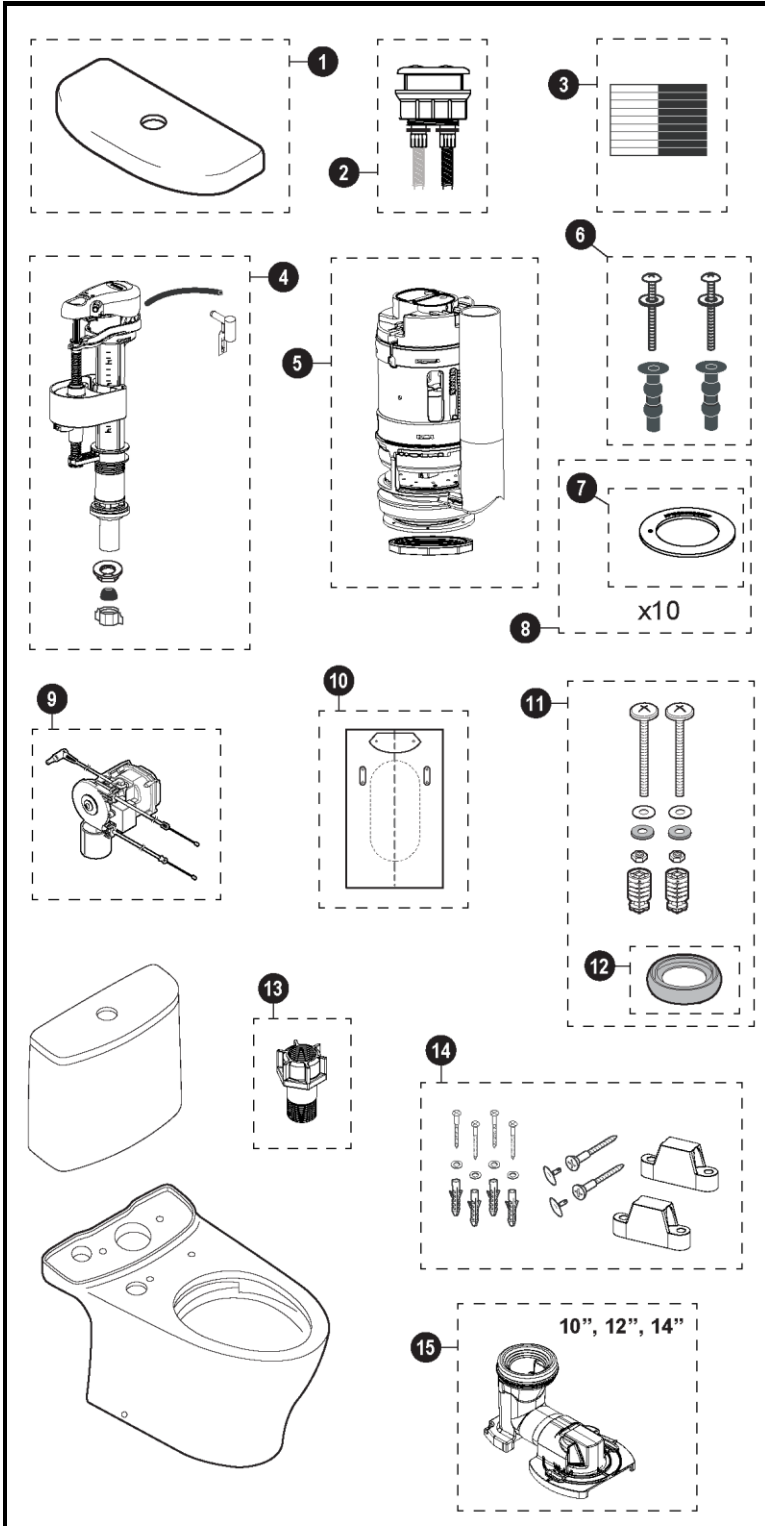

# MS446124CUM(G), MS446234CUMG, MW4463046CUMG(A) & MW4463056CUMG(A)

MS446124CUM(G)  
CT446CU(G)T40  
ST446UMA  
SS124

MS446234CUMG  
CT446CUGT40  
ST446UMA  
SS234

MW4463046CUMG(A)  
CT446CUGT40  
ST446UMA  
SW3046AT40

## Aquia® IV 1G WASHLET®+ 1.0 & 0.8 Gpf Toilet, Elongated, Regular Height DYNAMAX TORNADO FLUSH®, Unifit Rough-in, (including CEFIONTECT® & Auto Flush)

Item	Part	Description
1	TCU446CRU#01	Tank Lid - Cotton
	TCU446CRU#03	Tank Lid - Bone
	TCU446CRU#11	Tank Lid - Colonial White
	TCU446CRU#12	Tank Lid - Sedone Beige
	TCU446CRU#51	Tank Lid - Ebony
2	THU735#01-A	Push Button Assembly - Cotton
	THU735#BN-A	Push Button Assembly - Brushed Nickel
	THU735#CP-A	Push Button Assembly - Chrome Plated
	THU735#PN-A	Push Button Assembly - Polished Nickel
3	THU107	Velcro Tape
4	TSU99A.X	Fill Valve
5	THU737N-A	Flush Valve Assembly, 1.0gpf
6	THU651N	Seat Top Mounting Hardware
7	9BU112E-A	Seal Gasket for Flush Valve (1 piece)
8	THU744	Seal Gasket for Flush Valve (10pieces)
9	THU765	Auto Flush unit for Dual Flush
10	0GU181-A	12" Unifit Rough-in Template
	0GU182-A	10" & 14" Unifit Rough-in Template
11	THU741-A	Tank to Bowl Mounting Hardware
12	9BU109E-A	Tank to Bowl Gasket
13	9AU321-A	Fill Valve extension adapter
14	THU742#01-A	Toilet Mounting Hardware (for #01 & #11)
	THU742#03-A	Toilet Mounting Hardware
	THU742#12-A	Toilet Mounting Hardware
	THU742#51-A	Toilet Mounting Hardware
15	TSU08W.10	Unifit Rough-in 10"
	TSU08W.12	Unifit Rough-in 12"
	TSU08W.14	Unifit Rough-in 14"

### Product Number Explanations

**Two-Piece Toilet**

(MS) Toilet & Seat combo  
(MW) Toilet & Washlet combo  
(446) Toilet model  
(C) DYNAMAX TORNADO FLUSH®  
(U) 1.0 gpf  
(M) Dual Flush  
(G) CEFIONTECT®