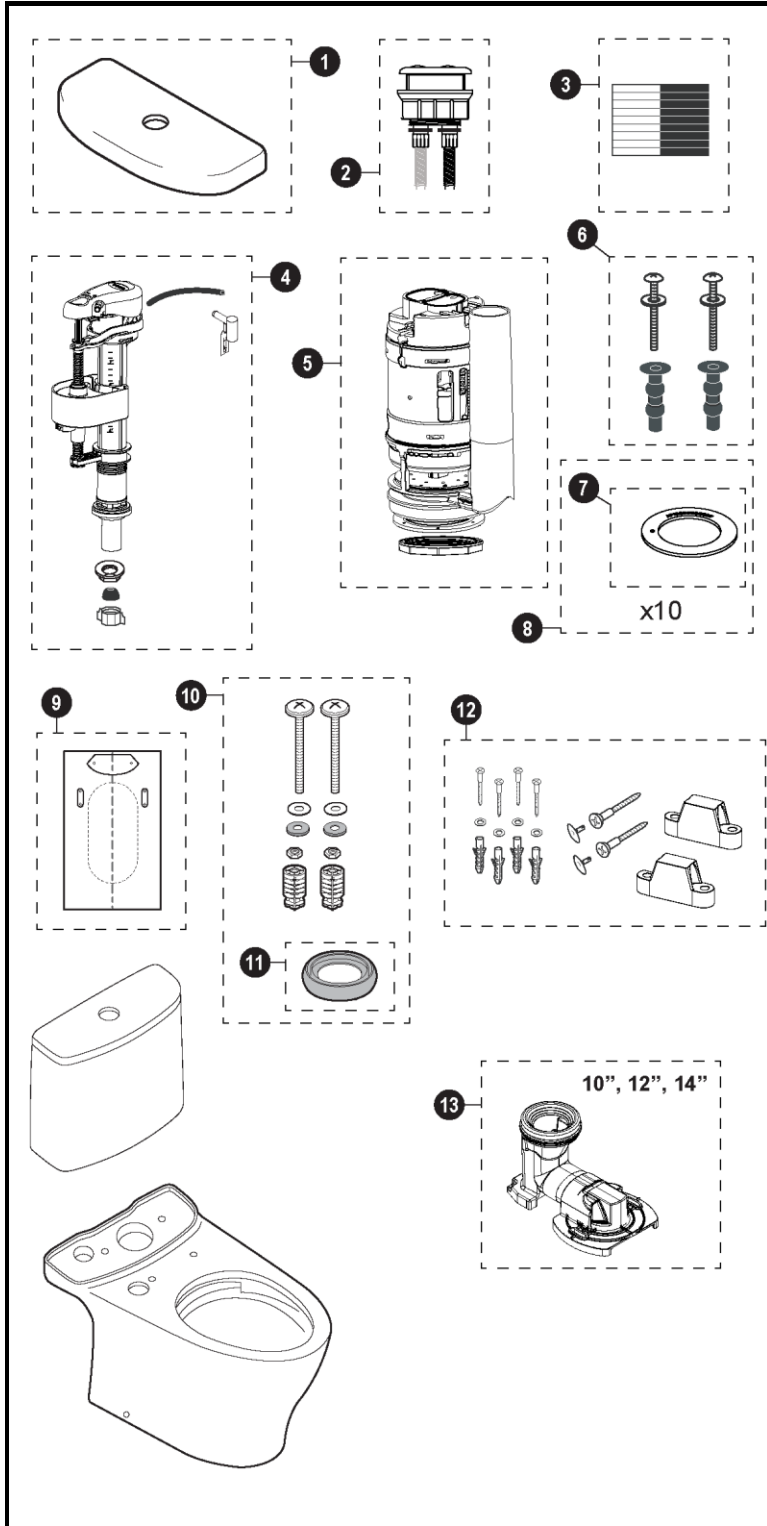

Aquia® IV 1G
1.0 & 0.8 Gpf Dual Flush Toilet, Elongated,
DynaMax Tornado Flush®, Universal Height,
Unifit Rough-in & CEFIONTECT®

Item	Part	Description
1	TCU446CRU#01	Tank Lid - Cotton
	TCU446CRU#03	Tank Lid - Bone
	TCU446CRU#11	Tank Lid - Colonial White
	TCU446CRU#12	Tank Lid - Sedone Beige
	TCU446CRU#51	Tank Lid - Ebony
2	THU735#01-A	Push Button Assembly - Cotton
	THU735#BN-A	Push Button Assembly - Brushed Nickel
	THU735#CP-A	Push Button Assembly - Chrome Plated
	THU735#PN-A	Push Button Assembly - Polished Nickel
3	THU107	Velcro Tape
4	TSU83.07-A	Fill Valve
5	THU737N-A	Flush Valve Assembly, 1.0gpf
6	THU651N	Seat Top Mounting Hardware
7	9BU112E-A	Seal Gasket for Flush Valve (1 piece)
8	THU744	Seal Gasket for Flush Valve (10 pieces)
9	0GU181-A	12" Unifit Rough-in Template
	0GU182-A	10" & 14" Unifit Rough-in Template
10	THU741-A	Tank to Bowl Mounting Hardware
11	9BU109E-A	Tank to Bowl Gasket
12	THU742#01-A	Toilet Mounting Hardware (for #01 & #11)
	THU742#03-A	Toilet Mounting Hardware
	THU742#12-A	Toilet Mounting Hardware
	THU742#51-A	Toilet Mounting Hardware
13	TSU08W.10	Unifit Rough-in 10"
	TSU08W.12	Unifit Rough-in 12"
	TSU08W.14	Unifit Rough-in 14"

Note:

Product Number Explanations

Two-piece Toilet

(CST) Gravity Type Toilet
(446) Model
(C) DynaMax Tornado Flush®
(U) 1.0gpf
(M) Dual Flush
(F) Universal Height
(G) CEFIONTECT®

Tank

(ST) Tank
(446) Model
(U) 1.0gpf
(M) Dual Flush

Bowl

(CT) Bowl
(446) Model
(C) DynaMax Tornado
Flush®
(F) Universal Height
(G) CEFIONTECT®

Actual Product may vary slightly from illustration.