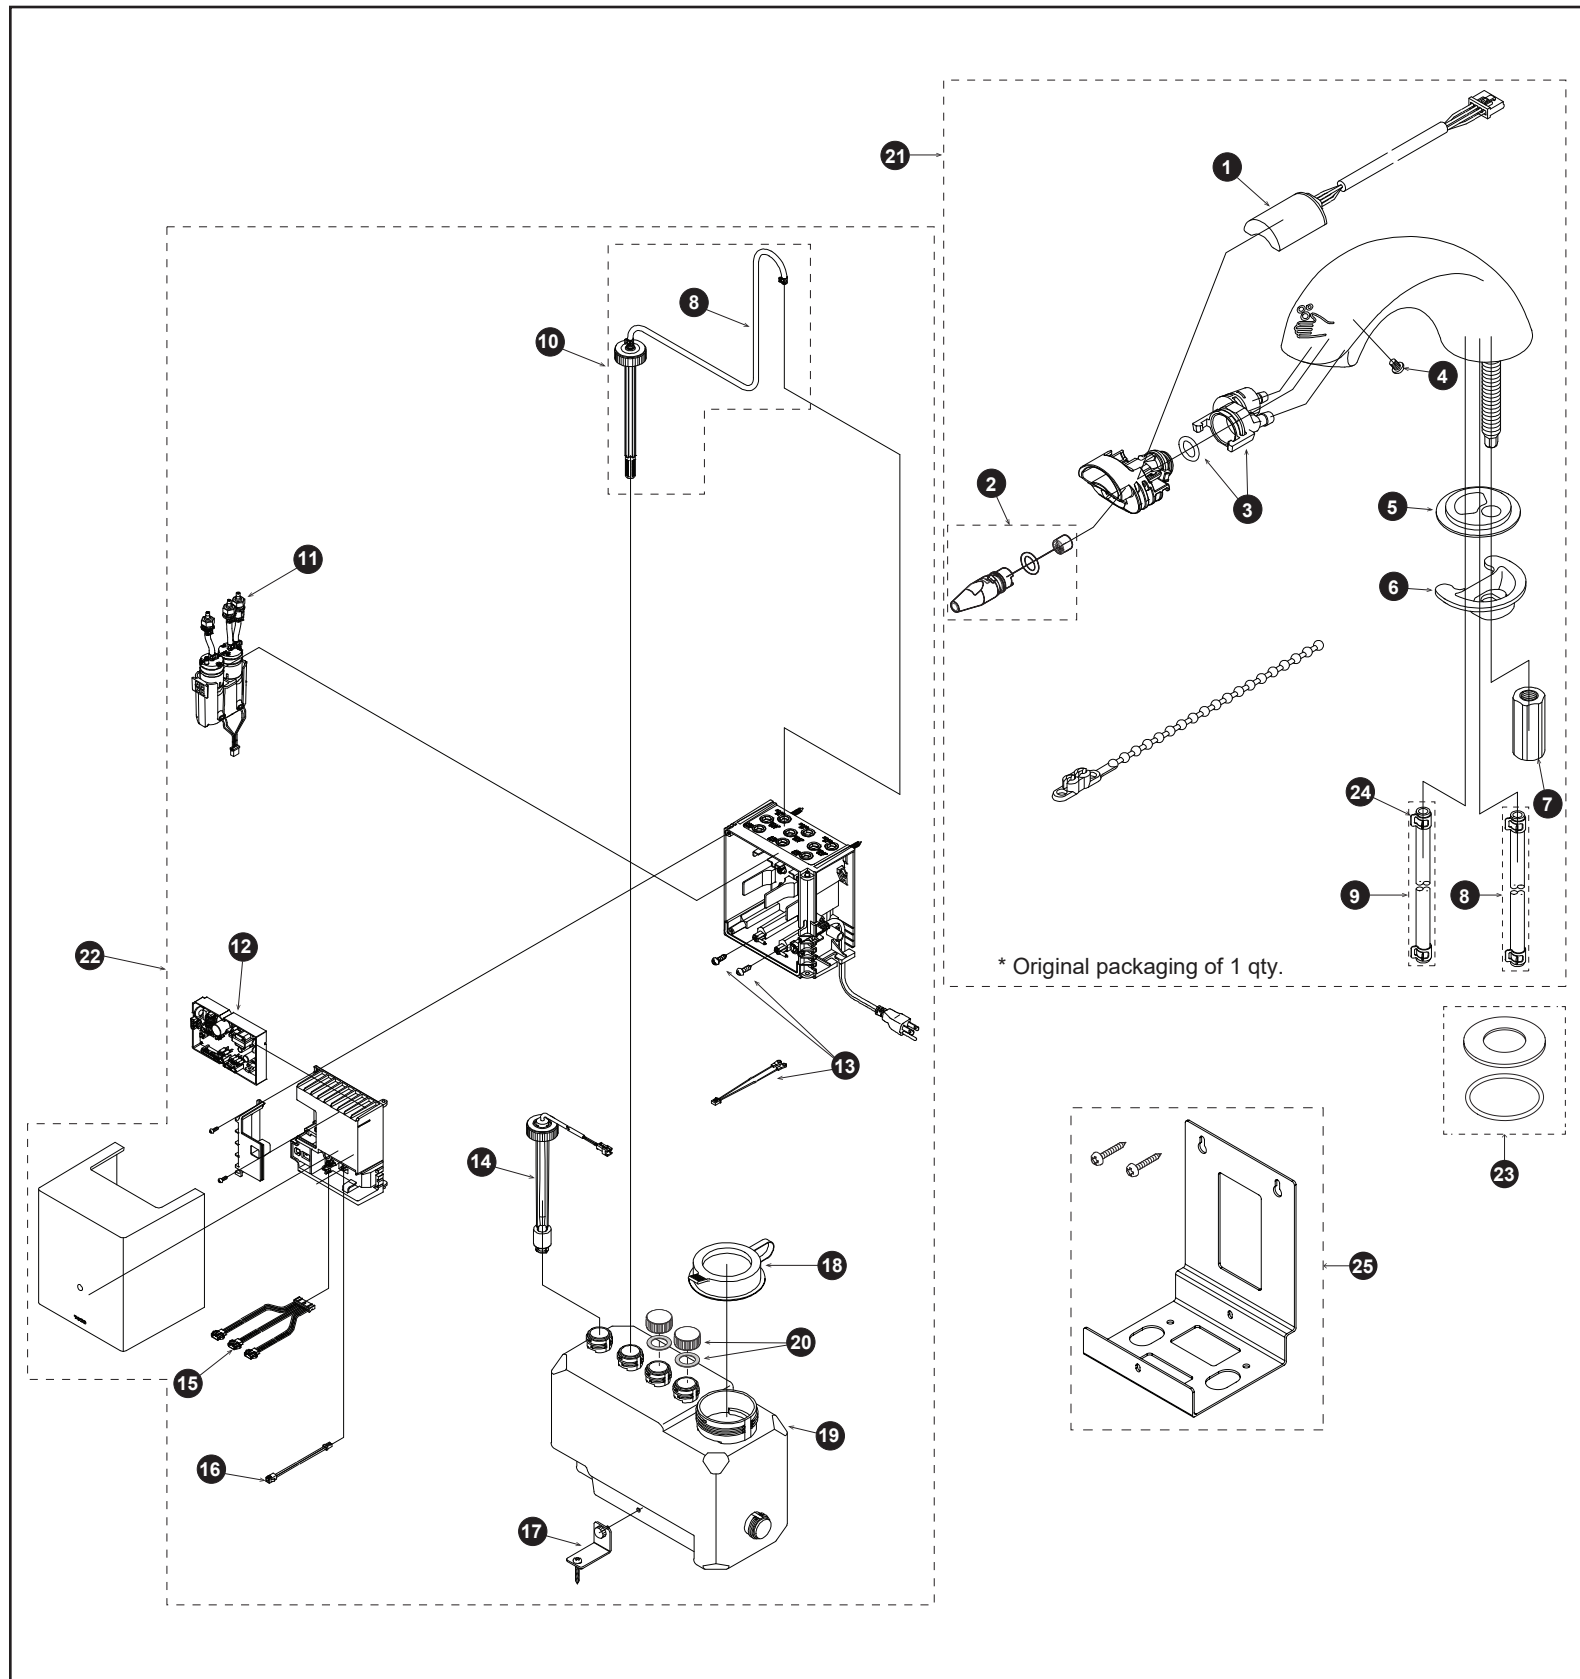

**Auto Soap Dispenser, 1 Spout,
Controller and Tank Reservoir**

**Auto Soap Dispenser, 1 Spout,
Controller and Tank Reservoir**

Item	Part	Description
1	THP3337	Sensor
2	THP3338	Spout nozzle
3	THP3363	Soap Mixing Chamber
4	THP3339	Screw M3x4
5	THP3340	Rubber Gasket
6	THP5369	Washer
7	THP5370	Mounting Nut
8	THP3341	Clear soap hose (L=78-3/4", 2000mm)
9	THP3342	Blue air hose (L=66-15/16", 1700mm)
10	THP3343	Tank joint
11	THP3344	Soap and air pump
12	THP3345	Controller board
13	THP3346	Ground wire w/ screws
14	THP3347	Float switch
15	THP3348	Sensor sockets
16	THP3349	Float switch connector
17	THP3350	Soap tank bracket set
18	THP3351	Soap tank cap
19	THP3352	Soap Tank
20	THP3364	Cap
21	TLK03001G#CP	Spout*
22	TLK01101UA	Controller
23	THP3140#CP	Escutcheon for 1-1/8"~1-1/2" (28~38mm) hole
24	THP3365	Hose Clamp
25	THP3374	Mount Bracket