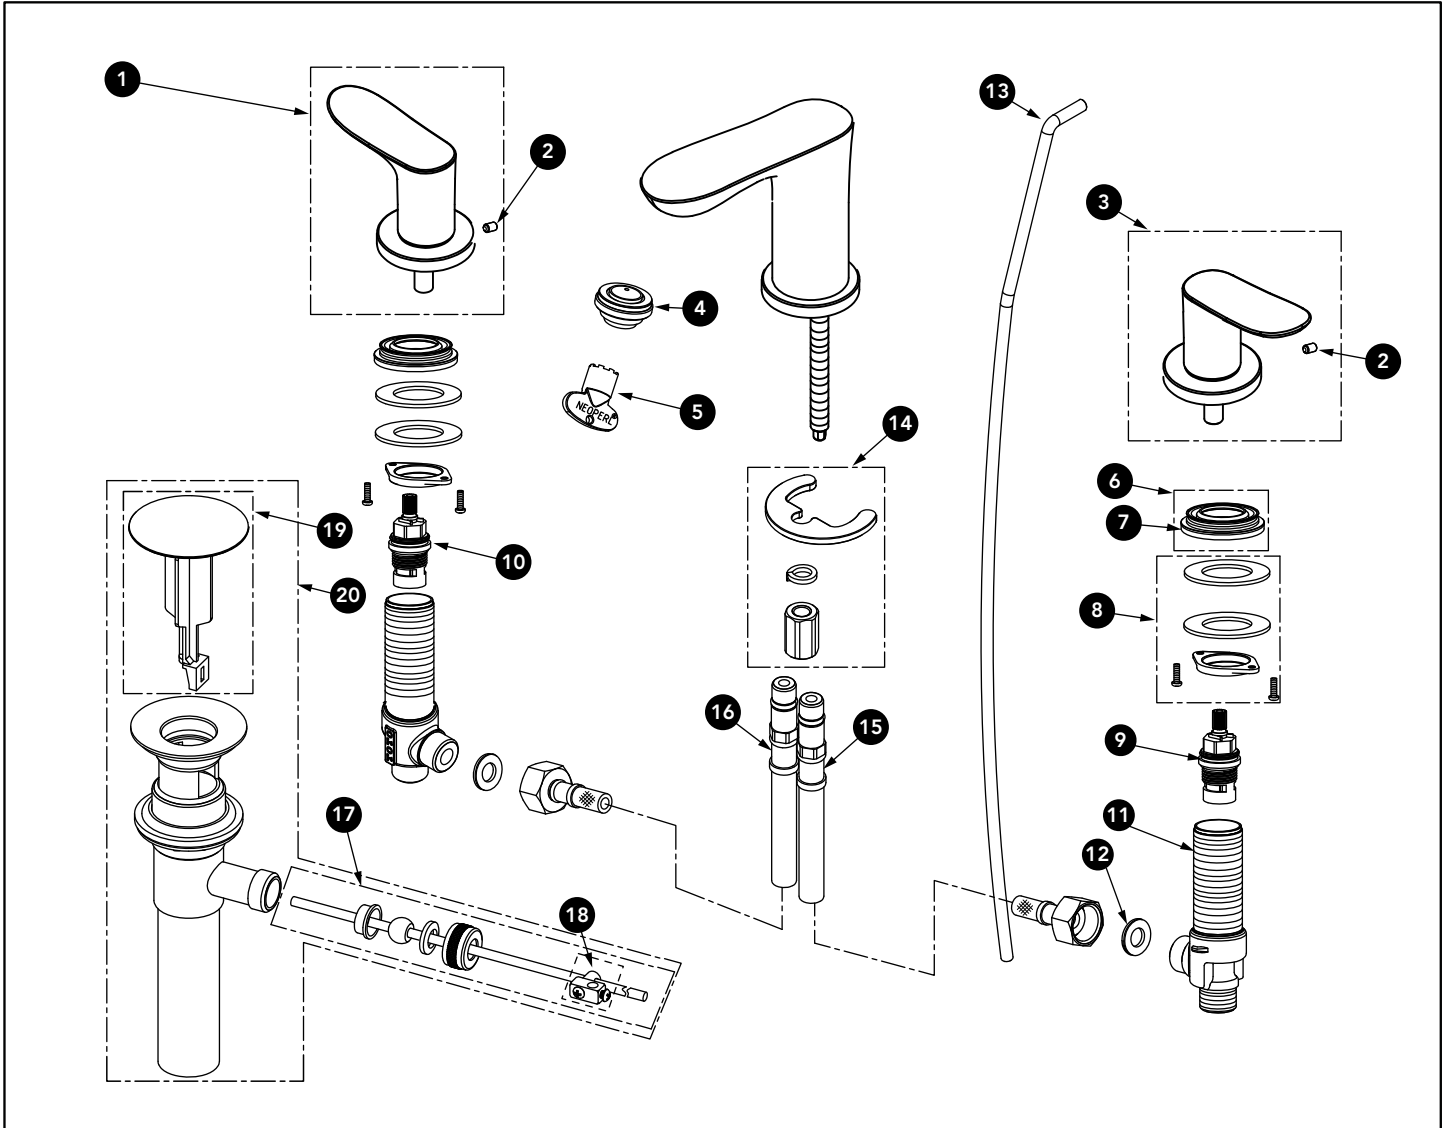

GO Widespread Lavatory Faucet

Item	Part	Description
1*	THP5397#\$\$	Handle (Hot)
2	THP4365	Set Screw
3*	THP5398#\$\$	Handle (Cold)
4	THP5164	Aerator
5	THP5118	Aerator Key
6	THP5165	Collar
7	THP5166	Foam Gasket
8	THP5167	Rubber Gasket + Metal Washer + Mounting Nut + Mounting Screws
9	THP4416	Cartridge (COLD)
10	THP4417	Cartridge (HOT)
11	THP5170	Valve Body
12	THP5171	Gasket
13*	THP5119#\$\$	Drain Lift Rod
14	THP5120	Spout Mounting Hardware
15	THP5172	Supply Hose (COLD)
16	THP5173	Supply Hose (HOT)
17	THP5123	Pivot Arm+Bushings
18	THP5124	Drain Lift Rod Connecting Part
19*	THP5125#\$\$	Plunger
20*	THP5126#\$\$	Drain Assembly

LEGEND
\$\$ = Denotes Finish
#CP = Polished Chrome
#BN = Brushed Nickel

MADE TO ORDER
\$\$ = Denotes Finish
#PN = Polished Nickel
#PFG = Polished French Gold
#PBR = Polished Bronze
#MBL = Matte Black