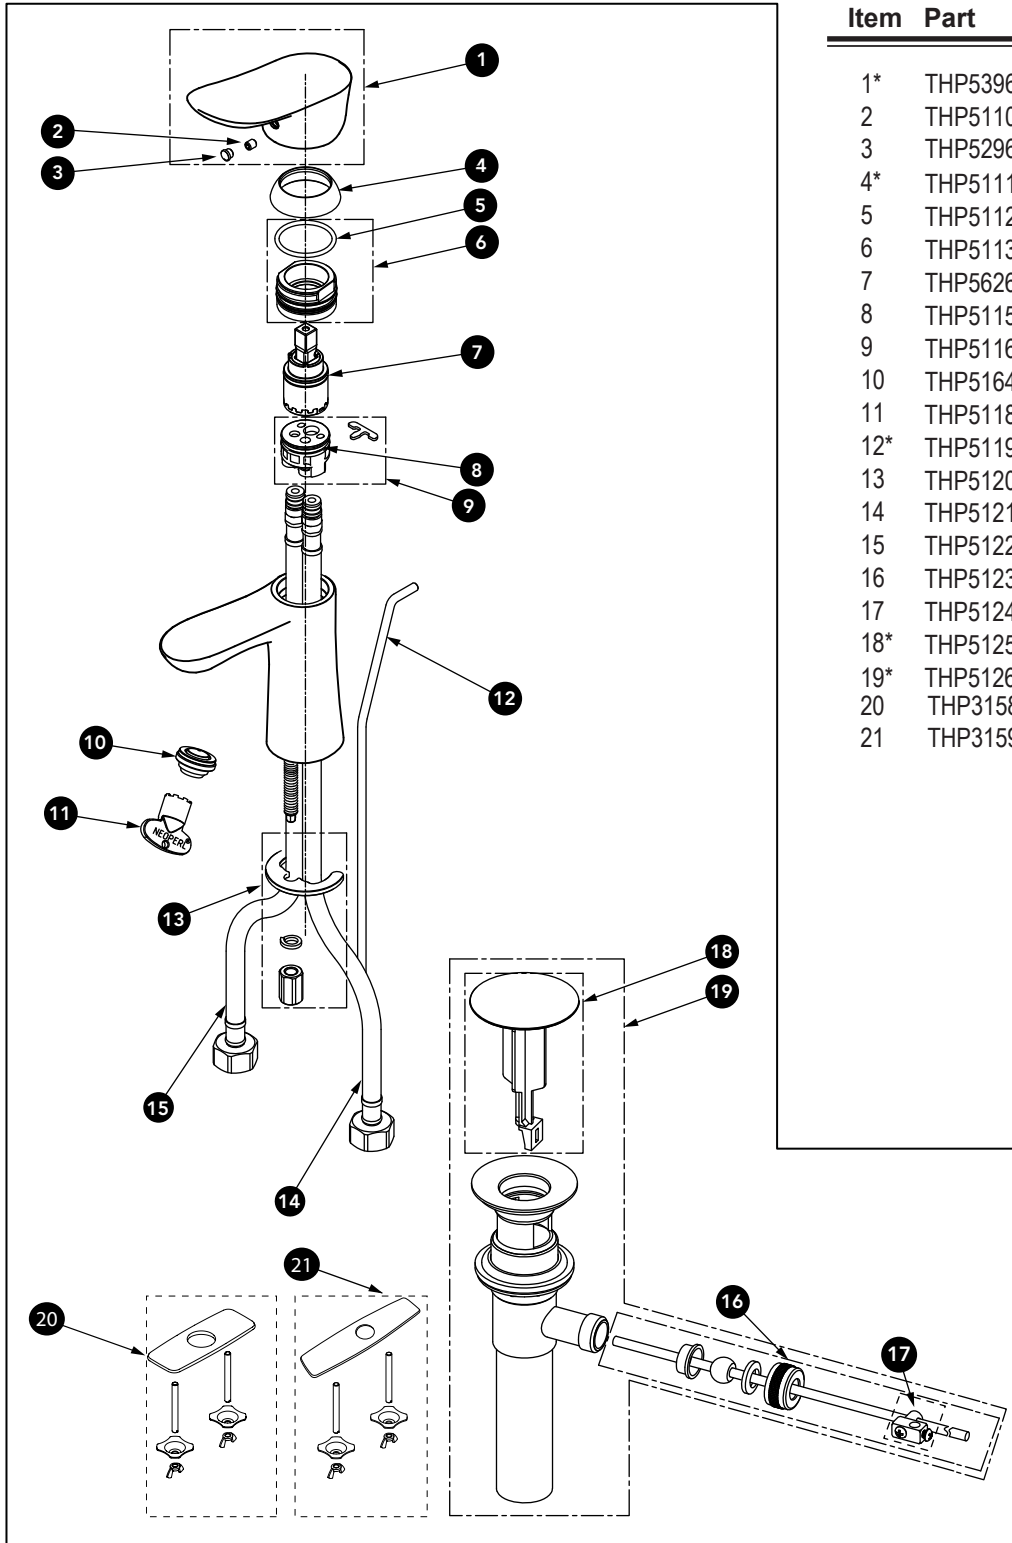

GO Single Handle Lavatory Faucet

Item	Part	Description
1*	THP5396#\$\$	Handle Set (w/ cap & screw)
2	THP5110	Set Screw
3	THP5296	Plug
4*	THP5111#\$\$	Escutcheon
5	THP5112	O-Ring
6	THP5113	Valve Cap
7	THP5626	Cartridge
8	THP5115	O-Ring
9	THP5116	Cartridge Base
10	THP5164	Aerator
11	THP5118	Aerator Key
12*	THP5119#\$\$	Drain Lift Rod
13	THP5120	Spout Mounting Hardware
14	THP5121	Supply Hose (Cold)
15	THP5122	Supply Hose (Hot)
16	THP5123	Pivot Arm + Bushings
17	THP5124	Drain Lift Rod Connecting Part
18*	THP5125#\$\$	Plunger
19*	THP5126#\$\$	Drain Assembly
20	THP3158#\$\$	Cover Plate – 4"
21	THP3159#\$\$	Cover Plate – 8"

LEGEND
\$\$ = Denotes Finish
#CP = Polished Chrome
#BN = Brushed Nickel

MADE TO ORDER
\$\$ = Denotes Finish
#PN = Polished Nickel
#PFG = Polished French Gold
#PBR = Polished Bronze
#MBL = Matte Black