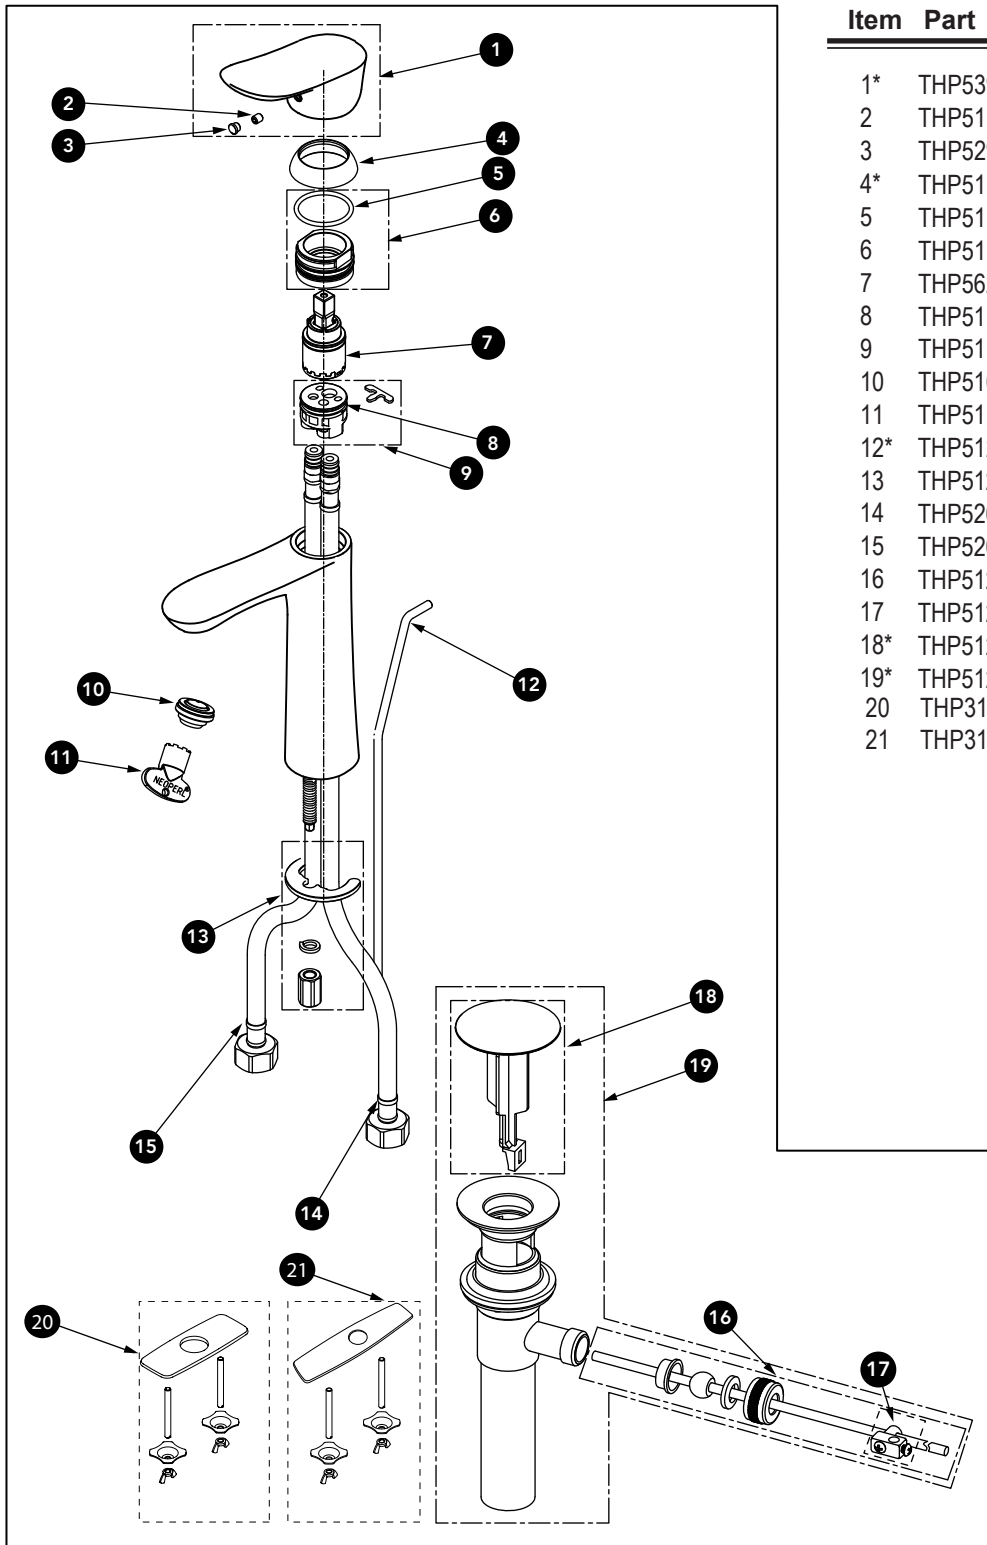

GO Single Handle Lavatory Faucet(M)

Item	Part	Description
1*	THP5396#\$\$	Handle Set (w/ cap & screw)
2	THP5110	Set Screw
3	THP5296	Plug
4*	THP5111#\$\$	Escutcheon
5	THP5112	O-Ring
6	THP5113	Valve Cap
7	THP5626	Cartridge
8	THP5115	O-Ring
9	THP5116	Cartridge Base
10	THP5164	Aerator
11	THP5118	Aerator Key
12*	THP5127#\$\$	Drain Lift Rod
13	THP5120	Spout Mounting Hardware
14	THP5206	Supply Hose (Cold)
15	THP5207	Supply Hose (Hot)
16	THP5123	Pivot Arm + Bushings
17	THP5124	Drain Lift Rod Connecting Part
18*	THP5125#\$\$	Plunger
19*	THP5126#\$\$	Drain Assembly
20	THP3158#\$\$	Cover Plate – 4"
21	THP3159#\$\$	Cover Plate – 8"

LEGEND
\$\$ = Denotes Finish
#CP = Polished Chrome
#BN = Brushed Nickel

MADE TO ORDER
\$\$ = Denotes Finish
#PN = Polished Nickel
#PFG = Polished French Gold
#PBR = Polished Bronze
#MBL = Matte Black