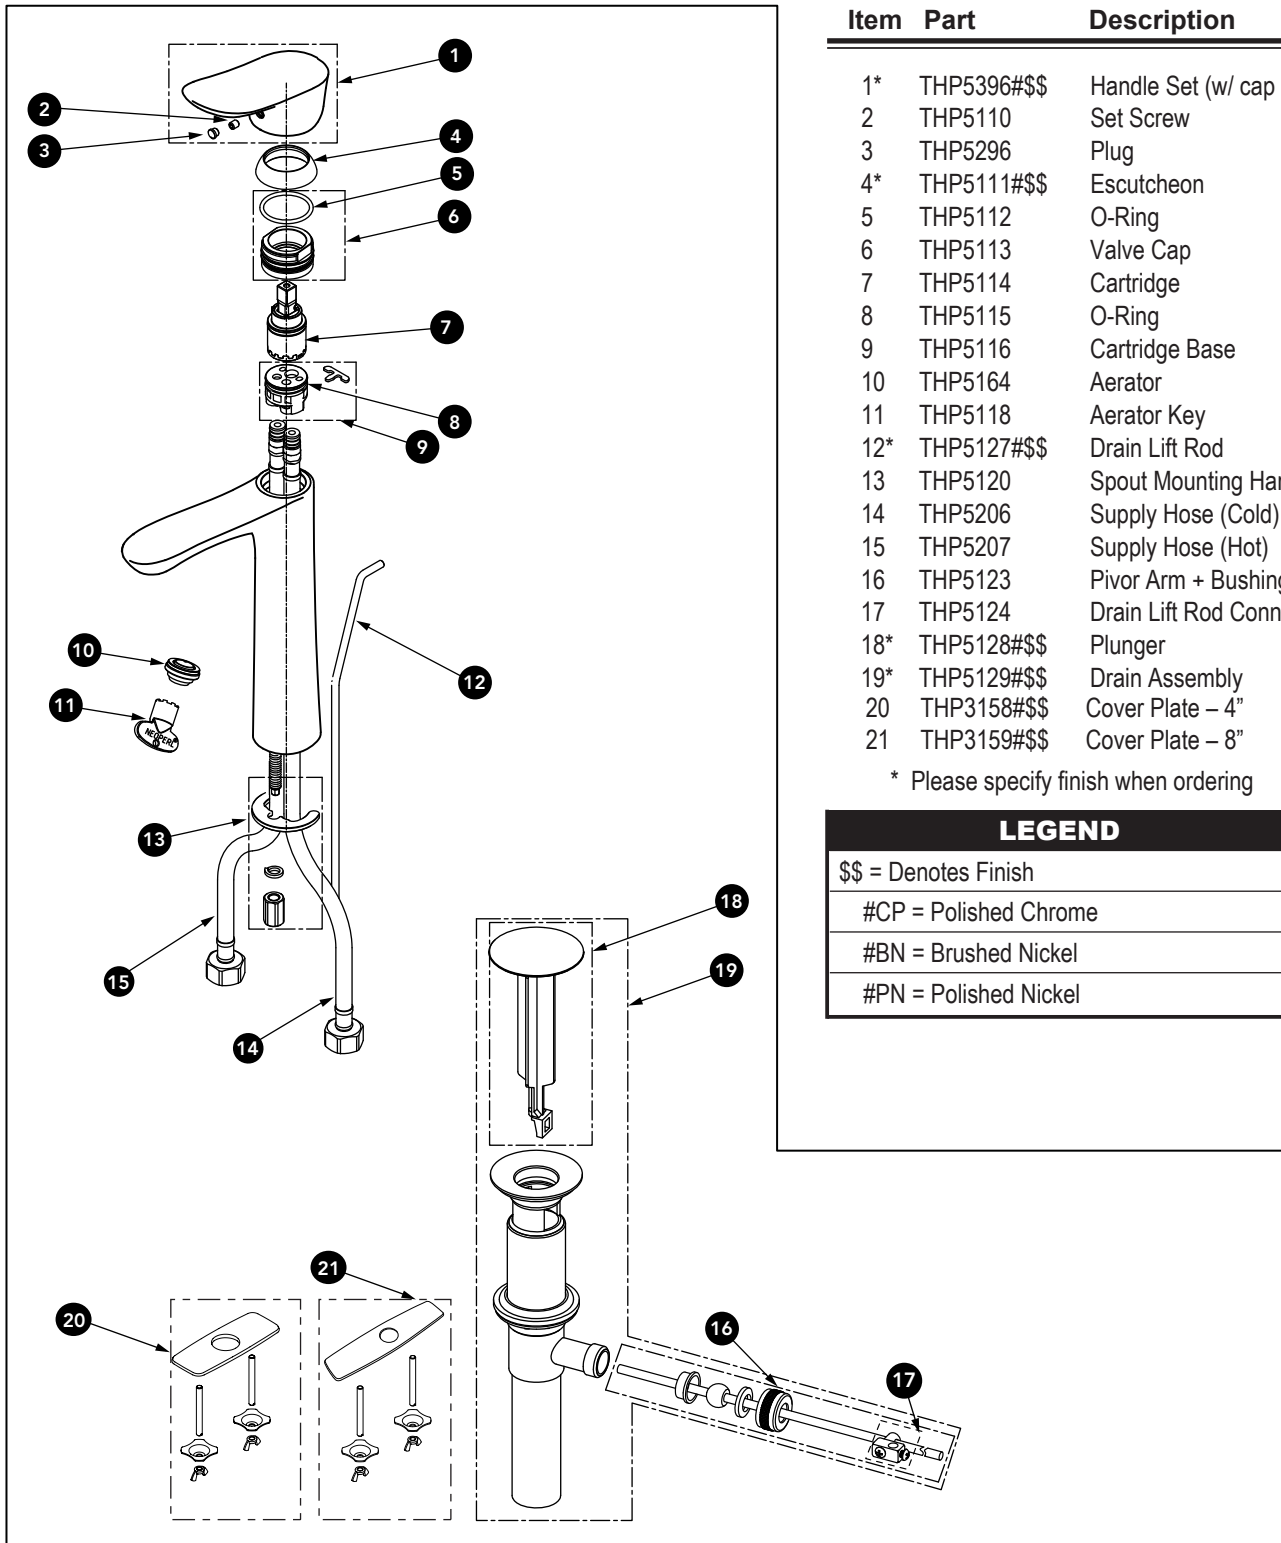

GO Single Handle Lavatory Faucet(L)

Item	Part	Description
1*	THP5396#\$\$	Handle Set (w/ cap & screw)
2	THP5110	Set Screw
3	THP5296	Plug
4*	THP5111#\$\$	Escutcheon
5	THP5112	O-Ring
6	THP5113	Valve Cap
7	THP5114	Cartridge
8	THP5115	O-Ring
9	THP5116	Cartridge Base
10	THP5164	Aerator
11	THP5118	Aerator Key
12*	THP5127#\$\$	Drain Lift Rod
13	THP5120	Spout Mounting Hardware
14	THP5206	Supply Hose (Cold)
15	THP5207	Supply Hose (Hot)
16	THP5123	Pivor Arm + Bushings
17	THP5124	Drain Lift Rod Connecting Part
18*	THP5128#\$\$	Plunger
19*	THP5129#\$\$	Drain Assembly
20	THP3158#\$\$	Cover Plate – 4"
21	THP3159#\$\$	Cover Plate – 8"

* Please specify finish when ordering

LEGEND
\$\$ = Denotes Finish
#CP = Polished Chrome
#BN = Brushed Nickel
#PN = Polished Nickel