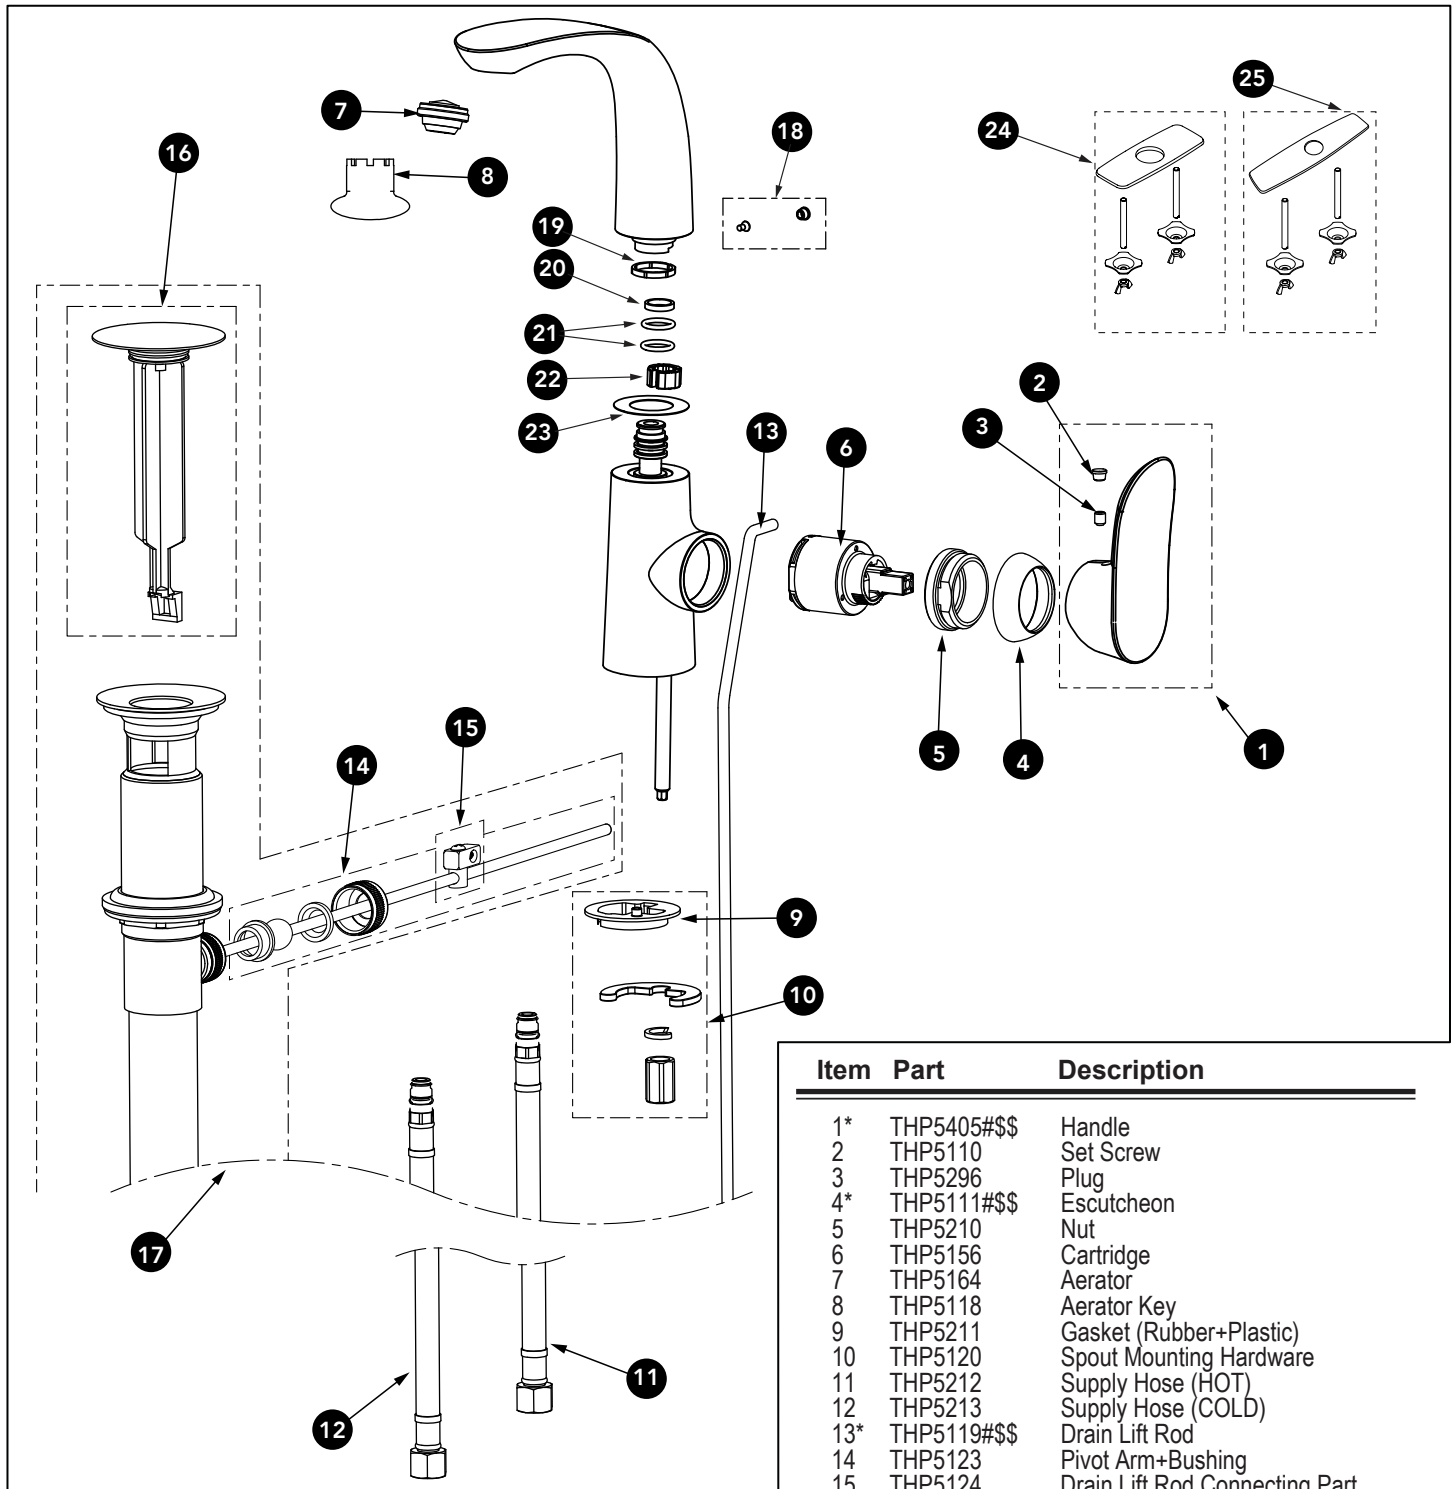

# GO Single Handle Lavatory Faucet Side Handle

Item	Part	Description
1*	THP5405#\$\$	Handle
2	THP5110	Set Screw
3	THP5296	Plug
4*	THP5111#\$\$	Escutcheon
5	THP5210	Nut
6	THP5156	Cartridge
7	THP5164	Aerator
8	THP5118	Aerator Key
9	THP5211	Gasket (Rubber+Plastic)
10	THP5120	Spout Mounting Hardware
11	THP5212	Supply Hose (HOT)
12	THP5213	Supply Hose (COLD)
13*	THP5119#\$\$	Drain Lift Rod
14	THP5123	Pivot Arm+Bushing
15	THP5124	Drain Lift Rod Connecting Part
16*	THP5125#\$\$	Plunger
17*	THP5126#\$\$	Drain Assembly
18	THP5406	Set screw+Plug
19	THP5407	Ring
20	THP5408	Ring
21	THP5409	O-ring (1pc)
22	THP5410	Stopper
23	THP5411	Gasket
24	THP3158#\$\$	Cover Plate - 4"
25	THP3159#\$\$	Cover Plate - 8"

LEGEND
\$\$ = Denotes Finish
#CP = Polished Chrome
#BN = Brushed Nickel

MADE TO ORDER
\$\$ = Denotes Finish
#PN = Polished Nickel
#PFG = Polished French Gold
#PBR = Polished Bronze
#MBL = Matte Black