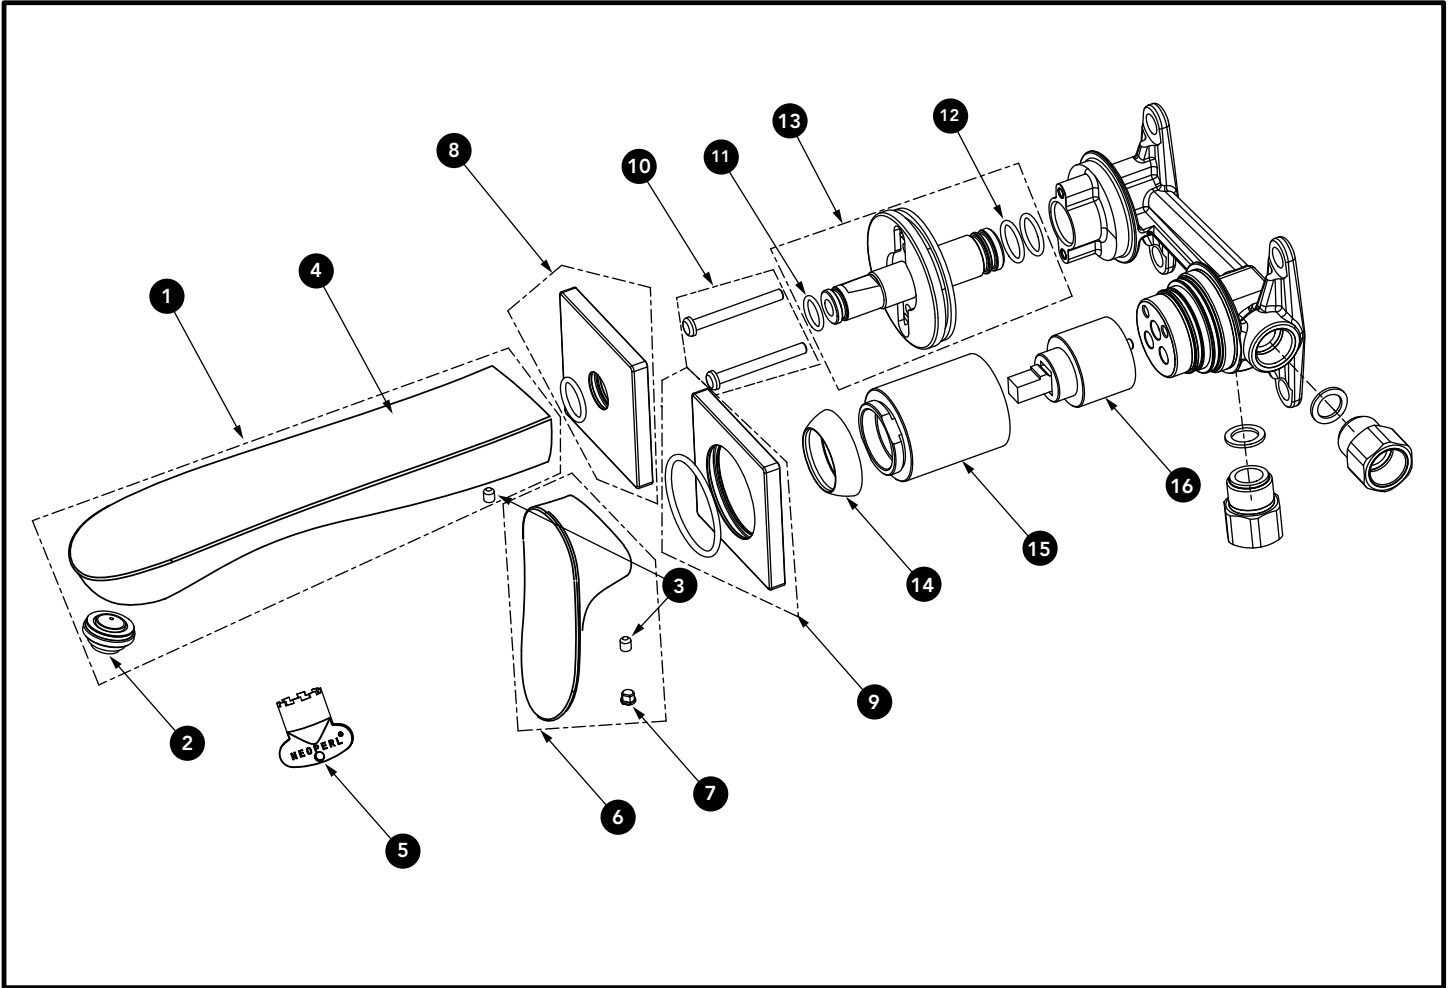

**GO Single Handle Lavatory Faucet
Wall-Mount**

Item	Part	Description
1*	THP5401#\$\$	Spout Assembly
2	THP5164	Aerator
3	THP5110	Set Screw (1 pc)
4*	THP5402#\$\$	Spout Body
5	THP5118	Aerator Key
6*	THP5396#\$\$	Handle Assembly
7	THP5296	Plug
8	THP5148#\$\$	Spout Escutcheon
9	THP5149#\$\$	Handle Escutcheon
10	THP5150	Screw (2pcs/pkg)
11	THP5151	O-Ring
12	THP4070	O-Ring
13	THP5648	Spout Adapter
14	THP5111#\$\$	Cartridge Cover Nut
15	THP5155#\$\$	Cartridge Sleeve
16	THP5156	Cartridge

LEGEND
\$\$ = Denotes Finish
#CP = Polished Chrome
#BN = Brushed Nickel

MADE TO ORDER
\$\$ = Denotes Finish
#PN = Polished Nickel
#PFG = Polished French Gold
#PBR = Polished Bronze
#MBL = Matte Black