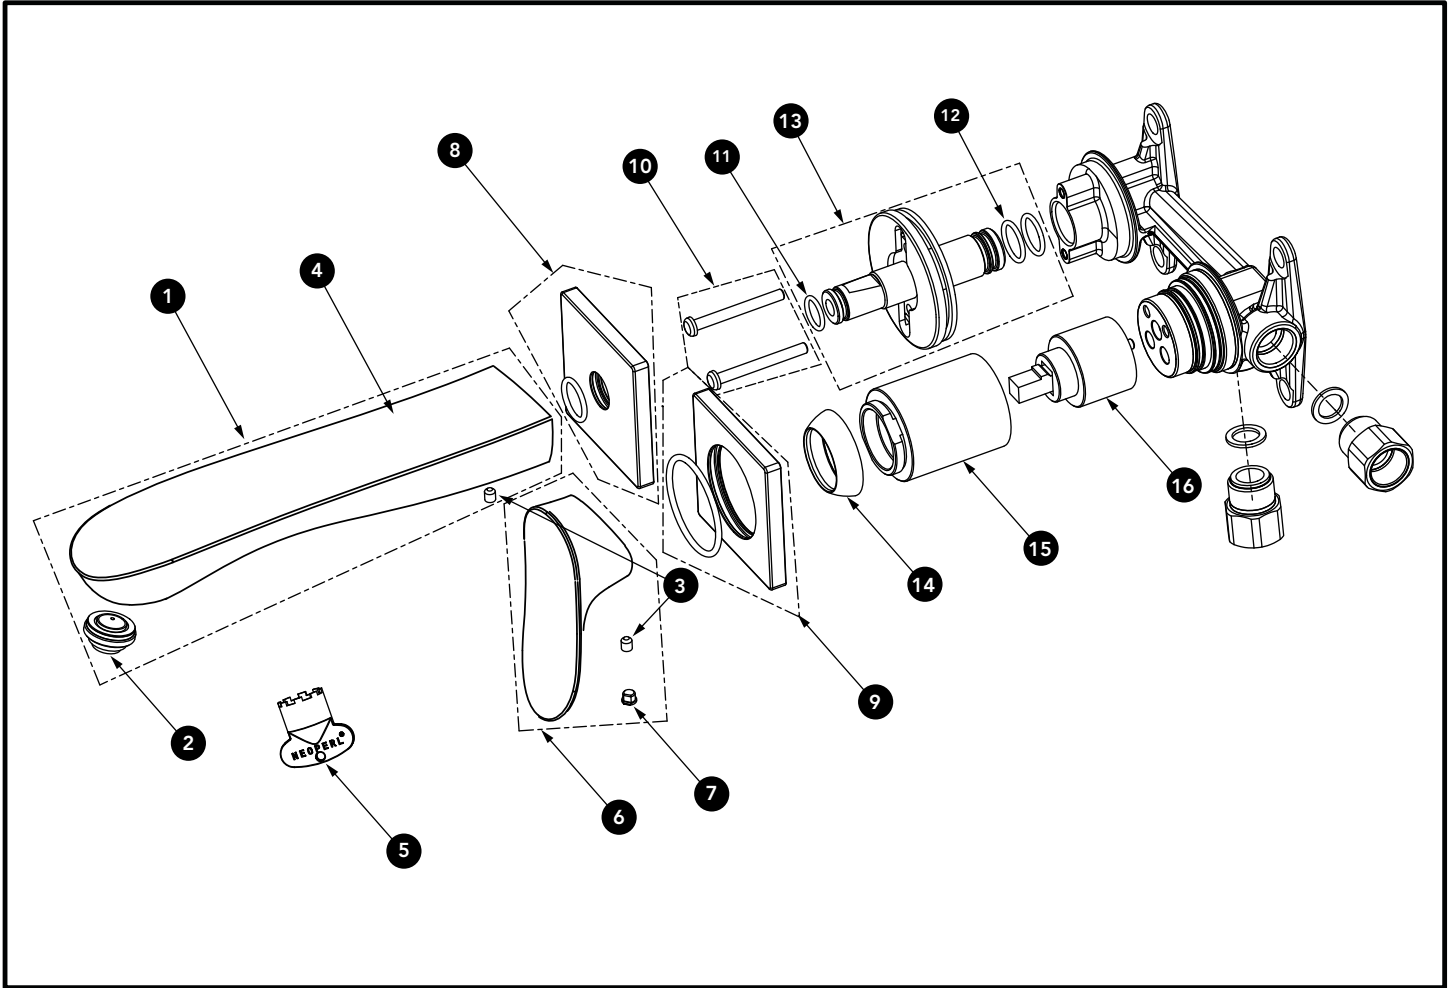

**GO Single Handle Lavatory Faucet
Wall-Mount**

* Please specify finish when ordering

LEGEND	
\$\$	= Denotes Finish
#CP	= Polished Chrome
#BN	= Brushed Nickel
#PN	= Polished Nickel

Item	Part	Description
1*	THP5401#\$\$	Spout Assembly
2	THP5117	Aerator
3	THP5110	Set Screw (1 pc)
4*	THP5402#\$\$	Spout Body
5	THP5118	Aerator Key
6*	THP5396#\$\$	Handle Assembly
7	THP5296	Plug
8	THP5148#\$\$	Spout Escutcheon
9	THP5149#\$\$	Handle Escutcheon
10	THP5150	Screw (2pcs/pkg)
11	THP5151	O-Ring
12	THP4070	O-Ring
13	THP5153	Spout Adapter
14	THP5111#\$\$	Cartridge Cover Nut
15	THP5155#\$\$	Cartridge Sleeve
16	THP5156	Cartridge