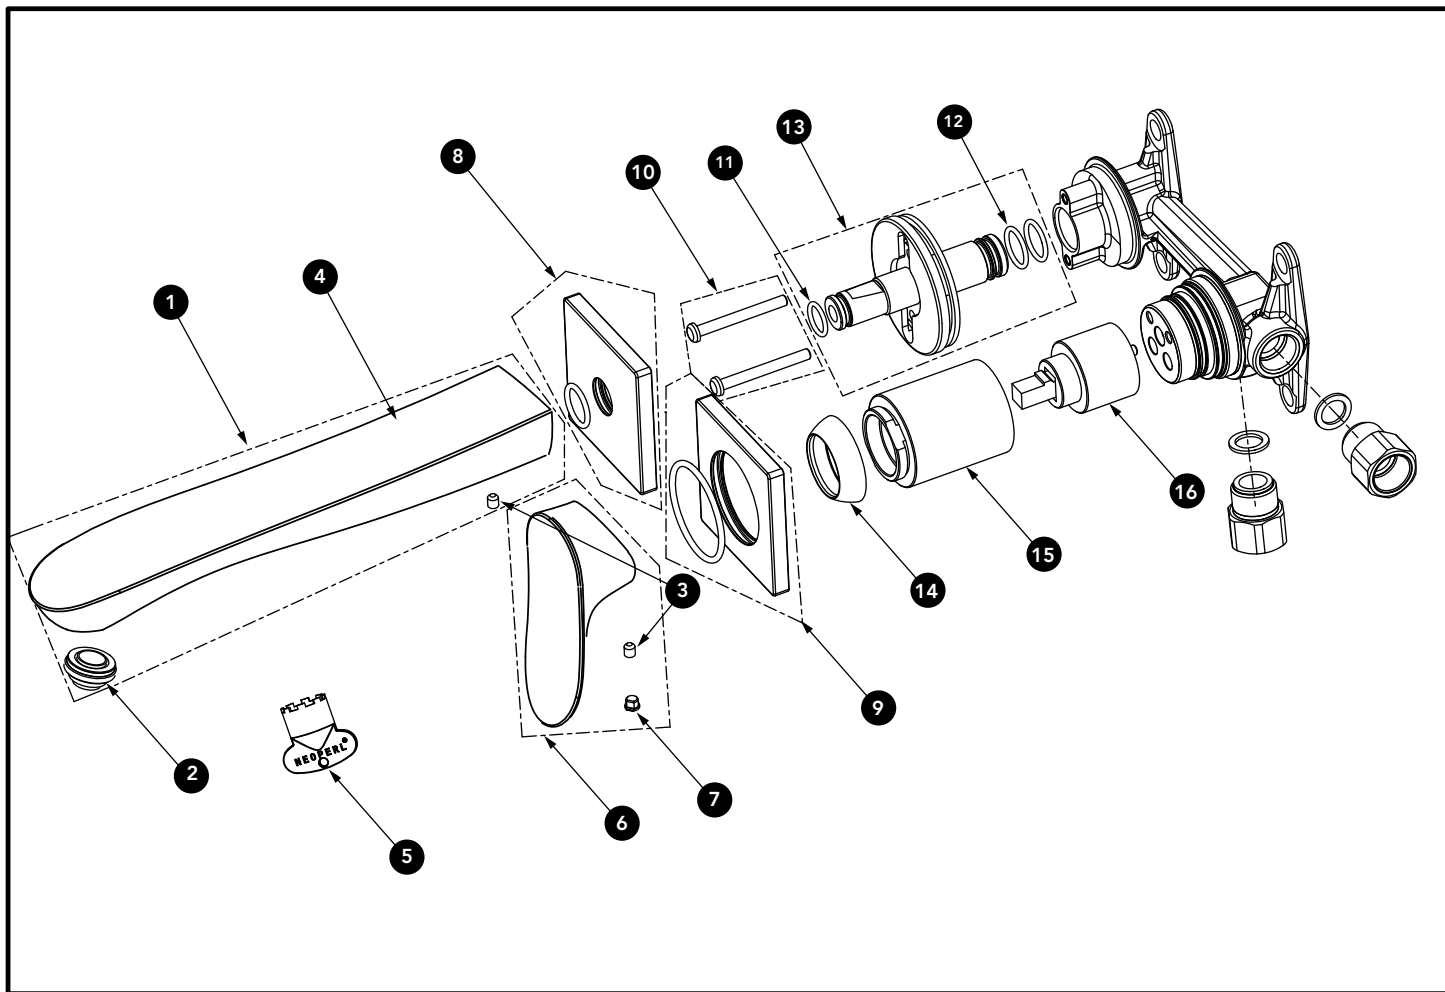

**GO Single Handle Lavatory Faucet
Wall-Mount (L)**

Item	Part	Description
1*	THP5403#\$\$	Spout Assembly
2	THP5164	Aerator
3	THP5110	Set Screw (1 pc)
4*	THP5404#\$\$	Spout Body
5	THP5118	Aerator Key
6*	THP5396#\$\$	Handle Assembly
7	THP5296	Plug
8	THP5148#\$\$	Spout Escutcheon
9	THP5149#\$\$	Handle Escutcheon
10	THP5150	Screw (2pcs/pkg)
11	THP5151	O-Ring
12	THP4070	O-Ring
13	THP5648	Spout Adapter
14	THP5111#\$\$	Cartridge Cover Nut
15	THP5155#\$\$	Cartridge Sleeve
16	THP5156	Cartridge

LEGEND
\$\$ = Denotes Finish
#CP = Polished Chrome
#BN = Brushed Nickel

MADE TO ORDER
\$\$ = Denotes Finish
#PN = Polished Nickel
#PFG = Polished French Gold
#PBR = Polished Bronze
#MBL = Matte Black