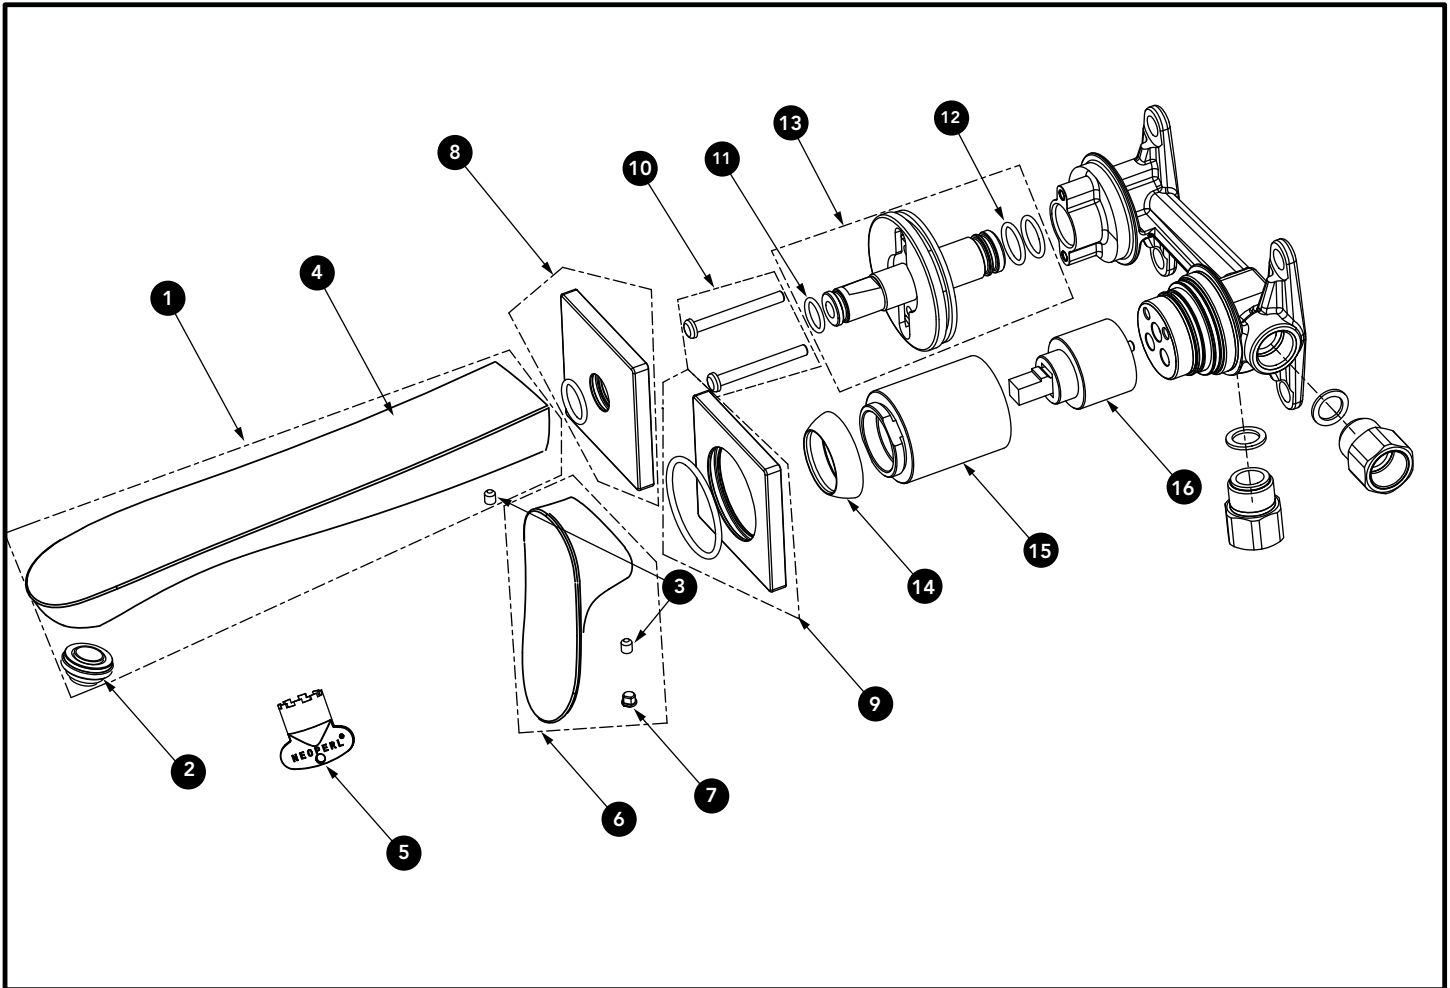

**GO Single Handle Lavatory Faucet  
Wall-Mount (L)**

\* Please specify finish when ordering

Item	Part	Description
1*	THP5403#\$\$	Spout Assembly
2	THP5164	Aerator
3	THP5110	Set Screw (1 pc)
4*	THP5404#\$\$	Spout Body
5	THP5118	Aerator Key
6*	THP5396#\$\$	Handle Assembly
7	THP5296	Plug
8	THP5148#\$\$	Spout Escutcheon
9	THP5149#\$\$	Handle Escutcheon
10	THP5150	Screw (2pcs/pkg)
11	THP5151	O-Ring
12	THP4070	O-Ring
13	THP5648	Spout Adapter
14	THP5111#\$\$	Cartridge Cover Nut
15	THP5155#\$\$	Cartridge Sleeve
16	THP5156	Cartridge

<b>LEGEND</b>
\$\$ = Denotes Finish
#CP = Polished Chrome
#BN = Brushed Nickel
#PN = Polished Nickel
#PBR = Polished Bronze (MTO)
#PFG = Polished French Gold (MTO)