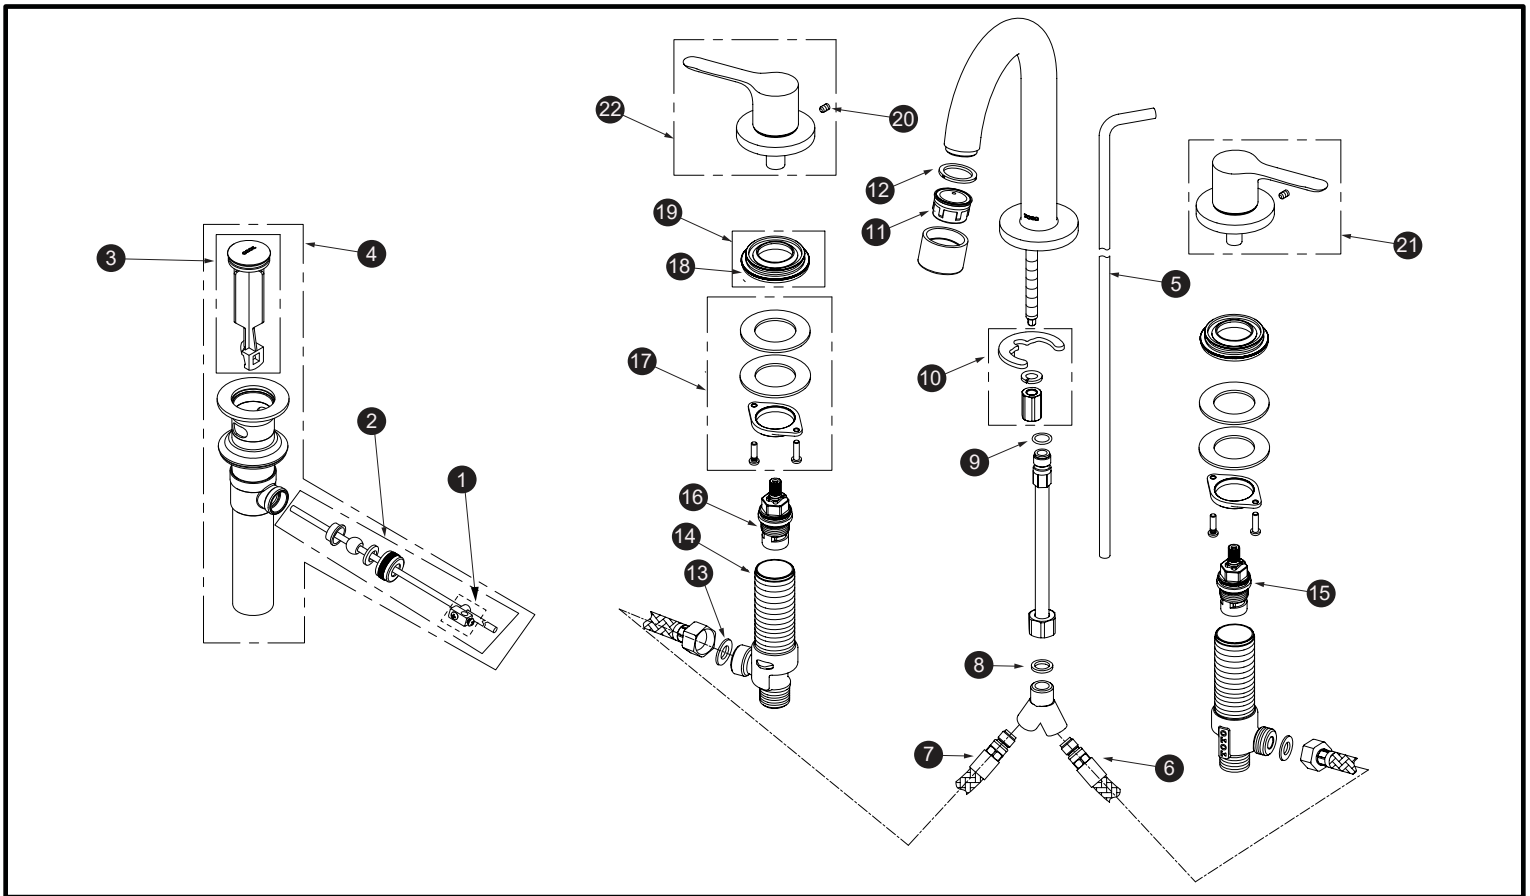

LB Widespread Lavatory Faucet

Item	Part	Description
1	THP5124	Connecting Part
2	THP5417	Pivot Arm Assembly
3	THP5140#CP	Plunger
4	THP5418#CP	Drain Assembly
5	THP5419	Lift Rod
6	THP5172	Supply Hose (Cold)
7	THP5173	Supply Hose (Hot)
8	THP5420	Gasket
9	THP5421	O-ring
10	THP5120	Mounting Hardware
11	THP5426	Aerator
12	THP5425	Gasket
13	THP5171	Gasket
14	THP5170	Valve Body
15	THP4416	Cartridge (Cold)
16	THP4417	Cartridge (Hot)
17	THP5167	Mounting Hardware
18	THP5166	Foam Gasket
19	THP5165	Collar
20	THP5422	Set Screw
21	THP5423#CP	Handle Assembly (Cold)
22	THP5424#CP	Handle Assembly (Hot)