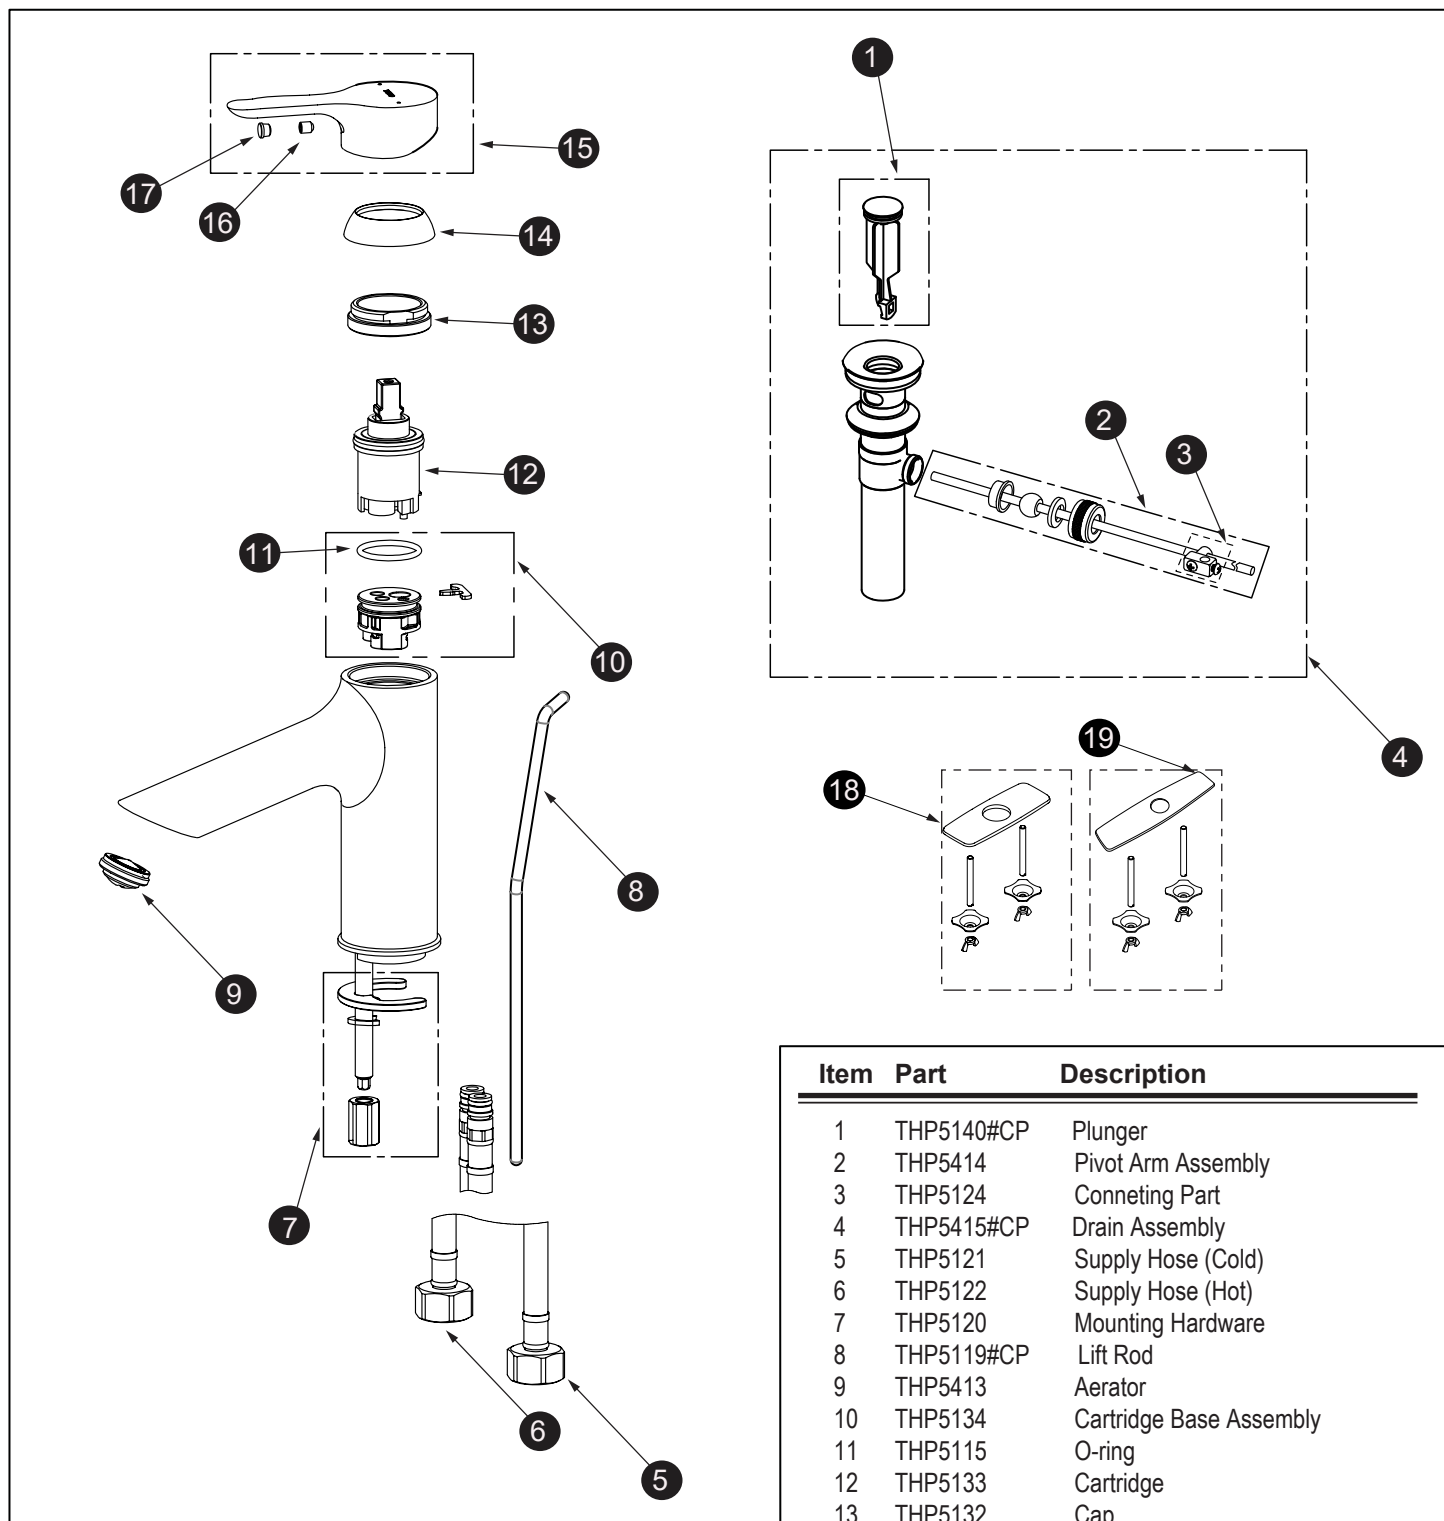

LB Single Handle Lavatory Faucet

| Item | Part | Description |
|------|------------|-------------------------|
| 1 | THP5140#CP | Plunger |
| 2 | THP5414 | Pivot Arm Assembly |
| 3 | THP5124 | Conneting Part |
| 4 | THP5415#CP | Drain Assembly |
| 5 | THP5121 | Supply Hose (Cold) |
| 6 | THP5122 | Supply Hose (Hot) |
| 7 | THP5120 | Mounting Hardware |
| 8 | THP5119#CP | Lift Rod |
| 9 | THP5413 | Aerator |
| 10 | THP5134 | Cartridge Base Assembly |
| 11 | THP5115 | O-ring |
| 12 | THP5133 | Cartridge |
| 13 | THP5132 | Cap |
| 14 | THP5111#CP | Escutcheon |
| 15 | THP5412#CP | Handle Assembly |
| 16 | THP5110 | Set Screw |
| 17 | THP5296 | Plug |
| 18 | THP3158#CP | Cover Plate – 4" |
| 19 | THP3159#CP | Cover Plate – 8" |