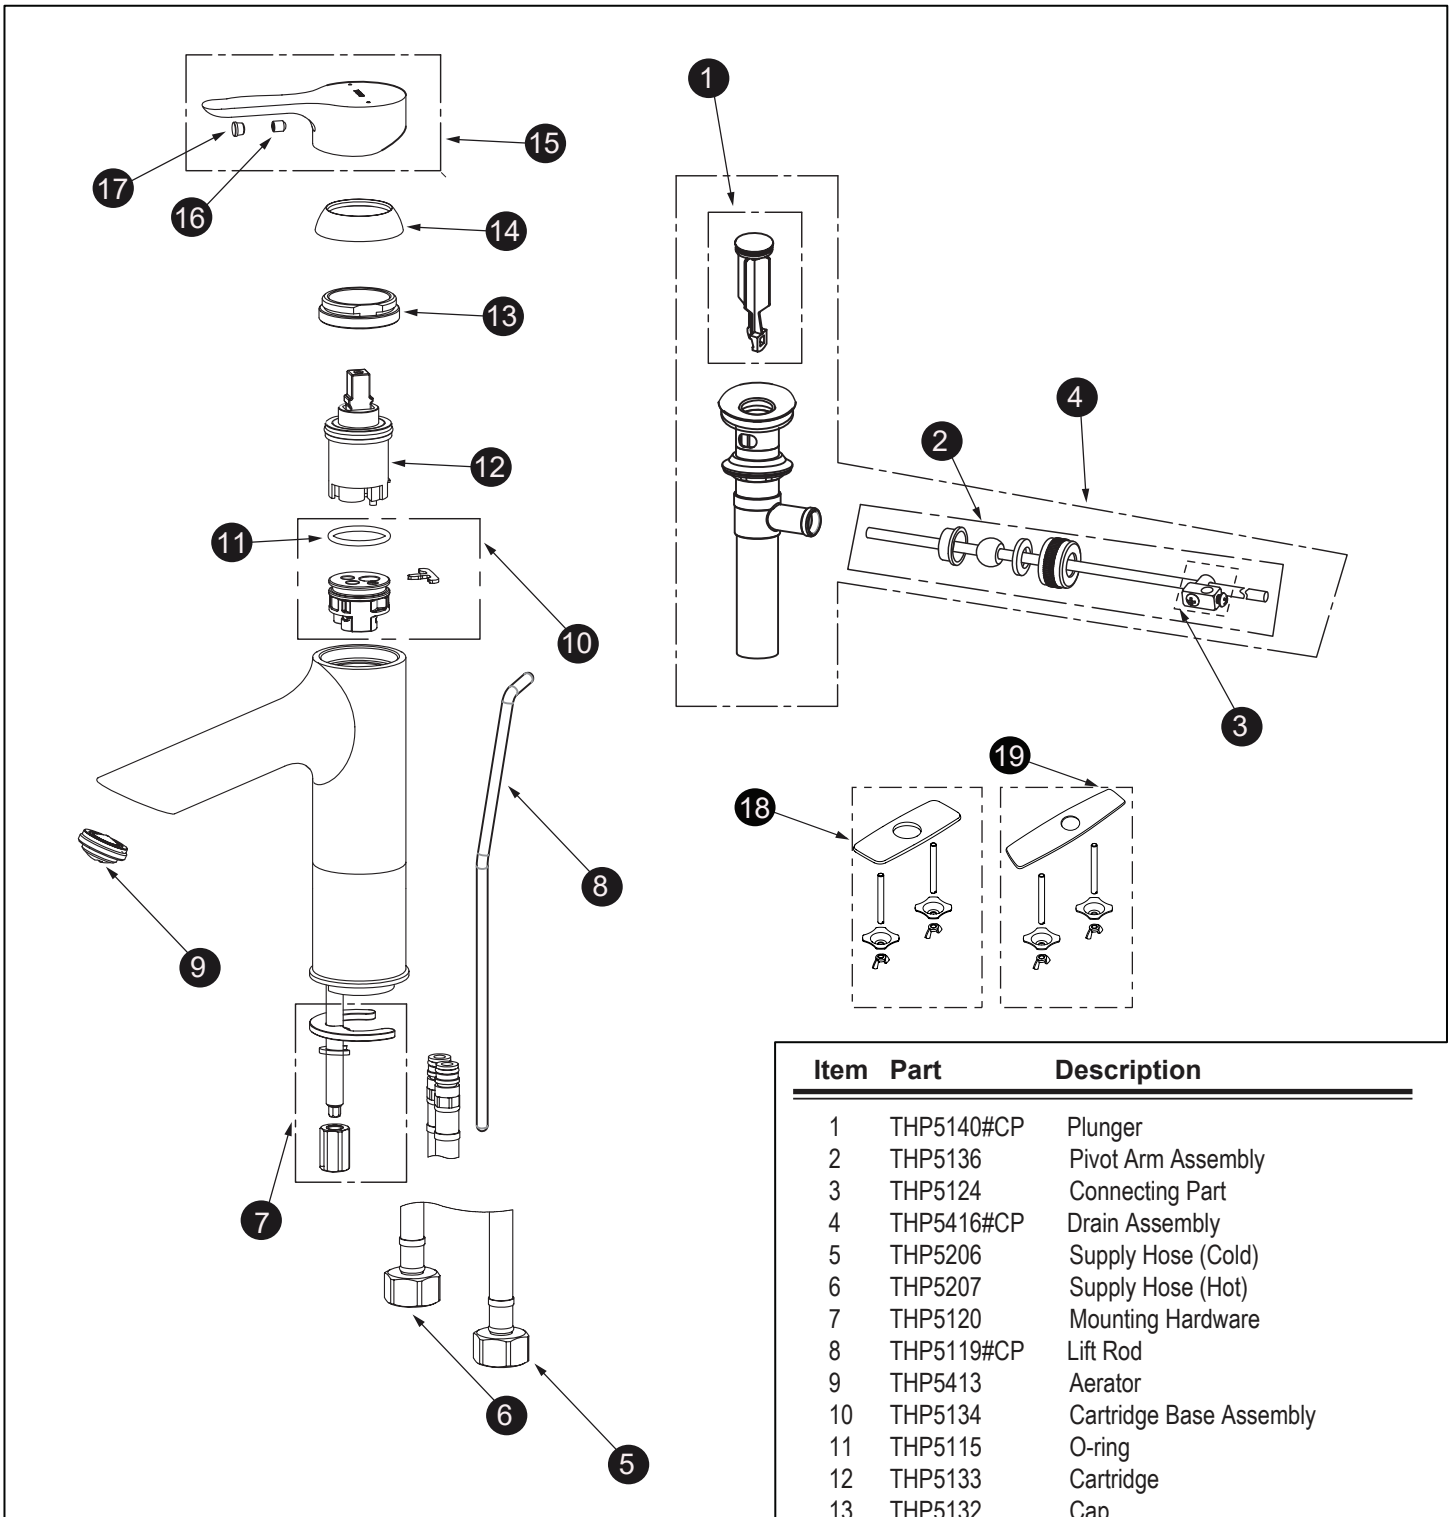

LB Single Handle Lavatory Faucet (M)

Item	Part	Description
1	THP5140#CP	Plunger
2	THP5136	Pivot Arm Assembly
3	THP5124	Connecting Part
4	THP5416#CP	Drain Assembly
5	THP5206	Supply Hose (Cold)
6	THP5207	Supply Hose (Hot)
7	THP5120	Mounting Hardware
8	THP5119#CP	Lift Rod
9	THP5413	Aerator
10	THP5134	Cartridge Base Assembly
11	THP5115	O-ring
12	THP5133	Cartridge
13	THP5132	Cap
14	THP5111#CP	Escutcheon
15	THP5412#CP	Handle Assembly
16	THP5110	Set Screw
17	THP5296	Plug
18	THP3158#CP	Cover Plate – 4"
19	THP3159#CP	Cover Plate – 8"