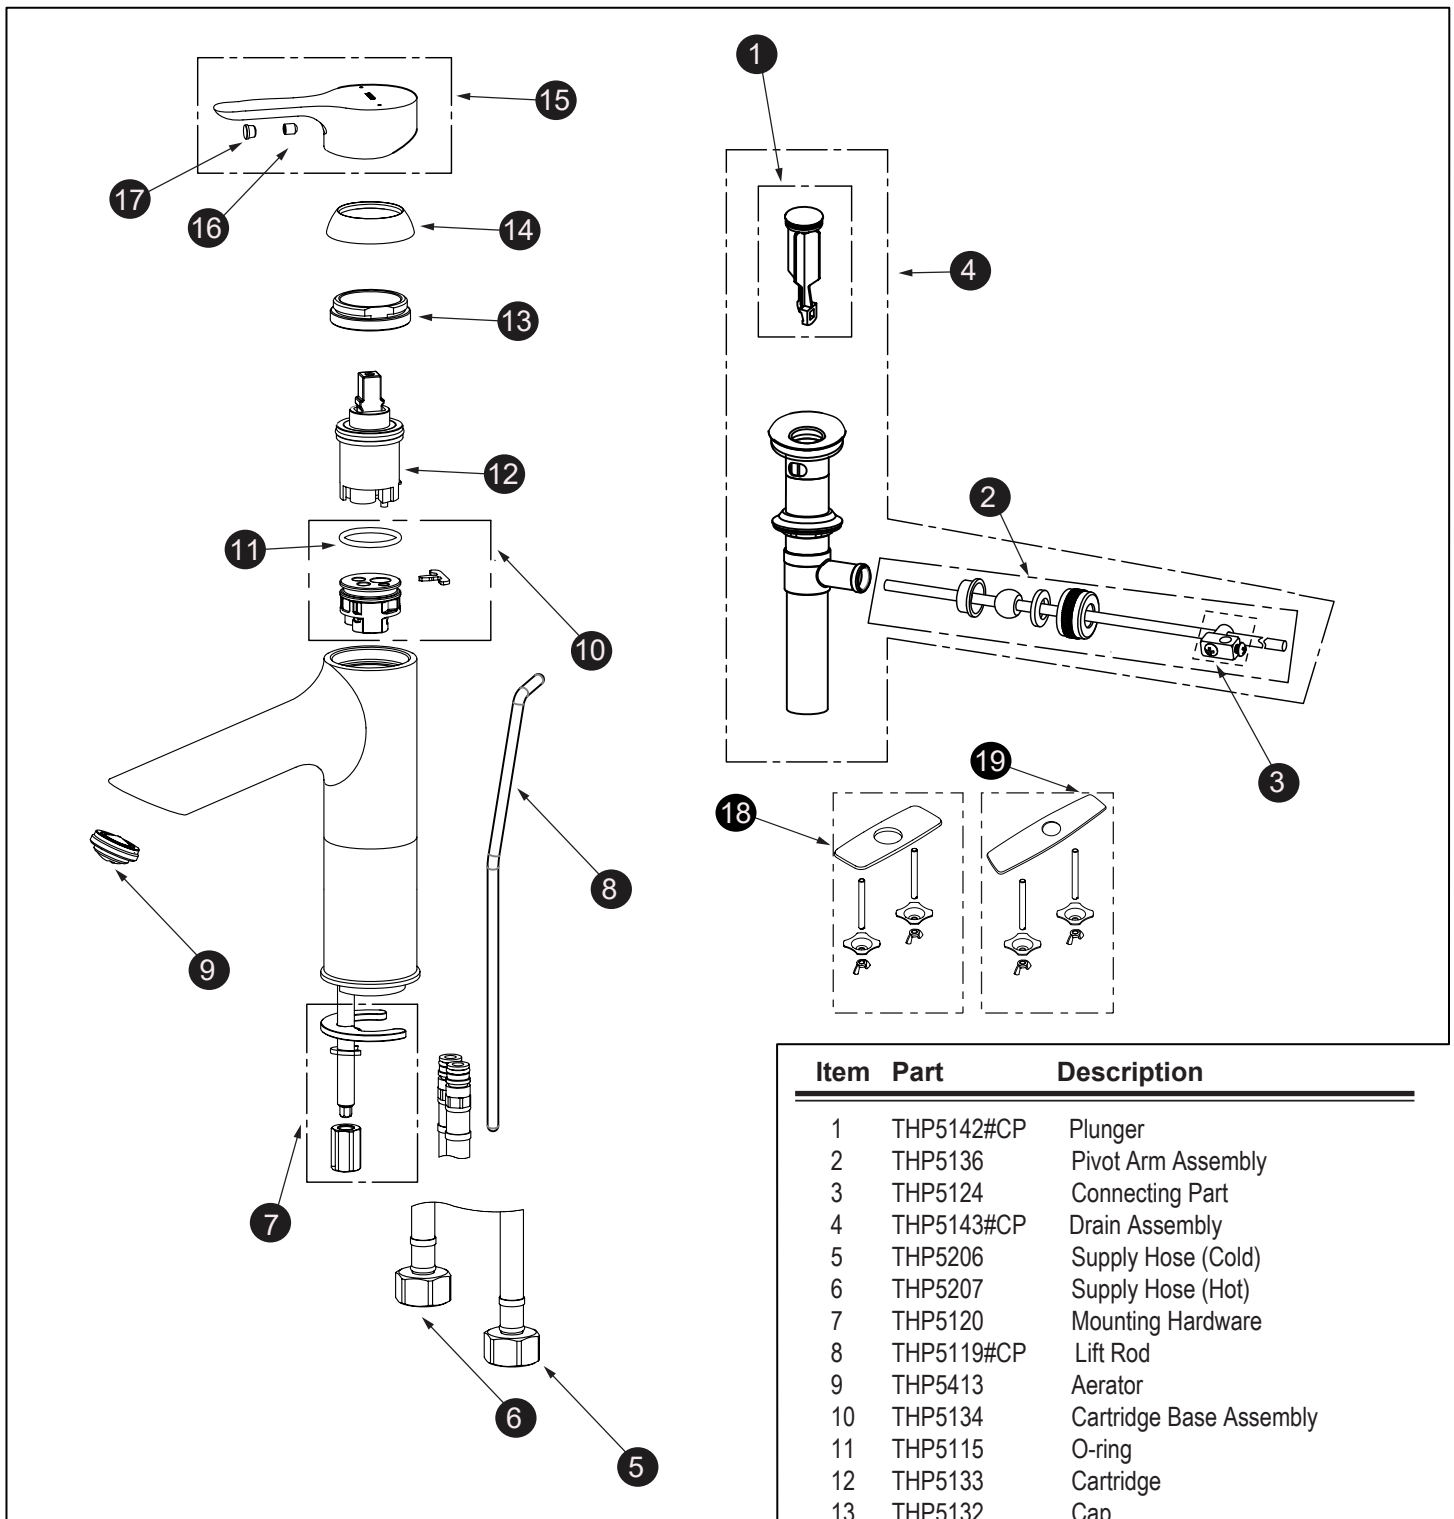

**LB Single Handle Lavatory Faucet (L)**

Item	Part	Description
1	THP5142#CP	Plunger
2	THP5136	Pivot Arm Assembly
3	THP5124	Connecting Part
4	THP5143#CP	Drain Assembly
5	THP5206	Supply Hose (Cold)
6	THP5207	Supply Hose (Hot)
7	THP5120	Mounting Hardware
8	THP5119#CP	Lift Rod
9	THP5413	Aerator
10	THP5134	Cartridge Base Assembly
11	THP5115	O-ring
12	THP5133	Cartridge
13	THP5132	Cap
14	THP5111#CP	Escutcheon
15	THP5412#CP	Handle Assembly
16	THP5110	Set Screw
17	THP5296	Plug
18	THP3158#CP	Cover Plate – 4"
19	THP3159#CP	Cover Plate – 8"