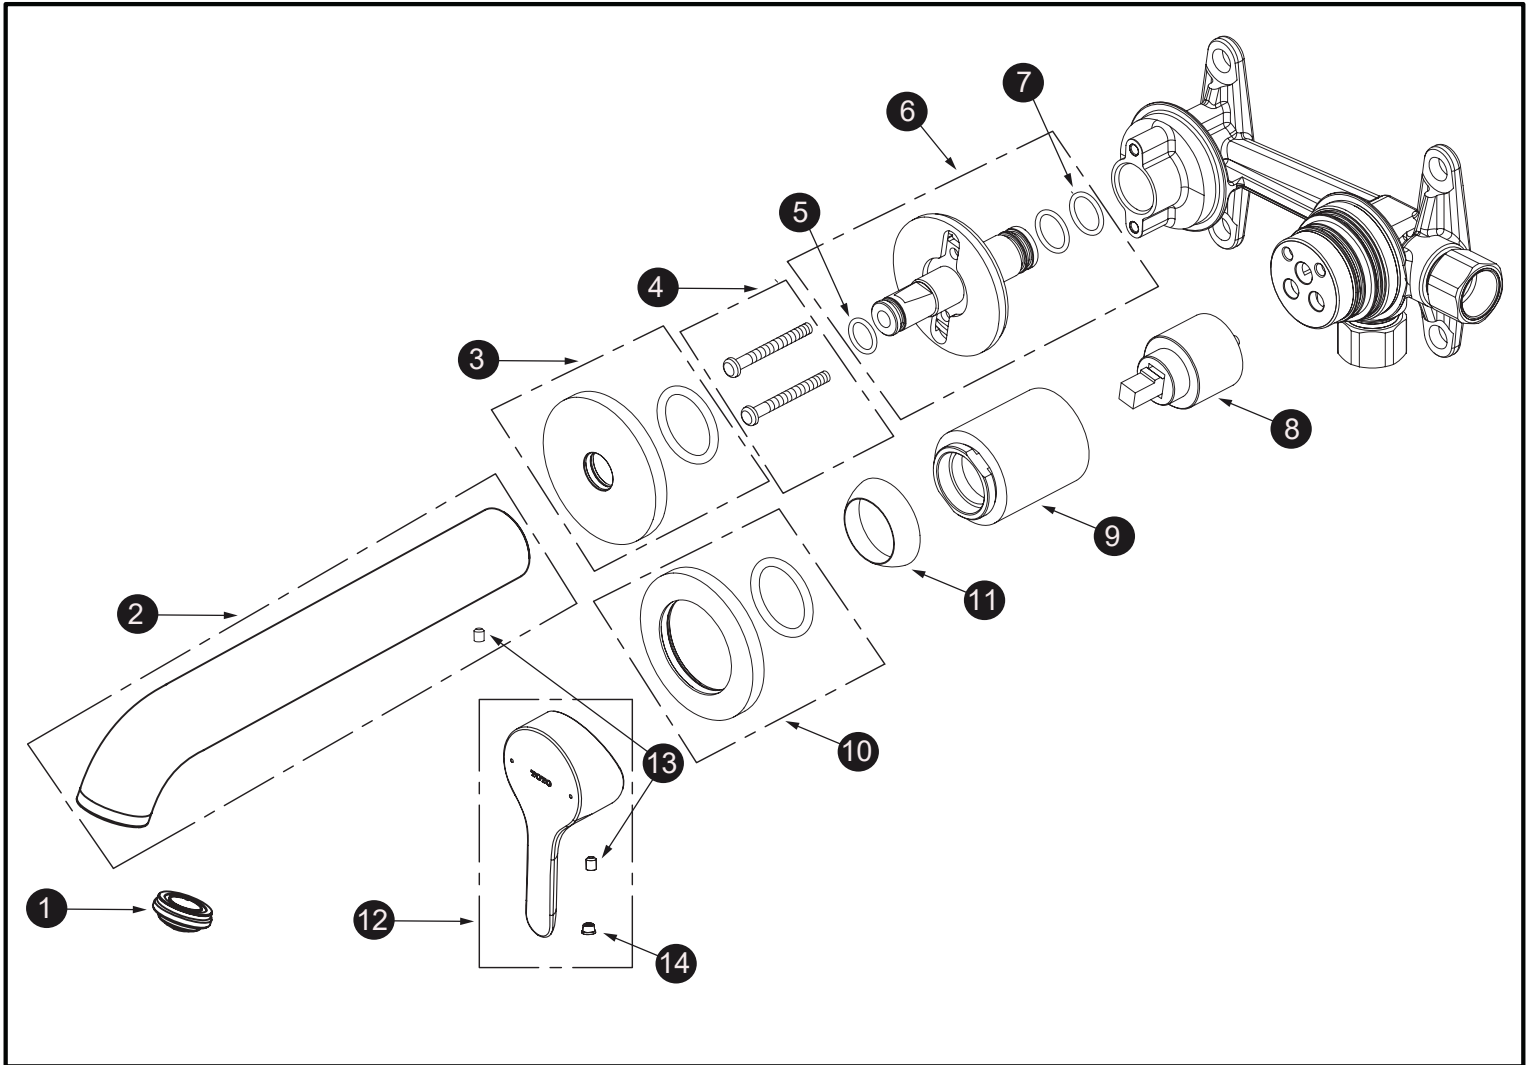

**LB Single Handle Lavatory Faucet  
Wall-Mount (L)**

Item	Part	Description
1	THP5413	Aerator
2	THP5428#CP	Spout (Long)
3	THP5159#CP	Escutcheon
4	THP5150	Screw (2 pcs)
5	THP5151	O-ring
6	THP5153	Spout Adapter
7	THP4070	O-ring
8	THP5156	Cartridge
9	THP5155#CP	Cartridge Sleeve
10	THP5160#CP	Escutcheon
11	THP5111#CP	Escutcheon
12	THP5412#CP	Handle Assembly
13	THP5110	Set Screw (1 pc)
14	THP5296	Plug